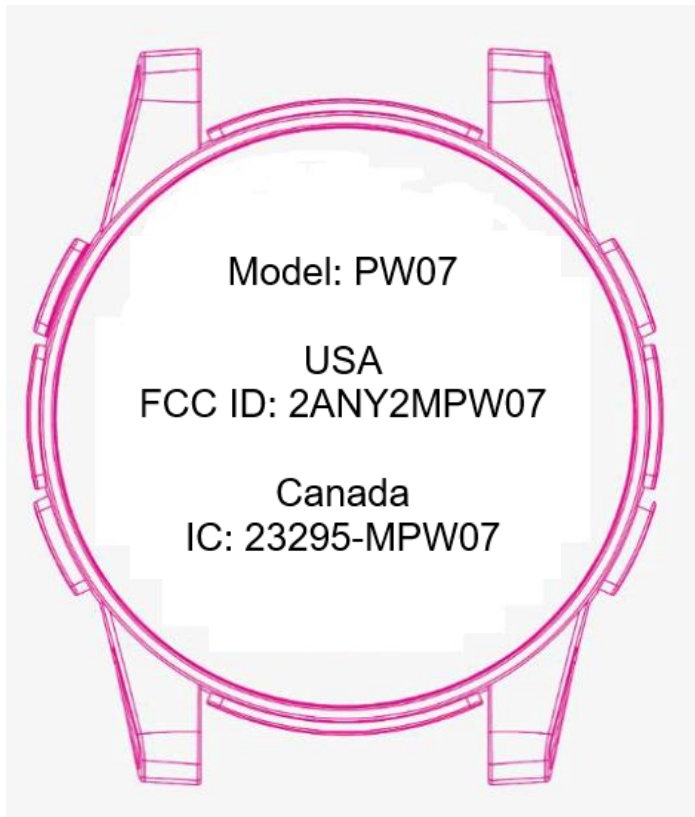

Label Location of PW07, which located in E-label:

QSG:

Please go to the settings menu on the device to view the E-label screen.

Information shown in the back of product: