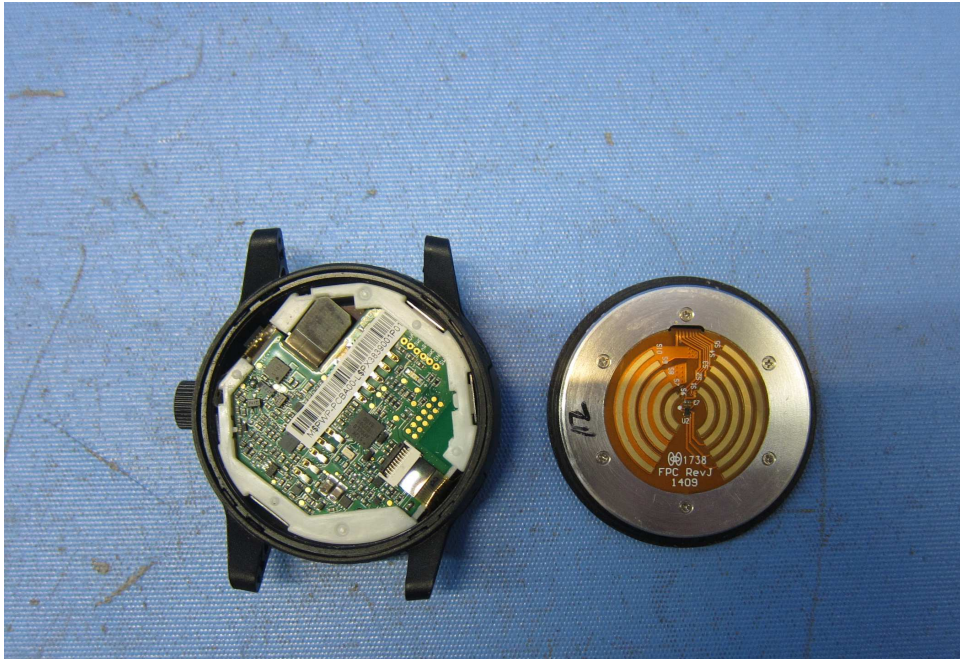

INTERTEK TESTING SERVICE

Report No.: 17091044HKG-001

Equipment Photographs

(Internal)