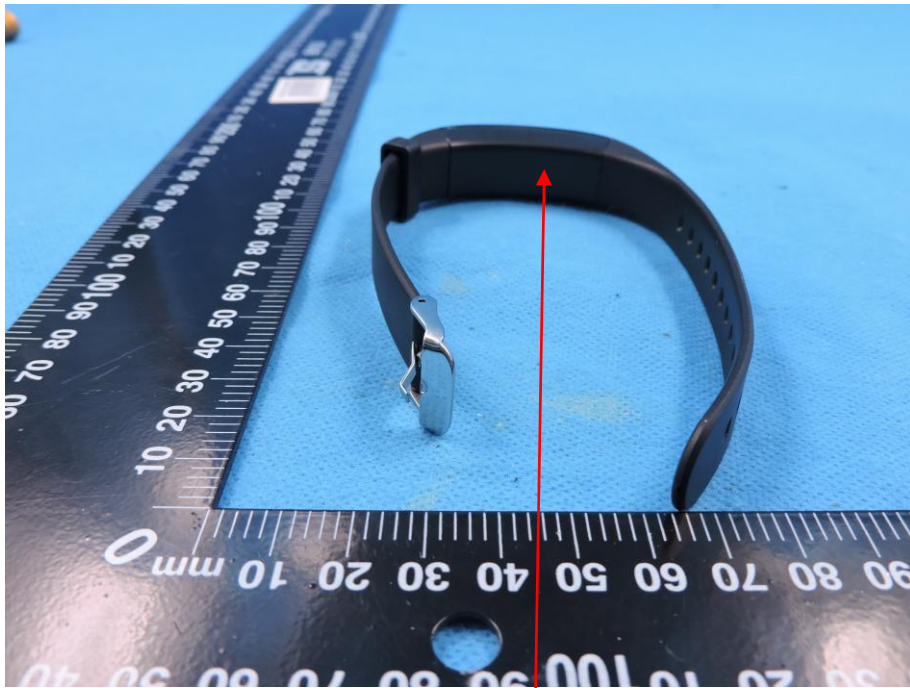

## FCC Label

Smart Bracelet

Model name: WP-808

FCC ID: 2ANXZWP-808