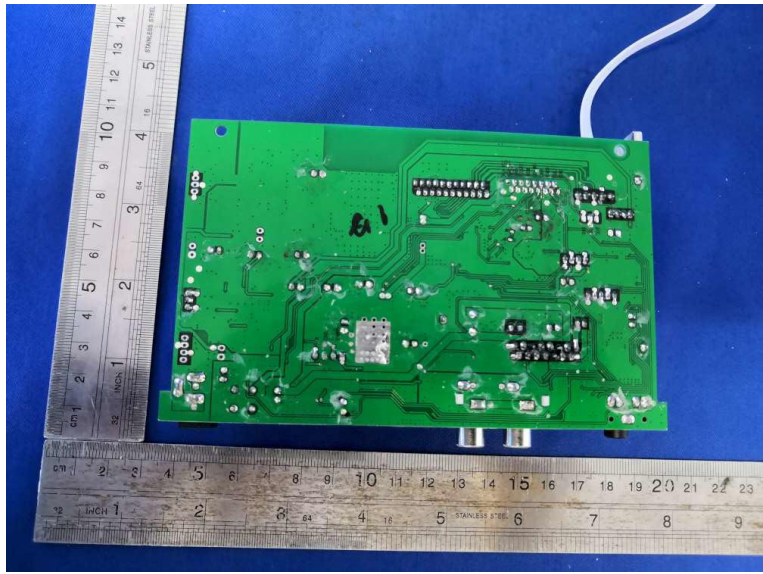

Internal Photos

Adapter1(GKYPB0200120US)

Antenna