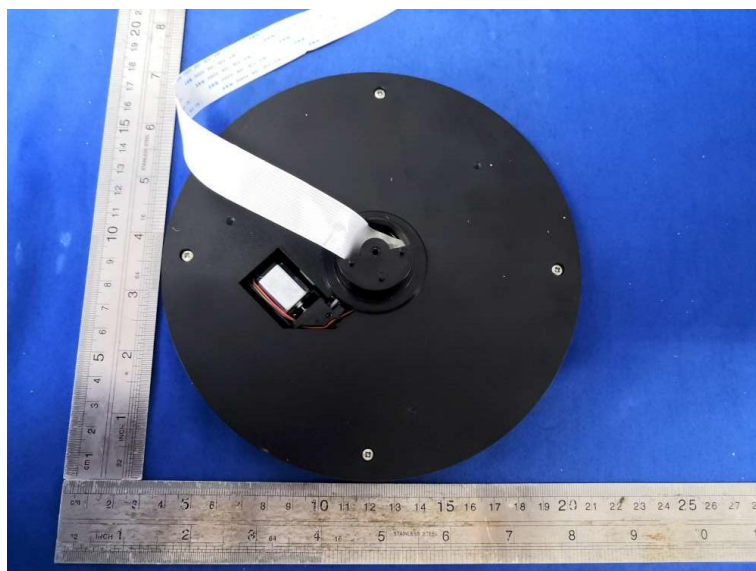

Internal Photos

Adapter1(GKYPB0200120US)

Antenna