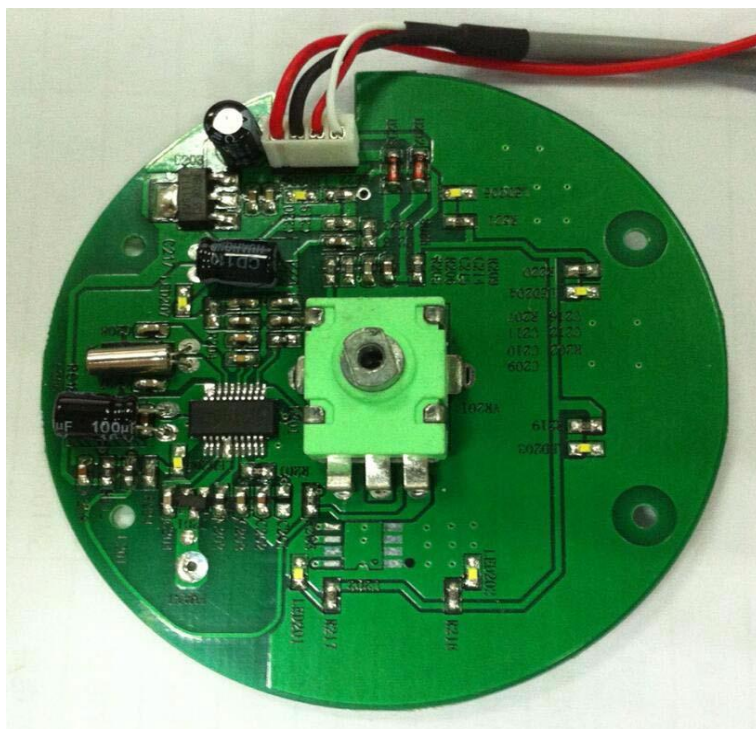

Internal Photos

Adapter1(GKYPB0200120US)

Antenna