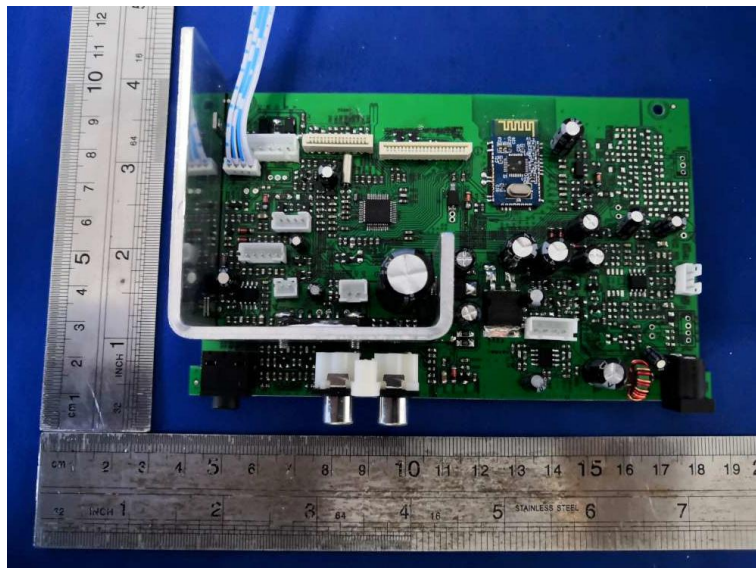

Internal Photos

Adapter1(GKYPB0200120US)

Antenna