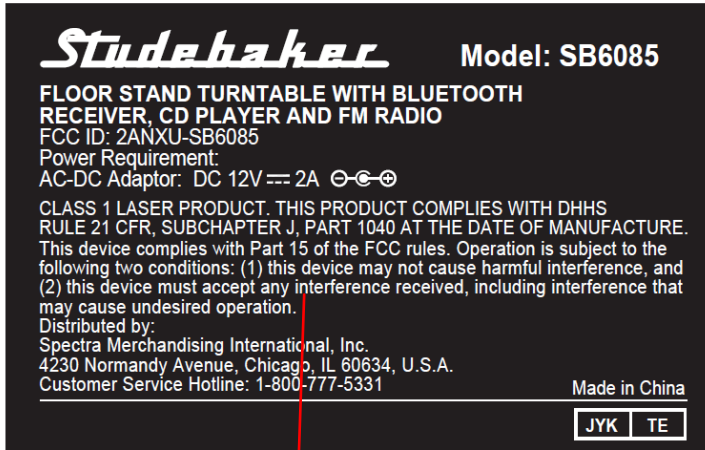

# FCC ID LABELING AND LOCATION

## FCC ID Label

Main Unit Rating Label  
Color: White words on Black background  
Size: Approx. W66 mm X H45 mm