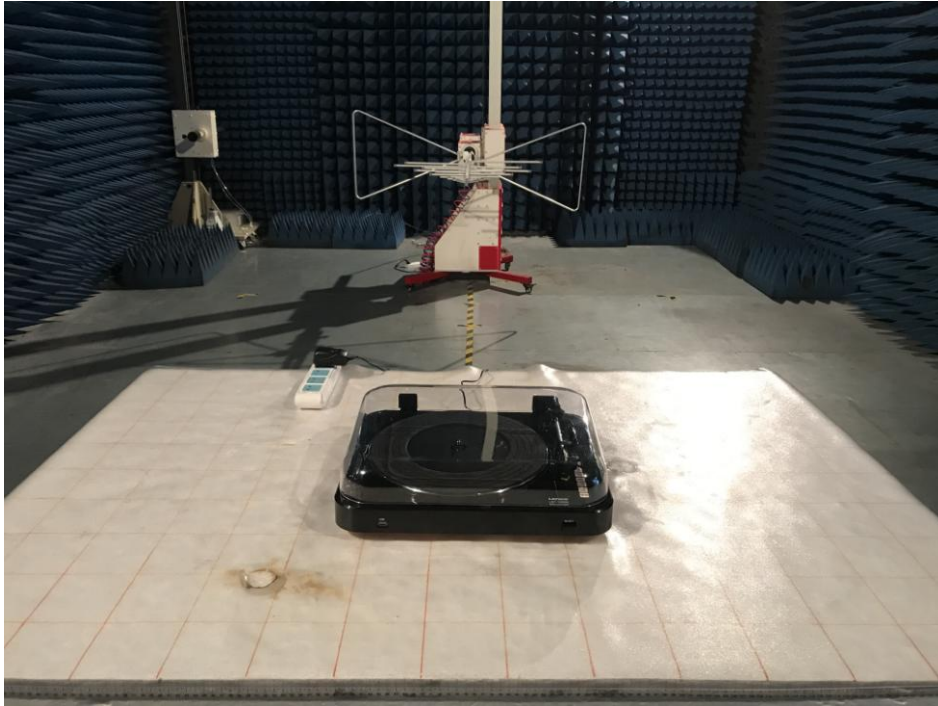

## Appendix A: Photographs of Test Setup

Product: USB Direct Recording Turntable with BT Transmittor  
Model: LBT-120BK(CA)  
Radiated Emission

## Conducted Emission