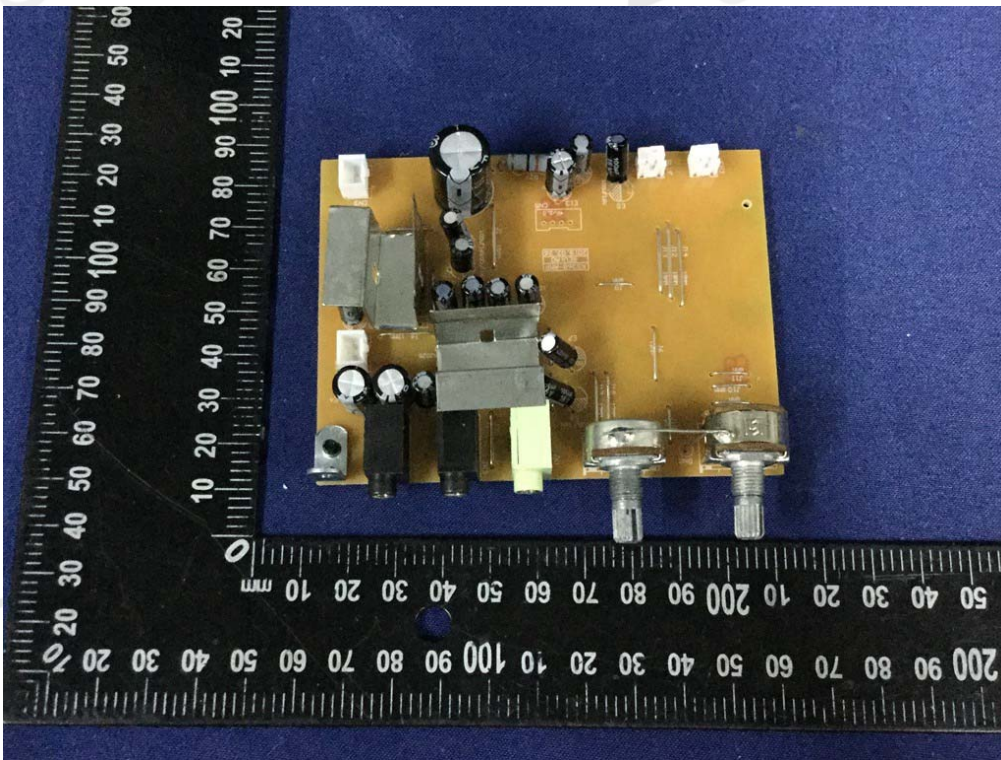

Model No.: KS-368

BT Antenna

END OF REPORT