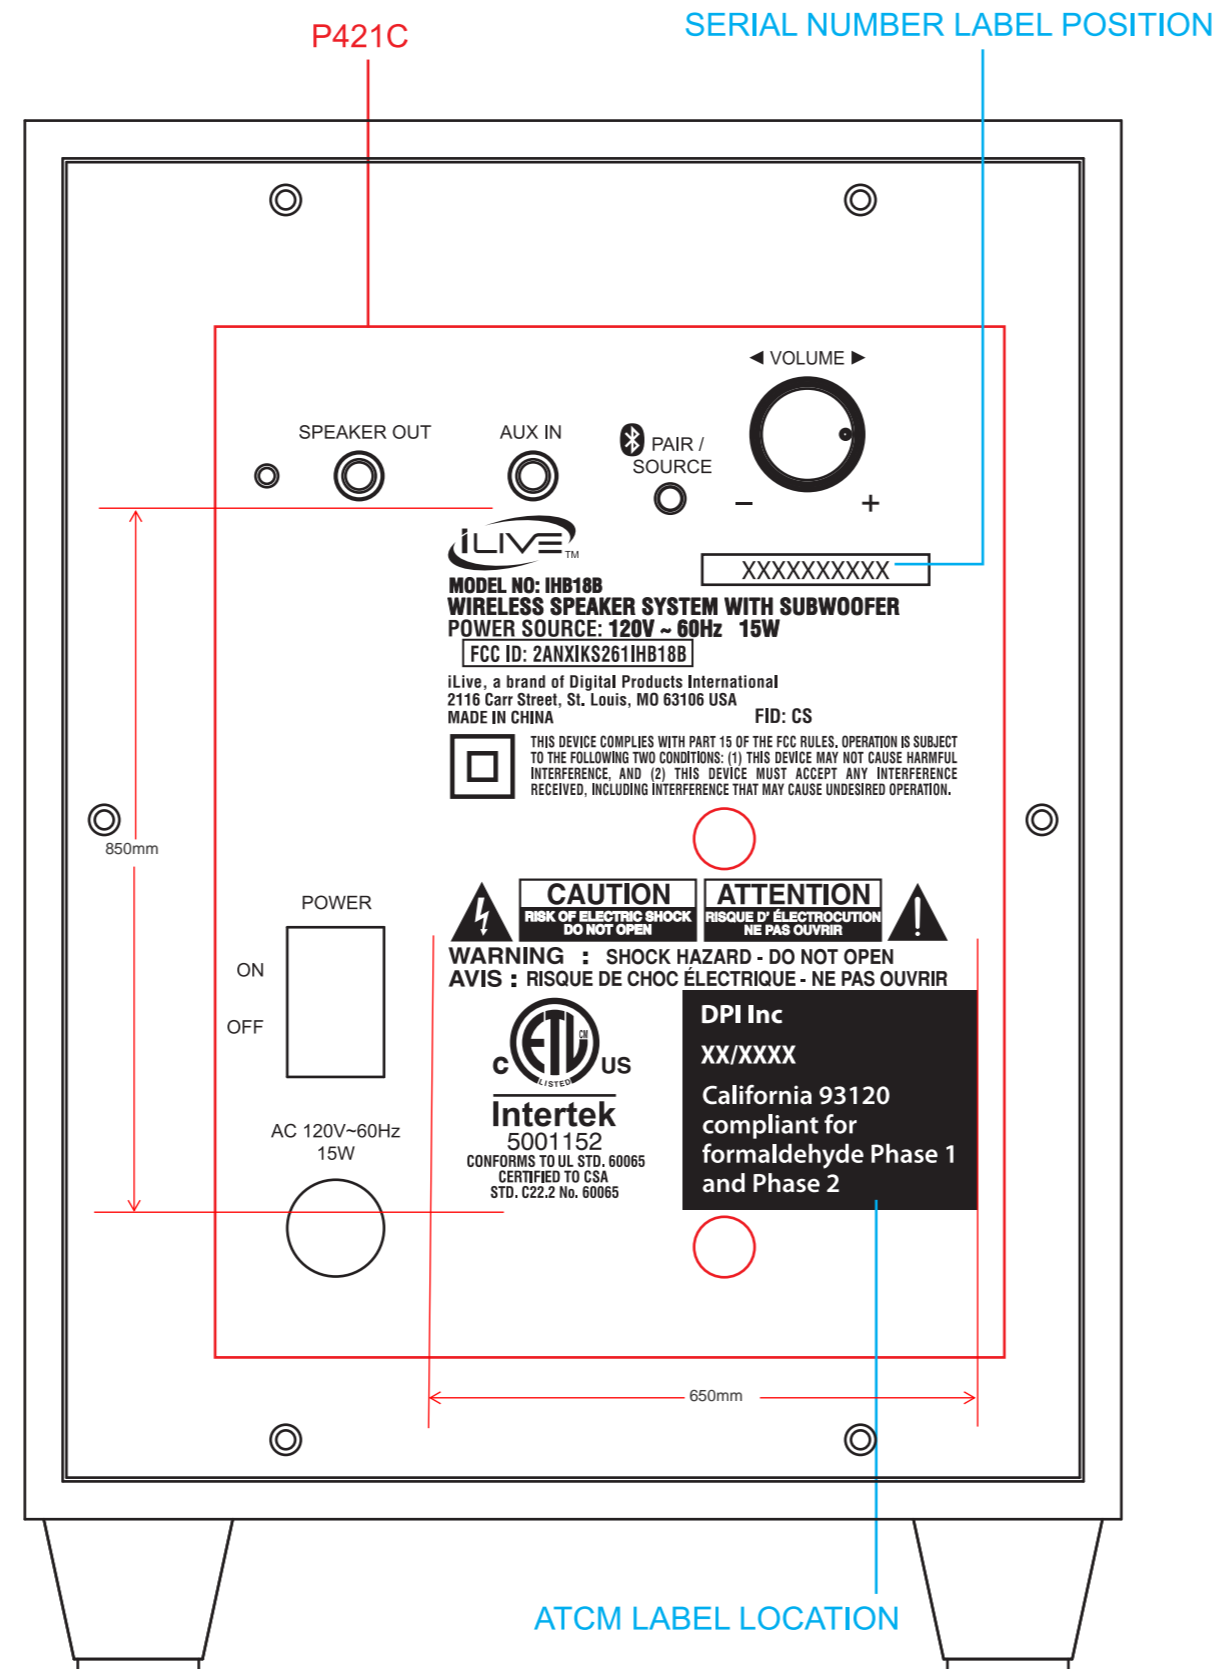

MODEL: IHB18B
 TITLE: SILKSCREEN
 FACTORY: COMSON
 DATE: AUG 3, 18.

MODEL: IHB18B
 TITLE: SILKSCREEN
 FACTORY: COMSON
 DATE: AUG 3, 18.