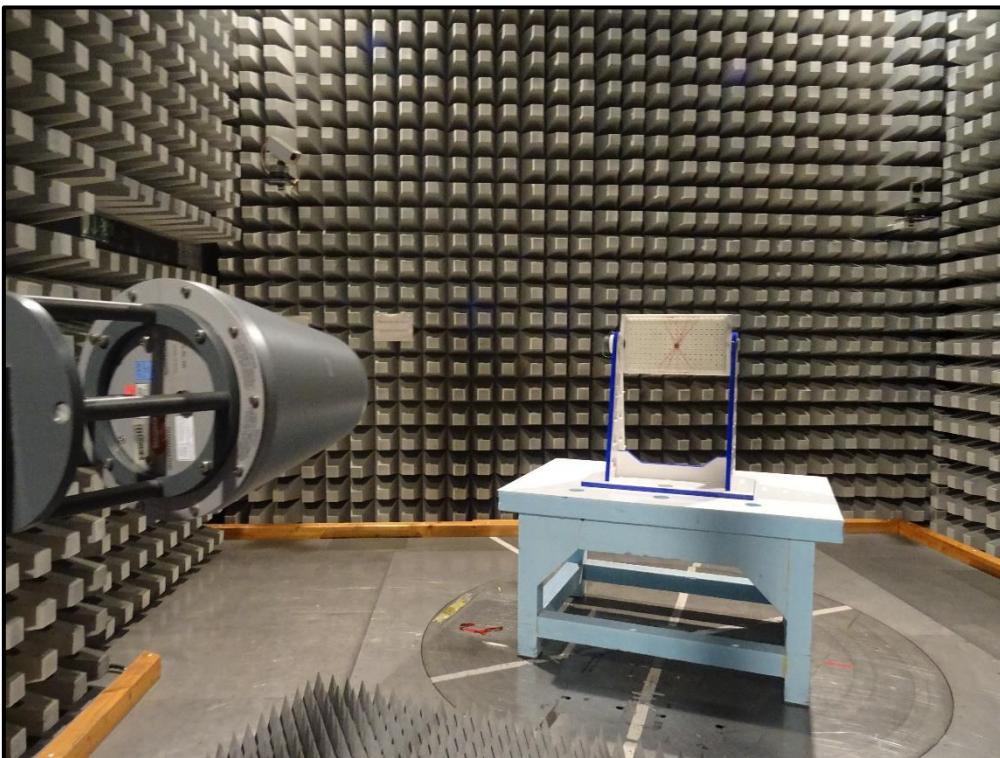

Test Setup Photographs for the PSN-09S

1. Radiated Emissions

1.1. Configuration 1: Measurement Below 1 GHz

Photo 1: Radiated Test Sample-Close view

Photo 2

Radiated Emissions (continued)

1.2. Configuration 2: Measurement above 1 GHz

Photo 3 : Radiated Test Sample-Close view

Photo 4

2. Conducted Measurement

Photo 5: Conducted Test Sample-Close view

Photo 6