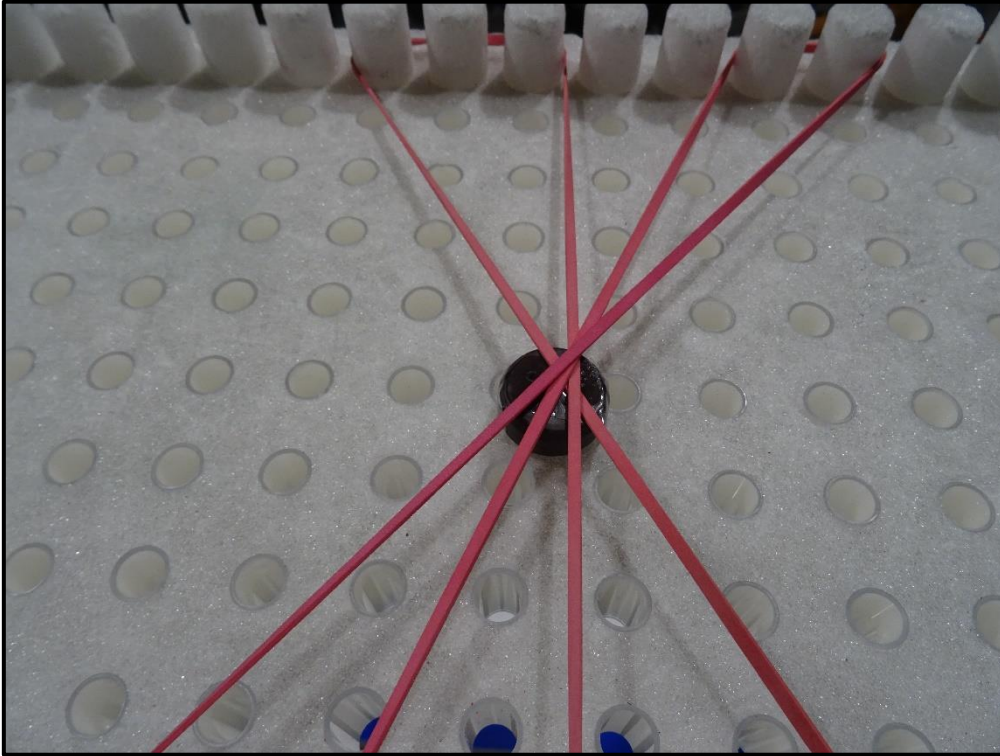

Test Setup Photographs for the PSN-09S

1. Radiated Emissions

1.1. Configuration 1: Measurement Below 1 GHz

Photo 1: Radiated Test Sample-Close view

Photo 2

Radiated Emissions (continued)

1.2. Configuration 2: Measurement above 1 GHz

Photo 3 : Radiated Test Sample-Close view

Photo 4

2. Conducted Measurement

Photo 5: Conducted Test Sample-Close view

Photo 6