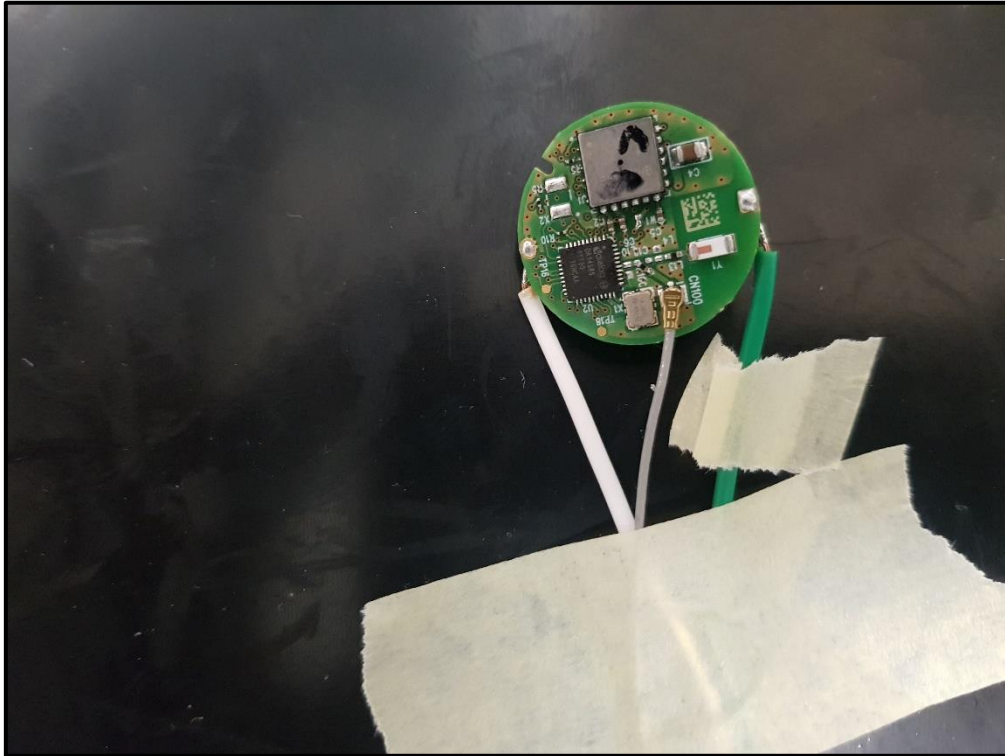

Test Setup Photographs for the PSN-09S

1. Radiated Emissions

1.1. Configuration 1: Measurement Below 1 GHz

Photo 1: Radiated Test Sample-Close view

Photo 2

Radiated Emissions (continued)

1.2. Configuration 2: Measurement above 1 GHz

Photo 3 : Radiated Test Sample-Close view

Photo 4

2. Conducted Measurement

Photo 5: Conducted Test Sample-Close view

Photo 6