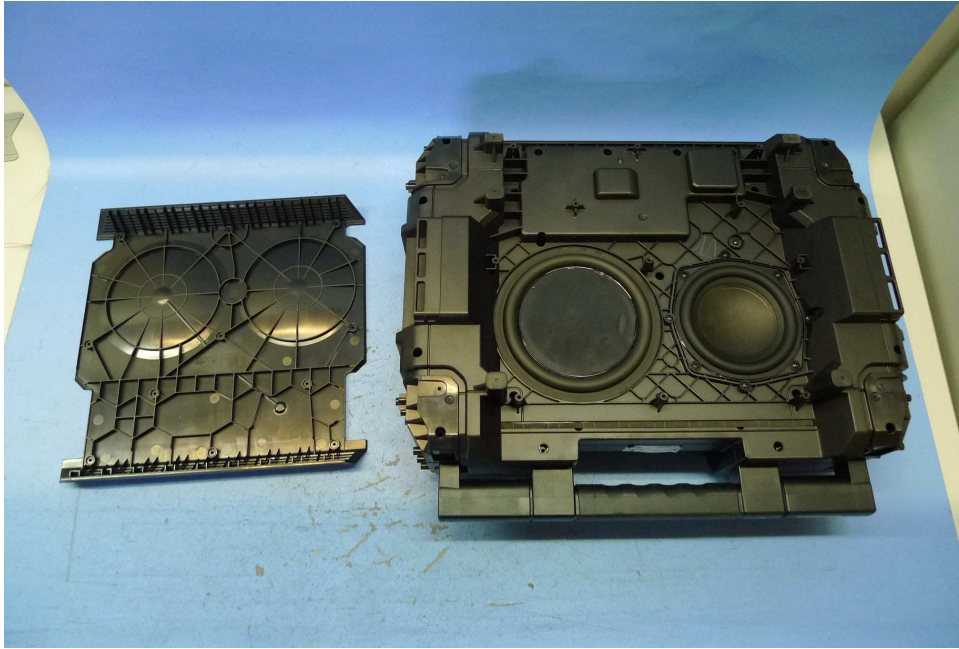

Equipment Photographs

(Internal)

INTERTEK TESTING SERVICE

Report No.: HK18060943

Equipment Photographs

(Internal)

Equipment Photographs

(Internal)

INTERTEK TESTING SERVICE

Report No.: HK18060943

Equipment Photographs

(Internal)

Equipment Photographs

(Internal)

Equipment Photographs

(Internal)