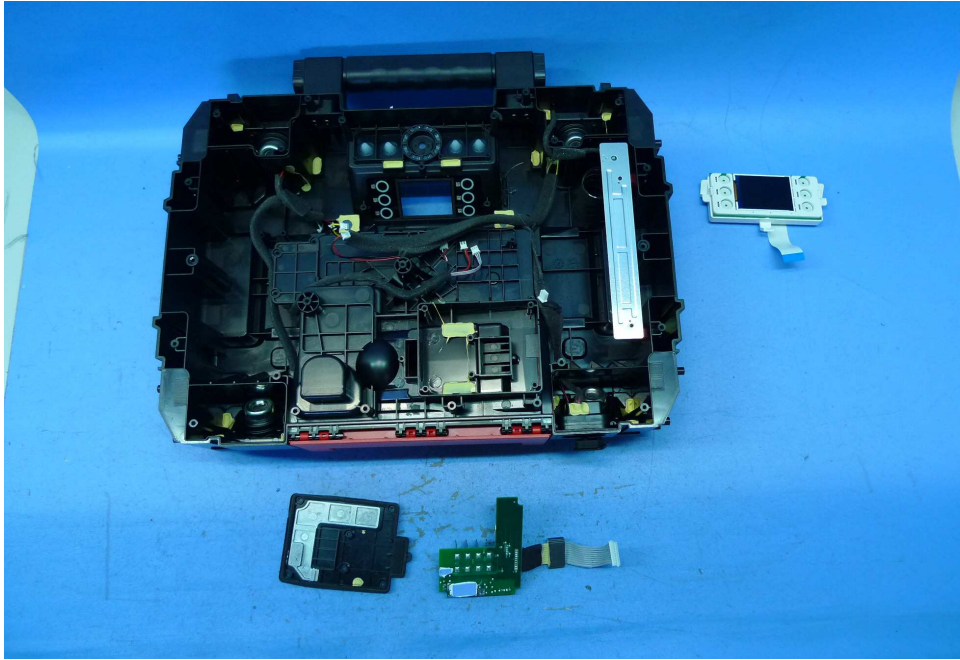

Equipment Photographs

(Internal)

INTERTEK TESTING SERVICE

Report No.: HK18060943

Equipment Photographs

(Internal)

Equipment Photographs

(Internal)

INTERTEK TESTING SERVICE

Report No.: HK18060943

Equipment Photographs

(Internal)

Equipment Photographs

(Internal)

Equipment Photographs

(Internal)

Equipment Photographs

(Internal)

Equipment Photographs

(Internal)

Equipment Photographs

(Internal)

Equipment Photographs

(Internal)