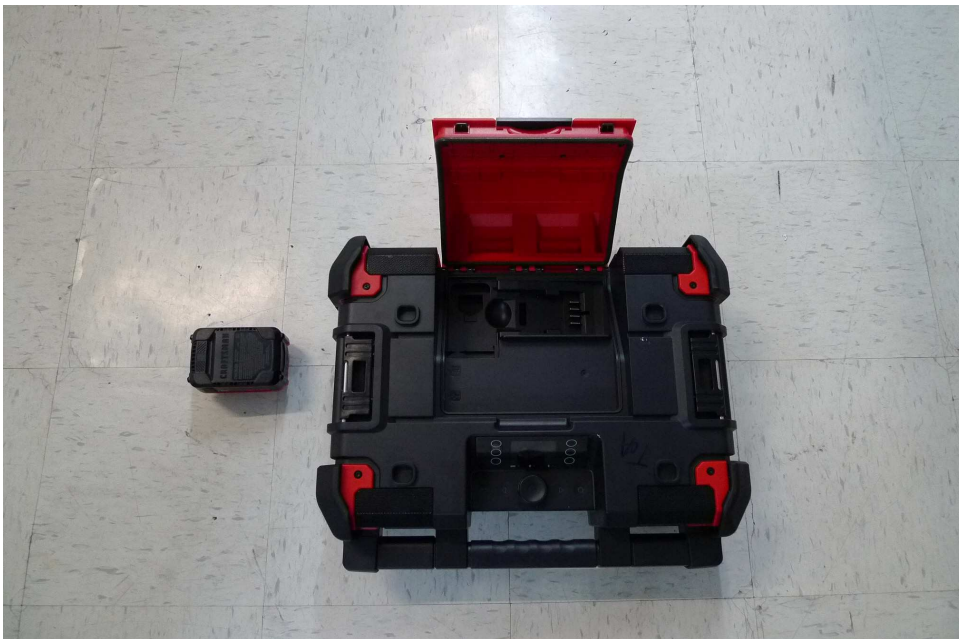

Equipment Photographs

(Internal)

INTERTEK TESTING SERVICE

Report No.: HK18060943

Equipment Photographs

(Internal)

Equipment Photographs

(Internal)

INTERTEK TESTING SERVICE

Report No.: HK18060943

Equipment Photographs

(Internal)

Equipment Photographs

(Internal)

Equipment Photographs

(Internal)