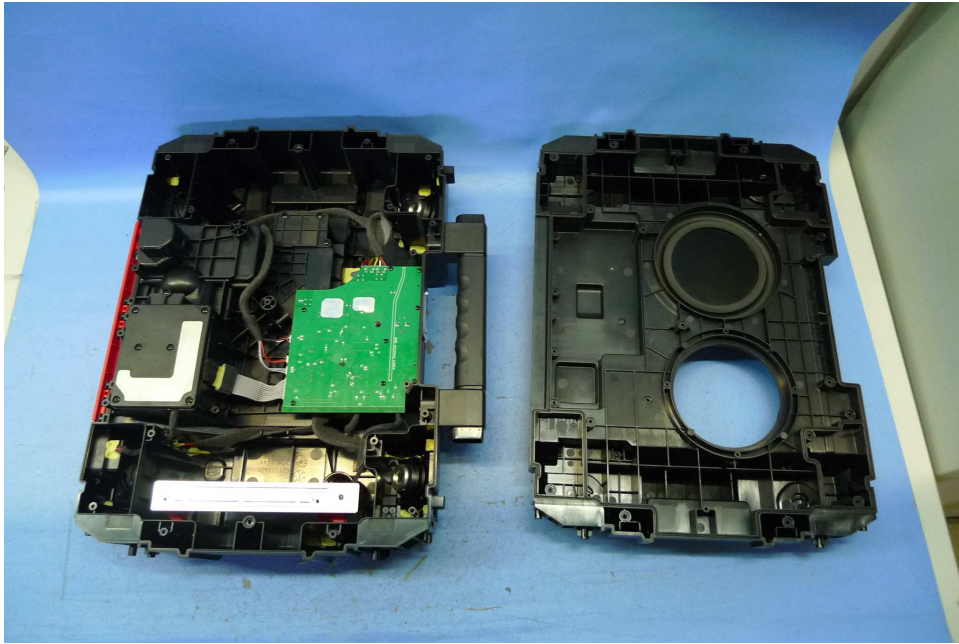

Equipment Photographs

(Internal)

INTERTEK TESTING SERVICE

Report No.: HK18060943

Equipment Photographs

(Internal)

Equipment Photographs

(Internal)

INTERTEK TESTING SERVICE

Report No.: HK18060943

Equipment Photographs

(Internal)

Equipment Photographs

(Internal)

Equipment Photographs

(Internal)