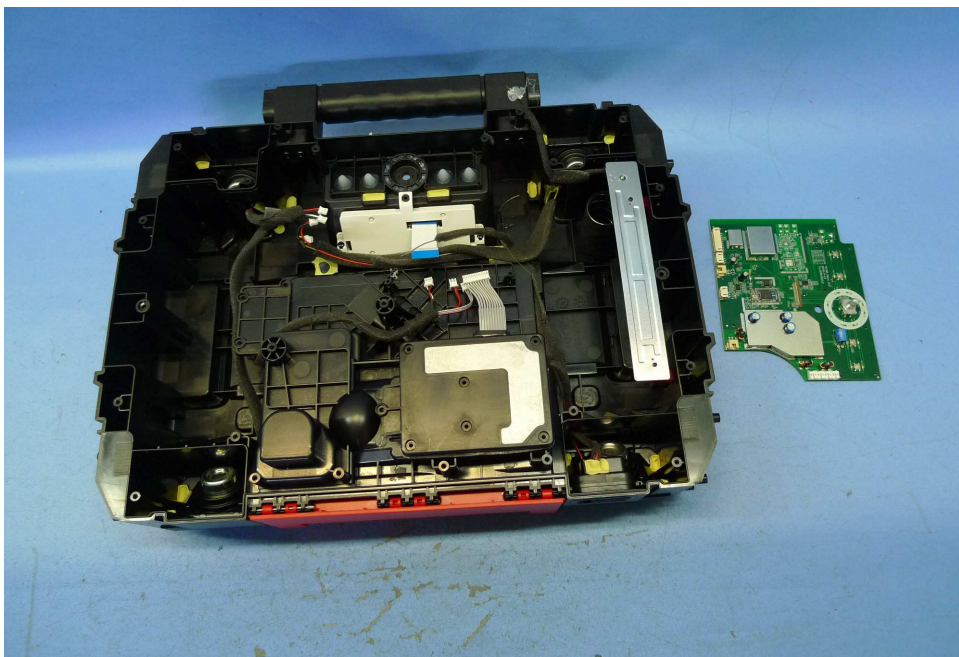

Equipment Photographs

(Internal)

INTERTEK TESTING SERVICE

Report No.: HK18060943

Equipment Photographs

(Internal)

Equipment Photographs

(Internal)

INTERTEK TESTING SERVICE

Report No.: HK18060943

Equipment Photographs

(Internal)

Equipment Photographs

(Internal)

Equipment Photographs

(Internal)