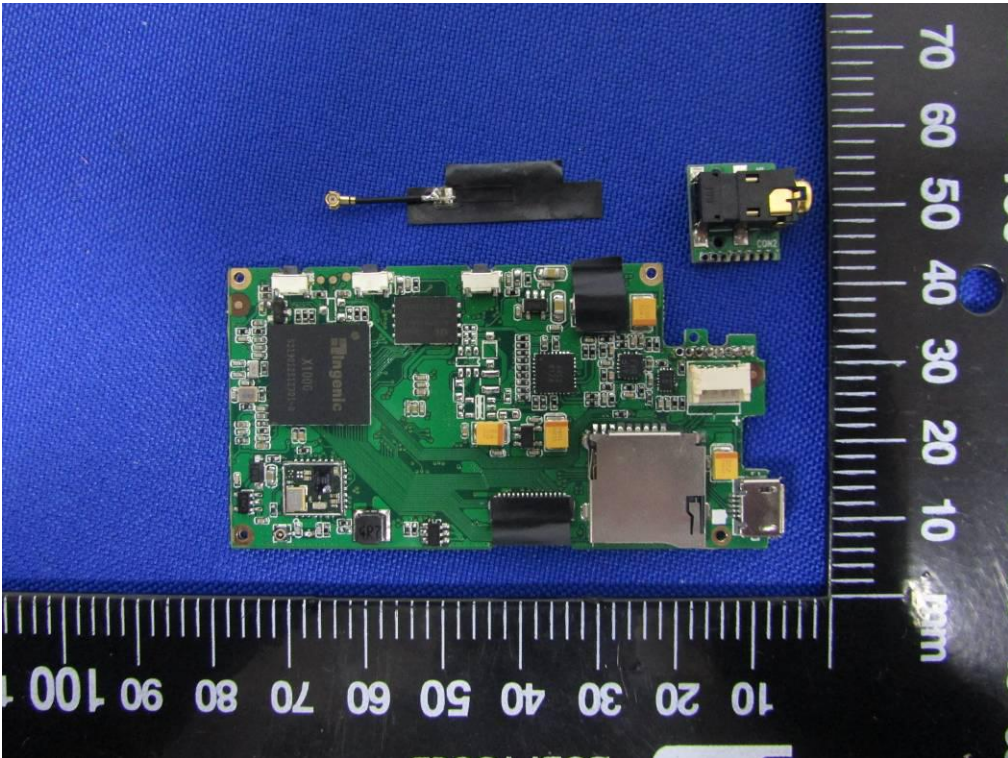

Internal Photo

Model NO: AP60

BT Antenna

Mainboard

Mainboard