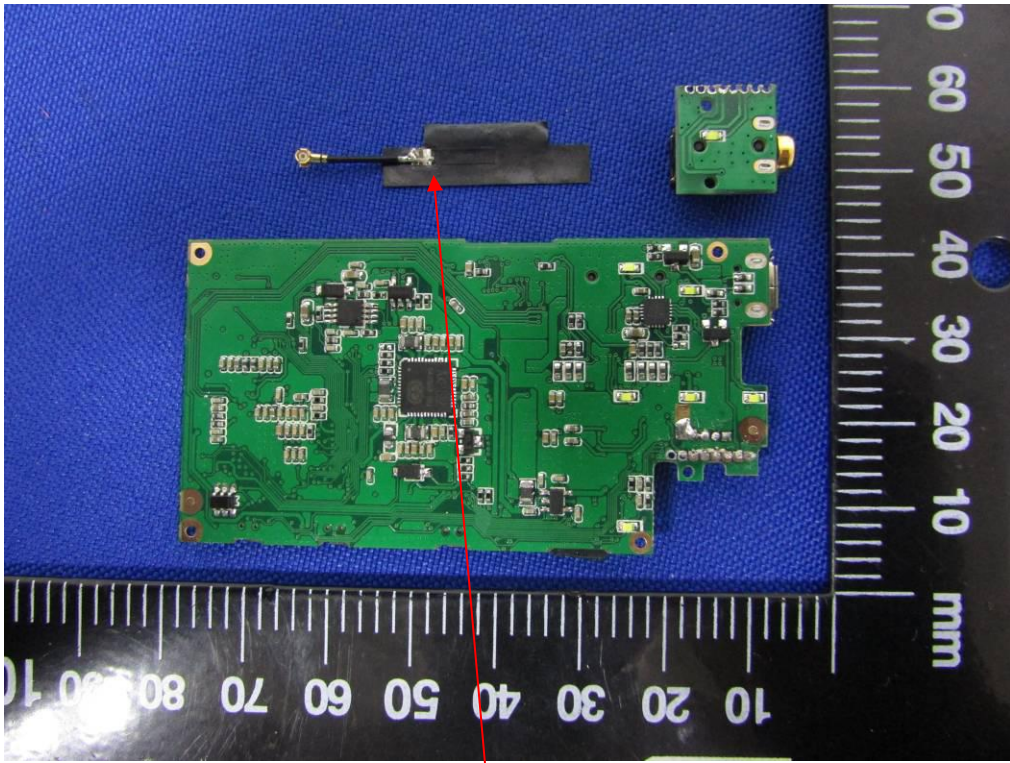

Internal Photo

Model NO: AP60

BT Antenna

Mainboard

Mainboard