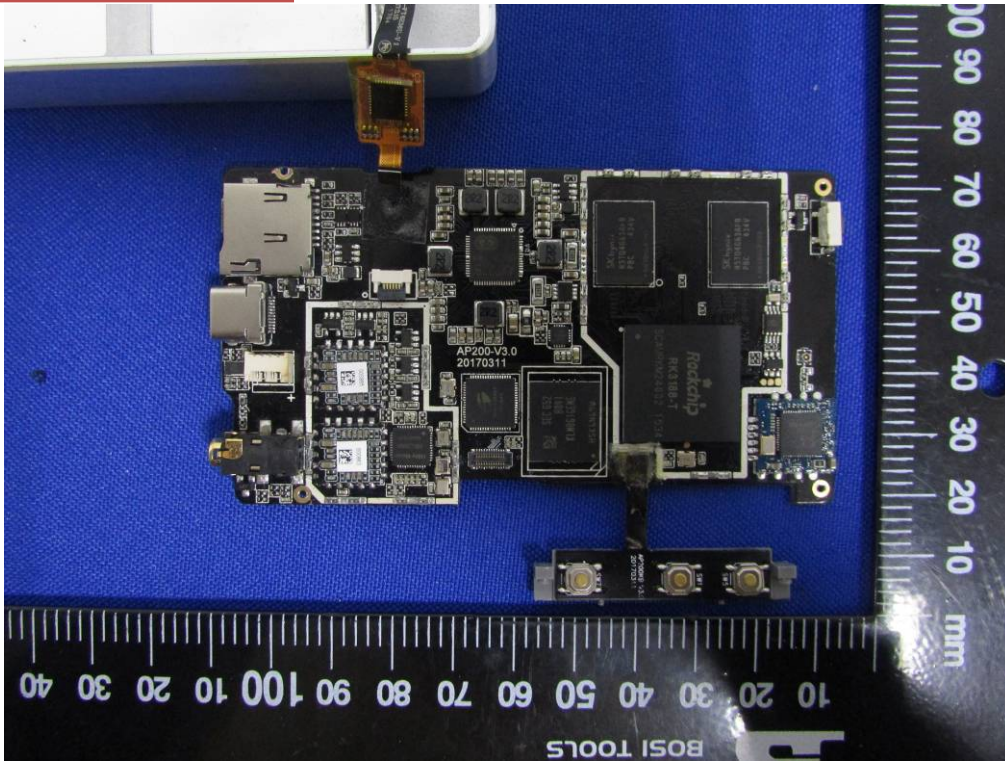

Internal Photo

Model NO: AP200

BT & WiFi Antenna

BT & WiFi Antenna

Antenna Connector

BT & WiFi Module