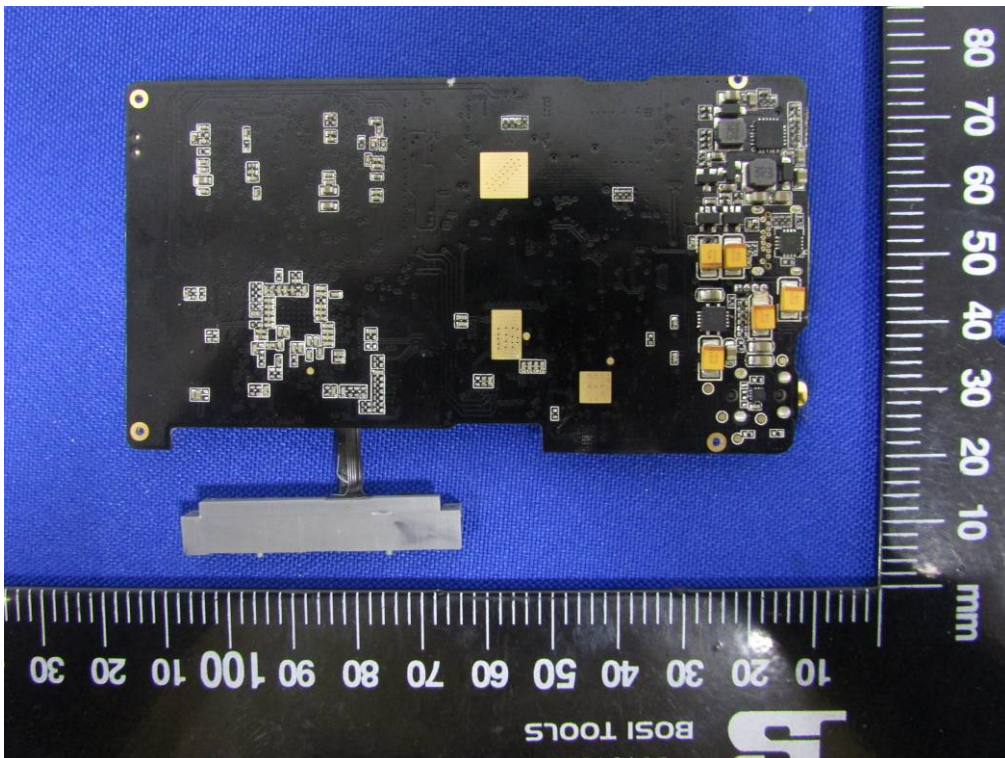

Internal Photo

Model NO: AP200

BT & WiFi Antenna

BT & WiFi Antenna

Antenna Connector

BT & WiFi Module