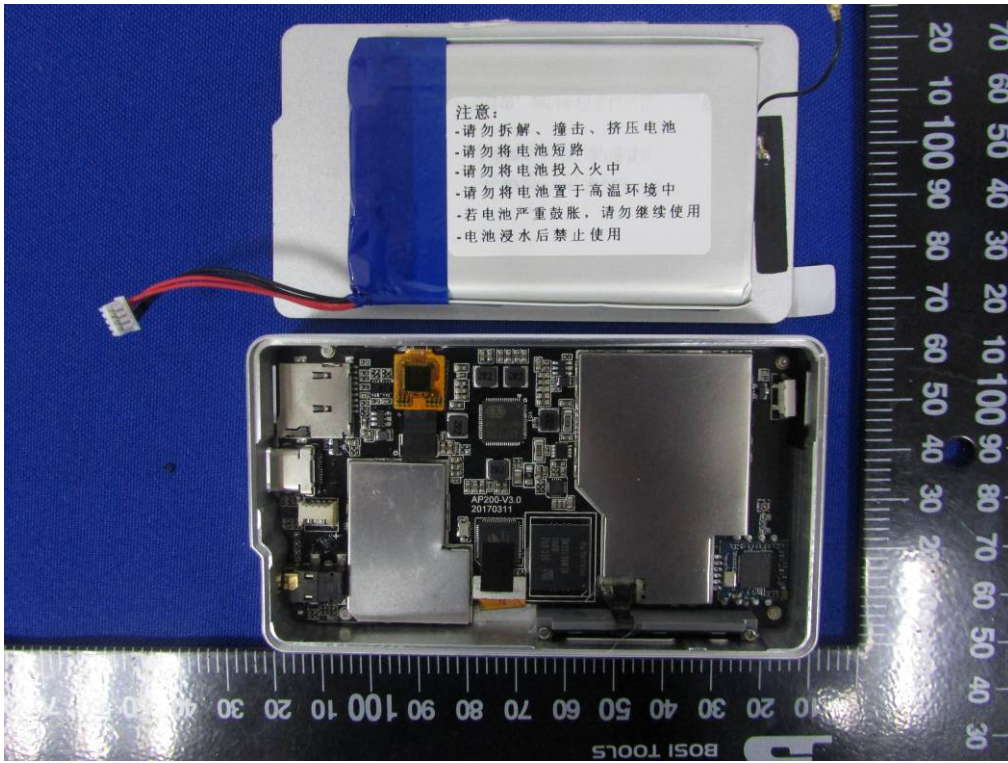

Internal Photo

Model NO: AP200

BT & WiFi Antenna

BT & WiFi Antenna

Antenna Connector

BT & WiFi Module