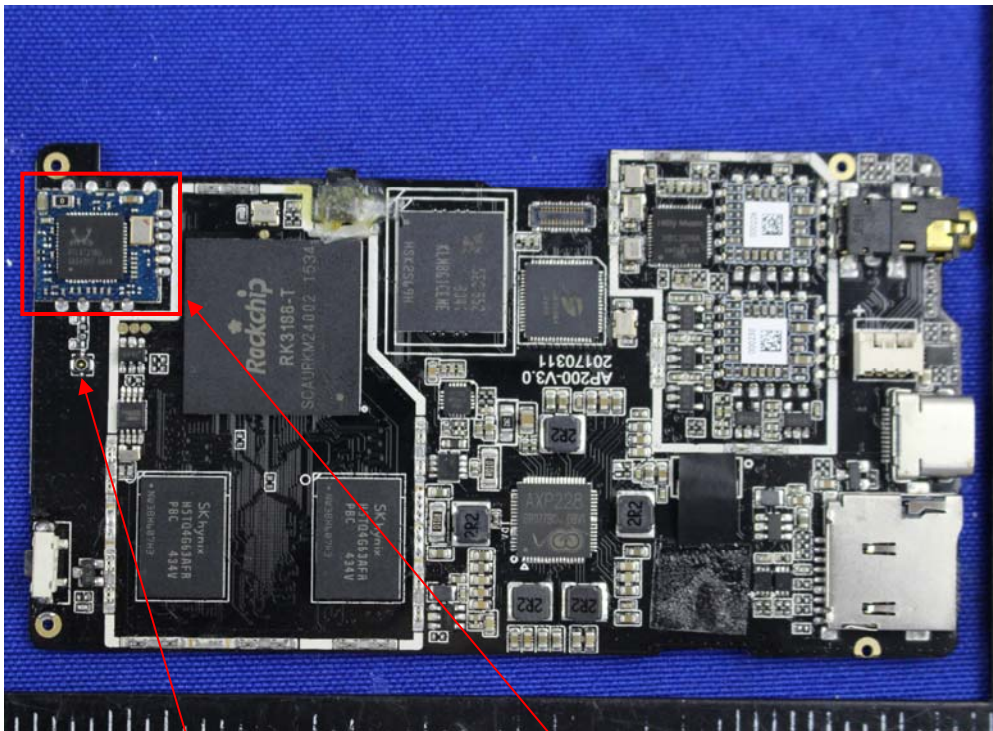

Internal Photo

Model NO: AP200

BT & WiFi Antenna

BT & WiFi Antenna

Antenna Connector

BT & WiFi Module