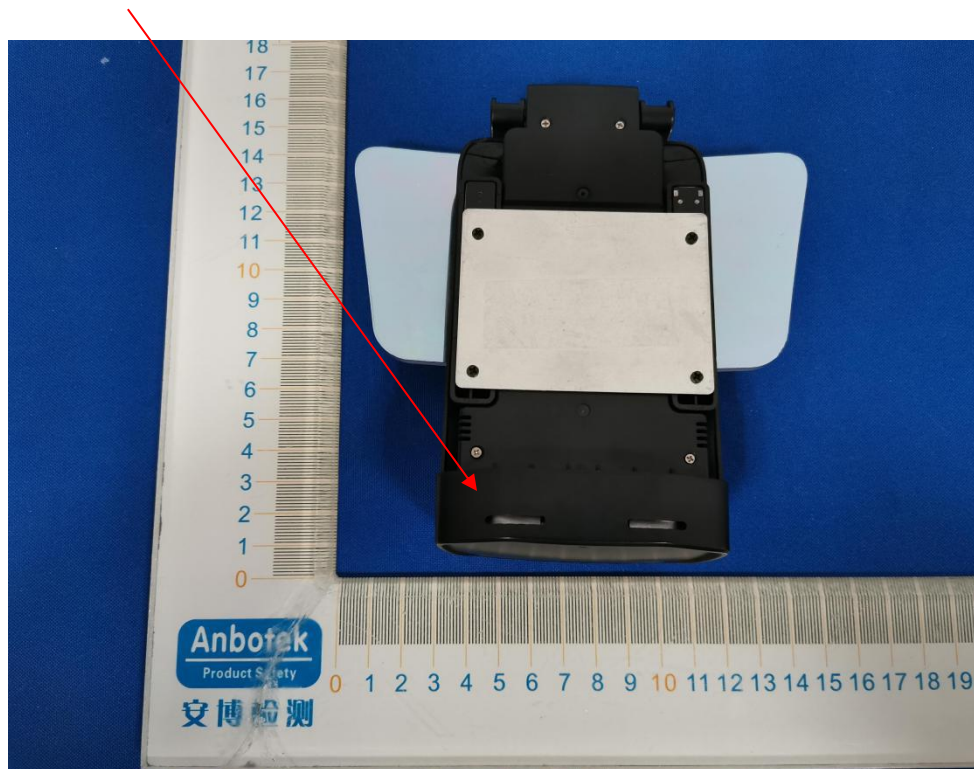

Label Location:

**Product Name: HUDWAY DRIVE**  
**Model No.: HD - 0419-001**  
**FCC: 2ANVFHD0419-001**