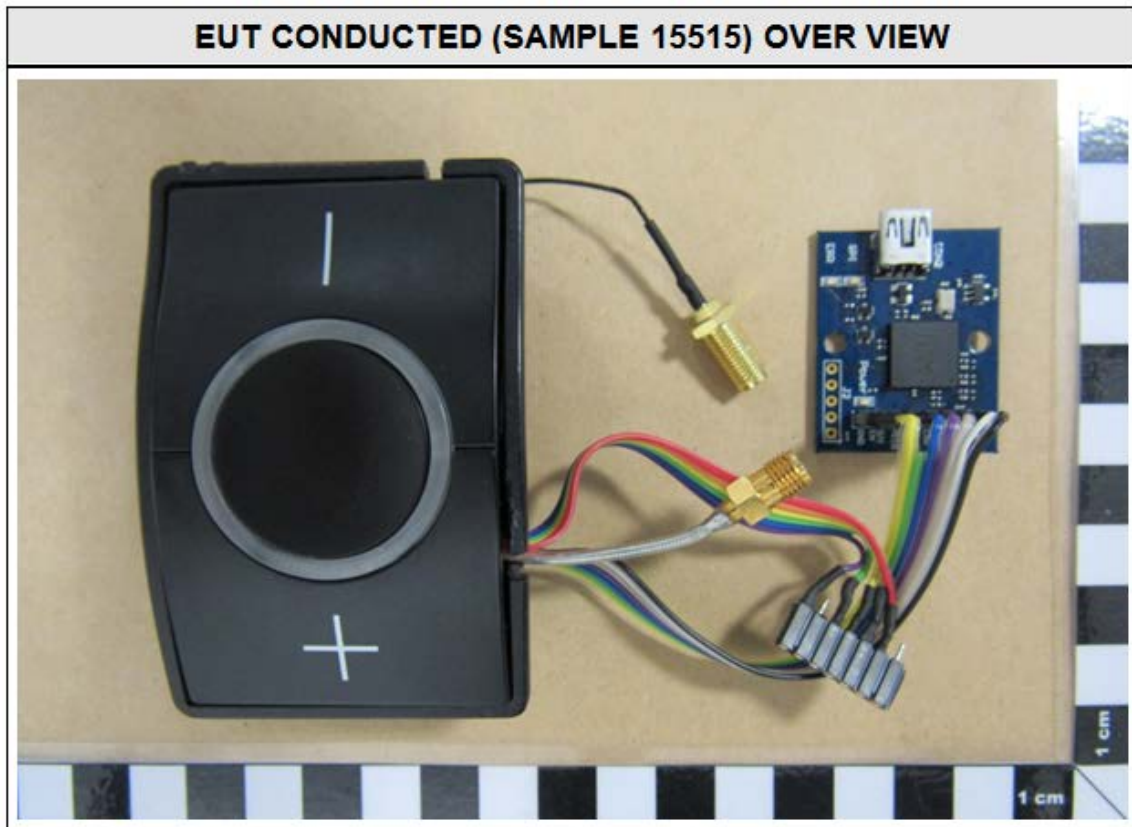

08-External Photos

Model No.: CC2, CC21
FCC ID: 2ANUYCC2
IC: 23265-CEEEOACH

Model No.: CC2, CC21
FCC ID: 2ANUYCC2
IC: 23265-CEECOACH

EUT CONDUCTED (SAMPLE 15515) SIDE VIEW

EUT RADIATED (SAMPLE 15678) SIDE VIEW (A)