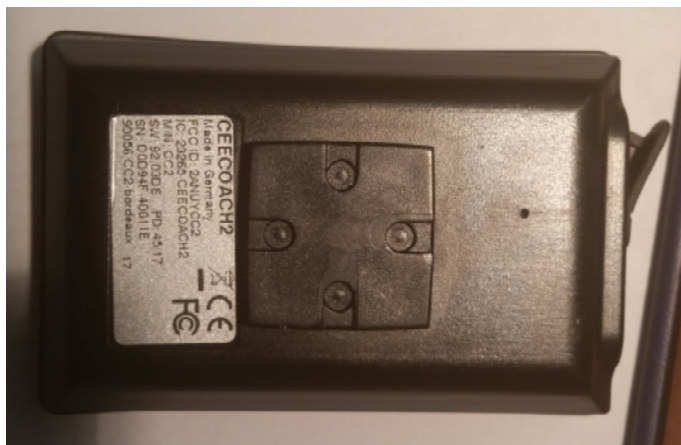

Label position on device

All models have the same housing and
label position