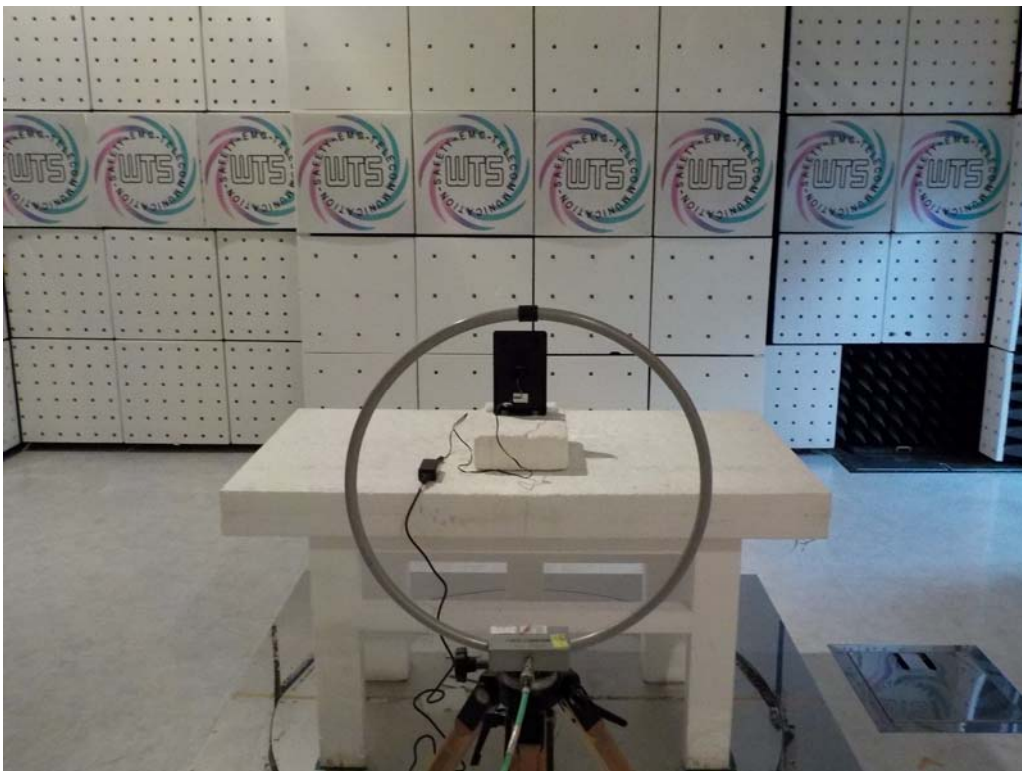

Registration number: W6M21711-17538-FCC

FCC ID: 2ANUXMT430NHF

Set Up Photo of Radiated Emission

RF

WiFi

Worldwide Testing Services(Taiwan) Co., Ltd.

Registration number: W6M21711-17538-FCC
FCC ID: 2ANUXMT430NHF
125 kHz(HID)
Below 30 MHz

Worldwide Testing Services(Taiwan) Co., Ltd.

Registration number: W6M21711-17538-FCC
FCC ID: 2ANUXMT430NHF
Above 30 MHz

Registration number: W6M21711-17538-FCC

FCC ID: 2ANUXMT430NHF

Set Up Photo of Conducted Emission