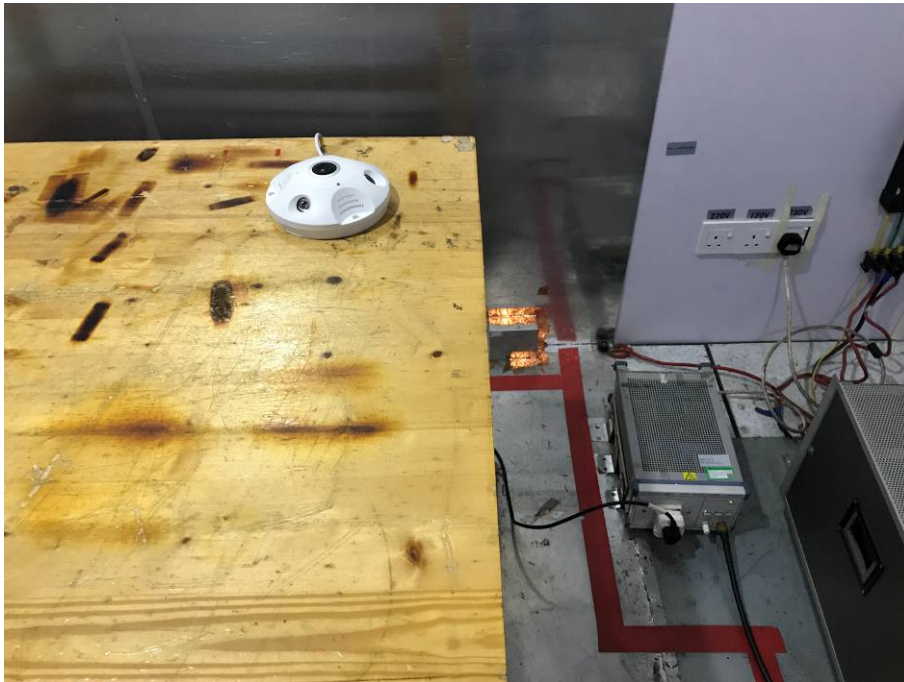

AC POWER LINE CONDUCTED EMISSION

RADIO FREQUENCY

RADIATED EMISSION TEST SETUP (30 MHz to 1 GHz) FROM 1M-HEIGHT TEST TABLE

RADIATED EMISSION TEST SETUP (ABOVE 1 GHz) FROM 1.5M-HEIGHT TEST TABLE

1. 5M-HEIGHT TEST TABLE FOR RADIATED EMISSION TEST SETUP (ABOVE 1 GHz)