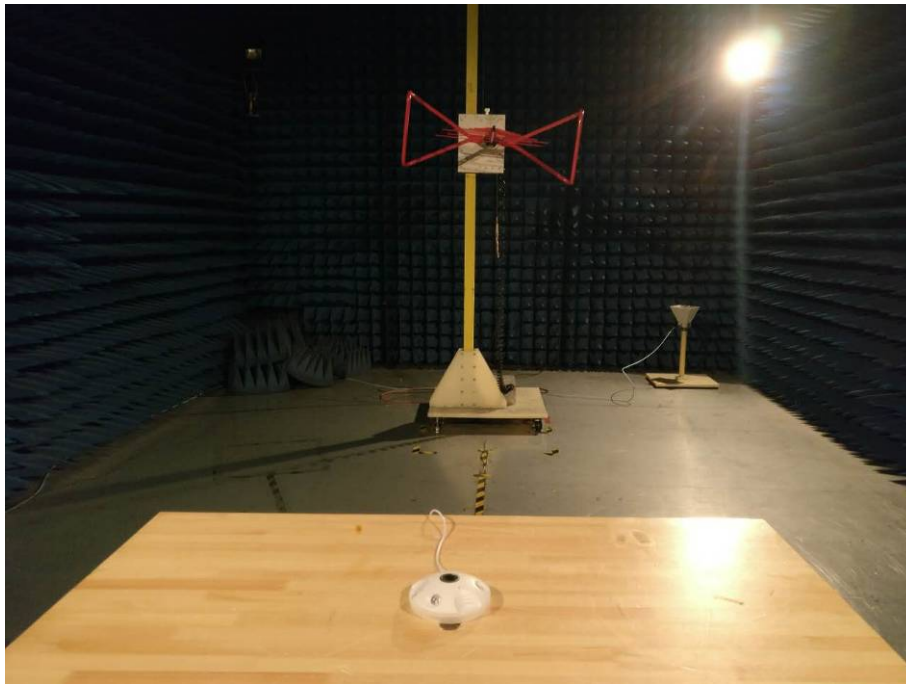

AC POWER LINE CONDUCTED EMISSION

RADIO FREQUENCY

RADIATED EMISSION TEST SETUP (30 MHz to 1 GHz) FROM 1M-HEIGHT TEST TABLE

RADIATED EMISSION TEST SETUP (ABOVE 1 GHz) FROM 1.5M-HEIGHT TEST TABLE

1. 5M-HEIGHT TEST TABLE FOR RADIATED EMISSION TEST SETUP (ABOVE 1 GHz)