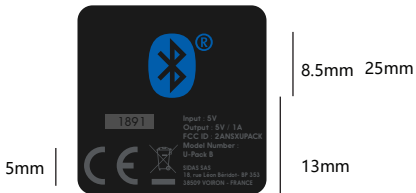

# U-Pack Bottom Plastic

Silk-screen

286CVU

425C

PC (Transparent)  
Black color

Bottom plastic