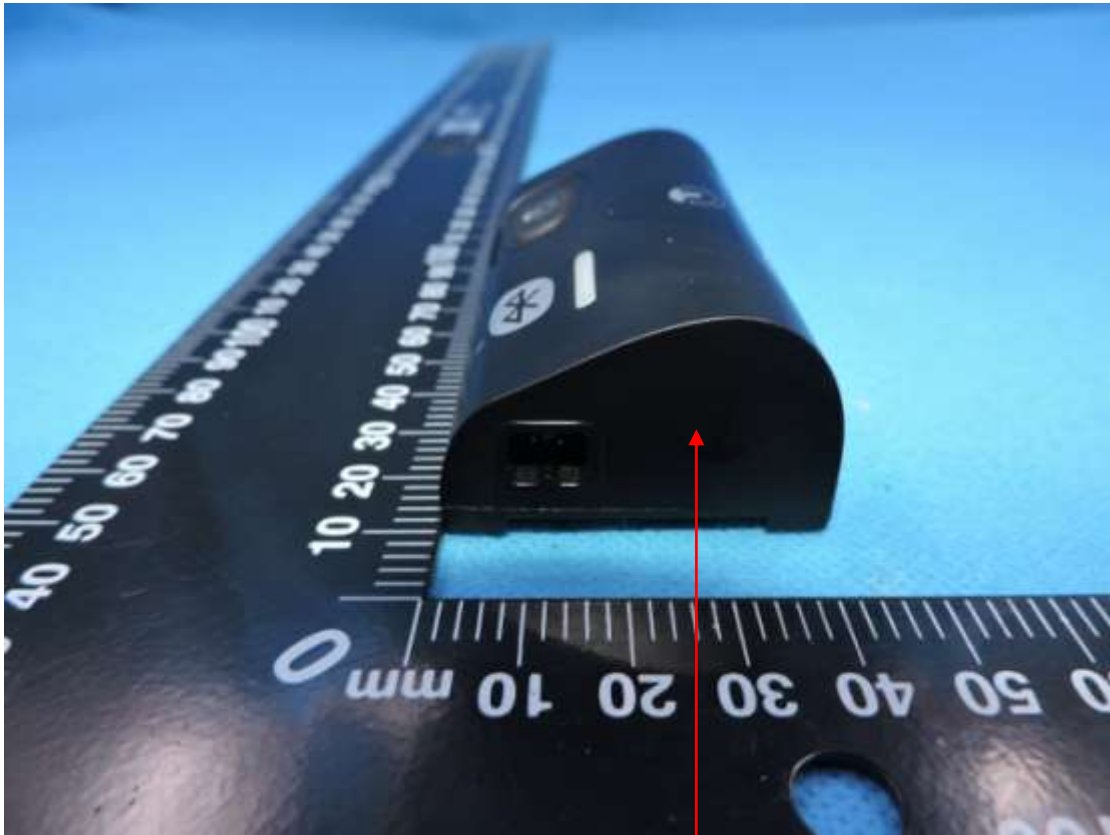

## FCC Label

Bluetooth powersocks set  
Model name: C-PACK1300BLE  
FCC ID: 2ANSXBATTERYPACKBLE