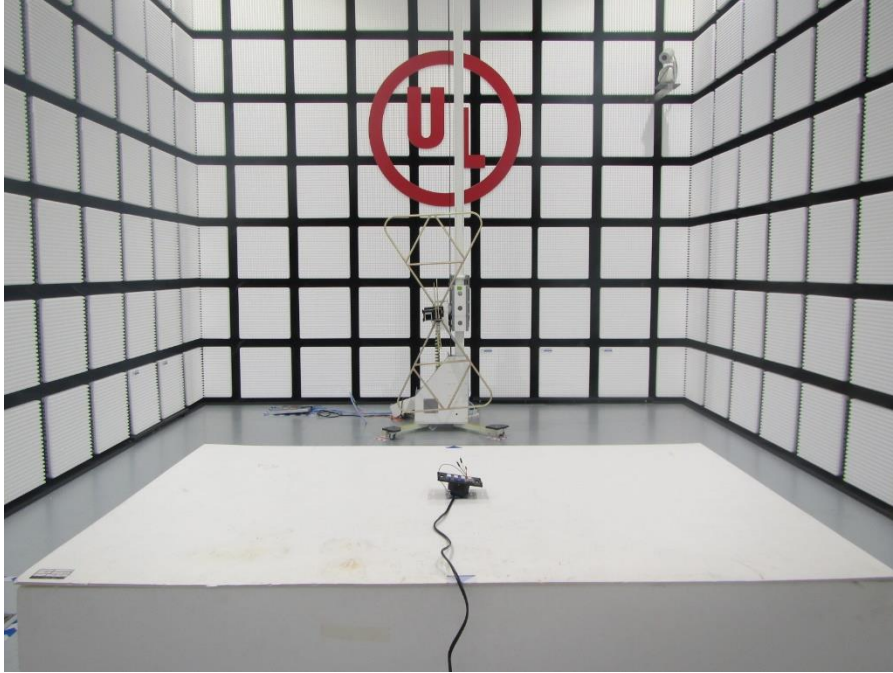

Appendix II

Setup Photographs

POWERLINE CONDUCTED EMISSIONS MEASUREMENT SETUP

RADIATED RF MEASUREMENT SETUP (30MHz ~ 1 GHz)

RADIATED RF MEASUREMENT SETUP (9KHz ~ 30MHz)

RADIATED RF MEASUREMENT SETUP (ABOVE 1 GHz)

RADIATED RF MEASUREMENT POSITION (X axis)

RADIATED RF MEASUREMENT POSITION (Z axis)

RADIATED RF MEASUREMENT POSITION (Y axis)