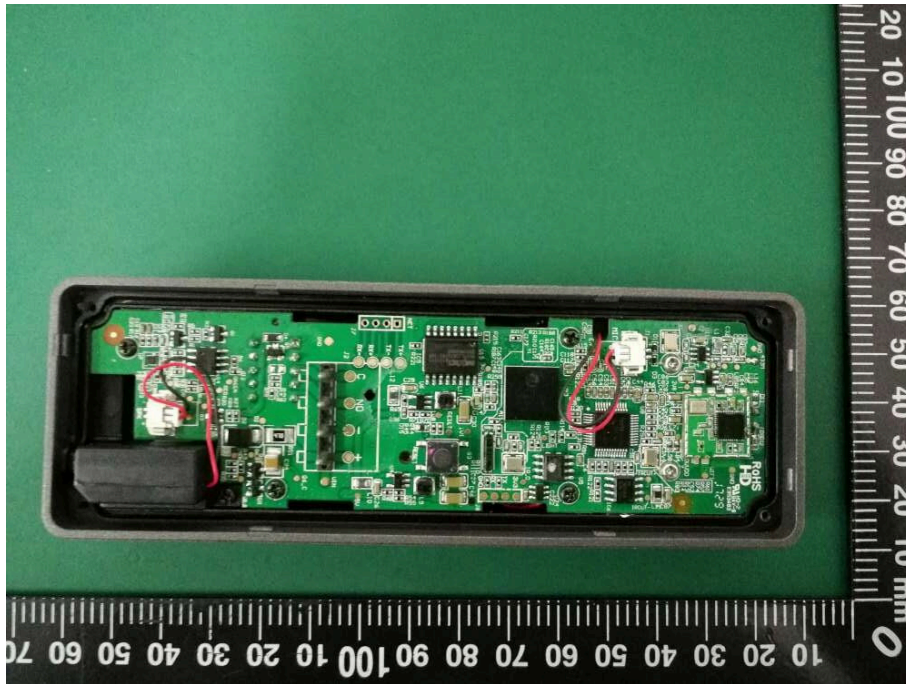

Annex B. EUT Internal Photos

EUT Internal View 1

EUT Internal View 2

EUT Internal View 3

EUT Internal View 4

433.92MHz Antenna

Wi-Fi Antenna

EUT Internal View 5