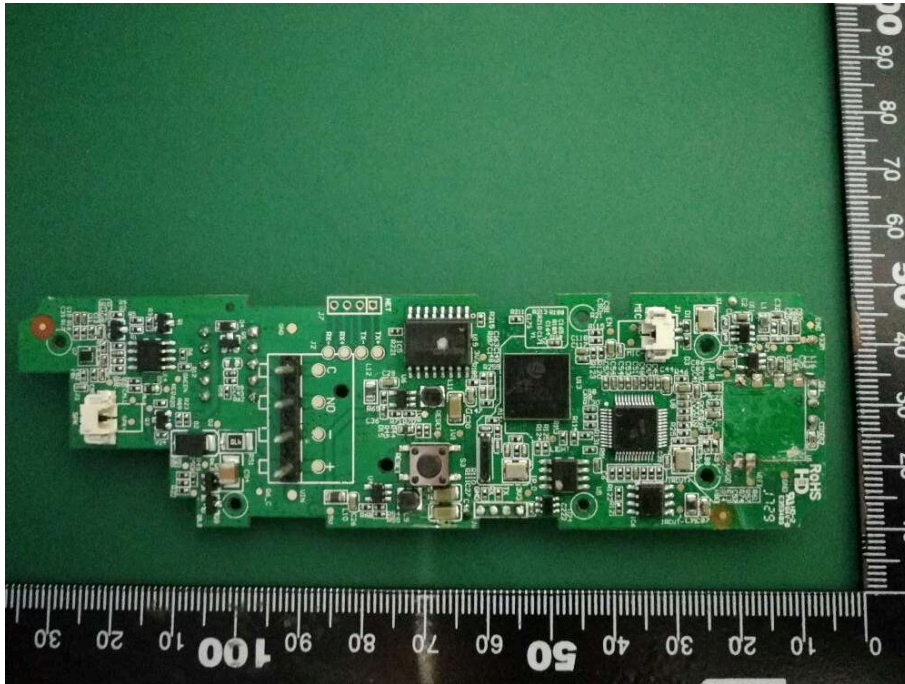

Annex B. EUT Internal Photos

EUT Internal View 1

EUT Internal View 2

EUT Internal View 3

EUT Internal View 4

433.92MHz Antenna

Wi-Fi Antenna

EUT Internal View 5

EUT Internal View 6