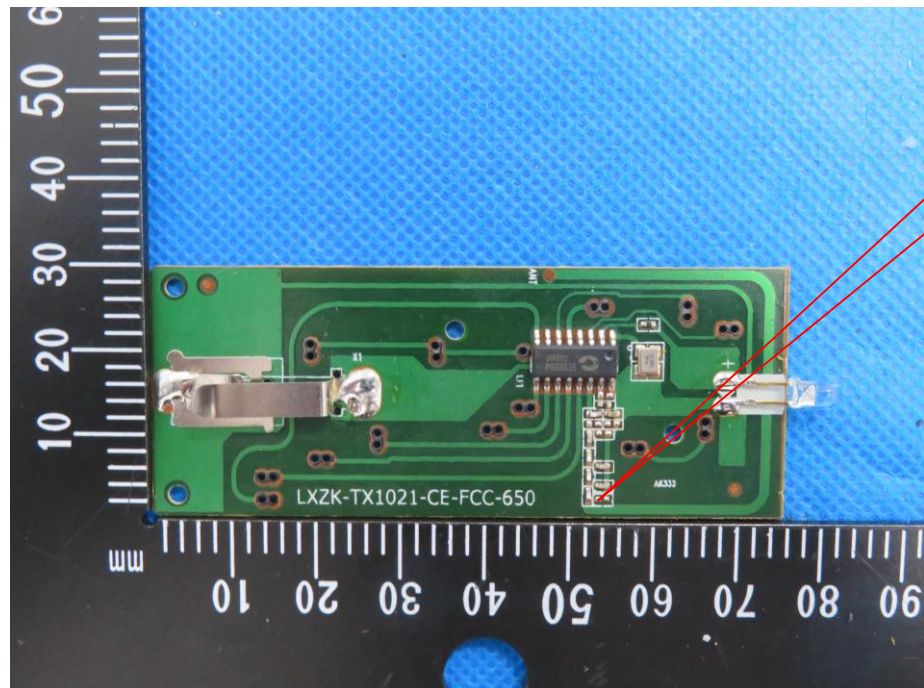

### 1. Basic Information

NO.	Item	Specifications
1	Working Central Frequency	433.92MHz
2	Gain	0dbi

### 2. Ant Picture

3.Ant Size: