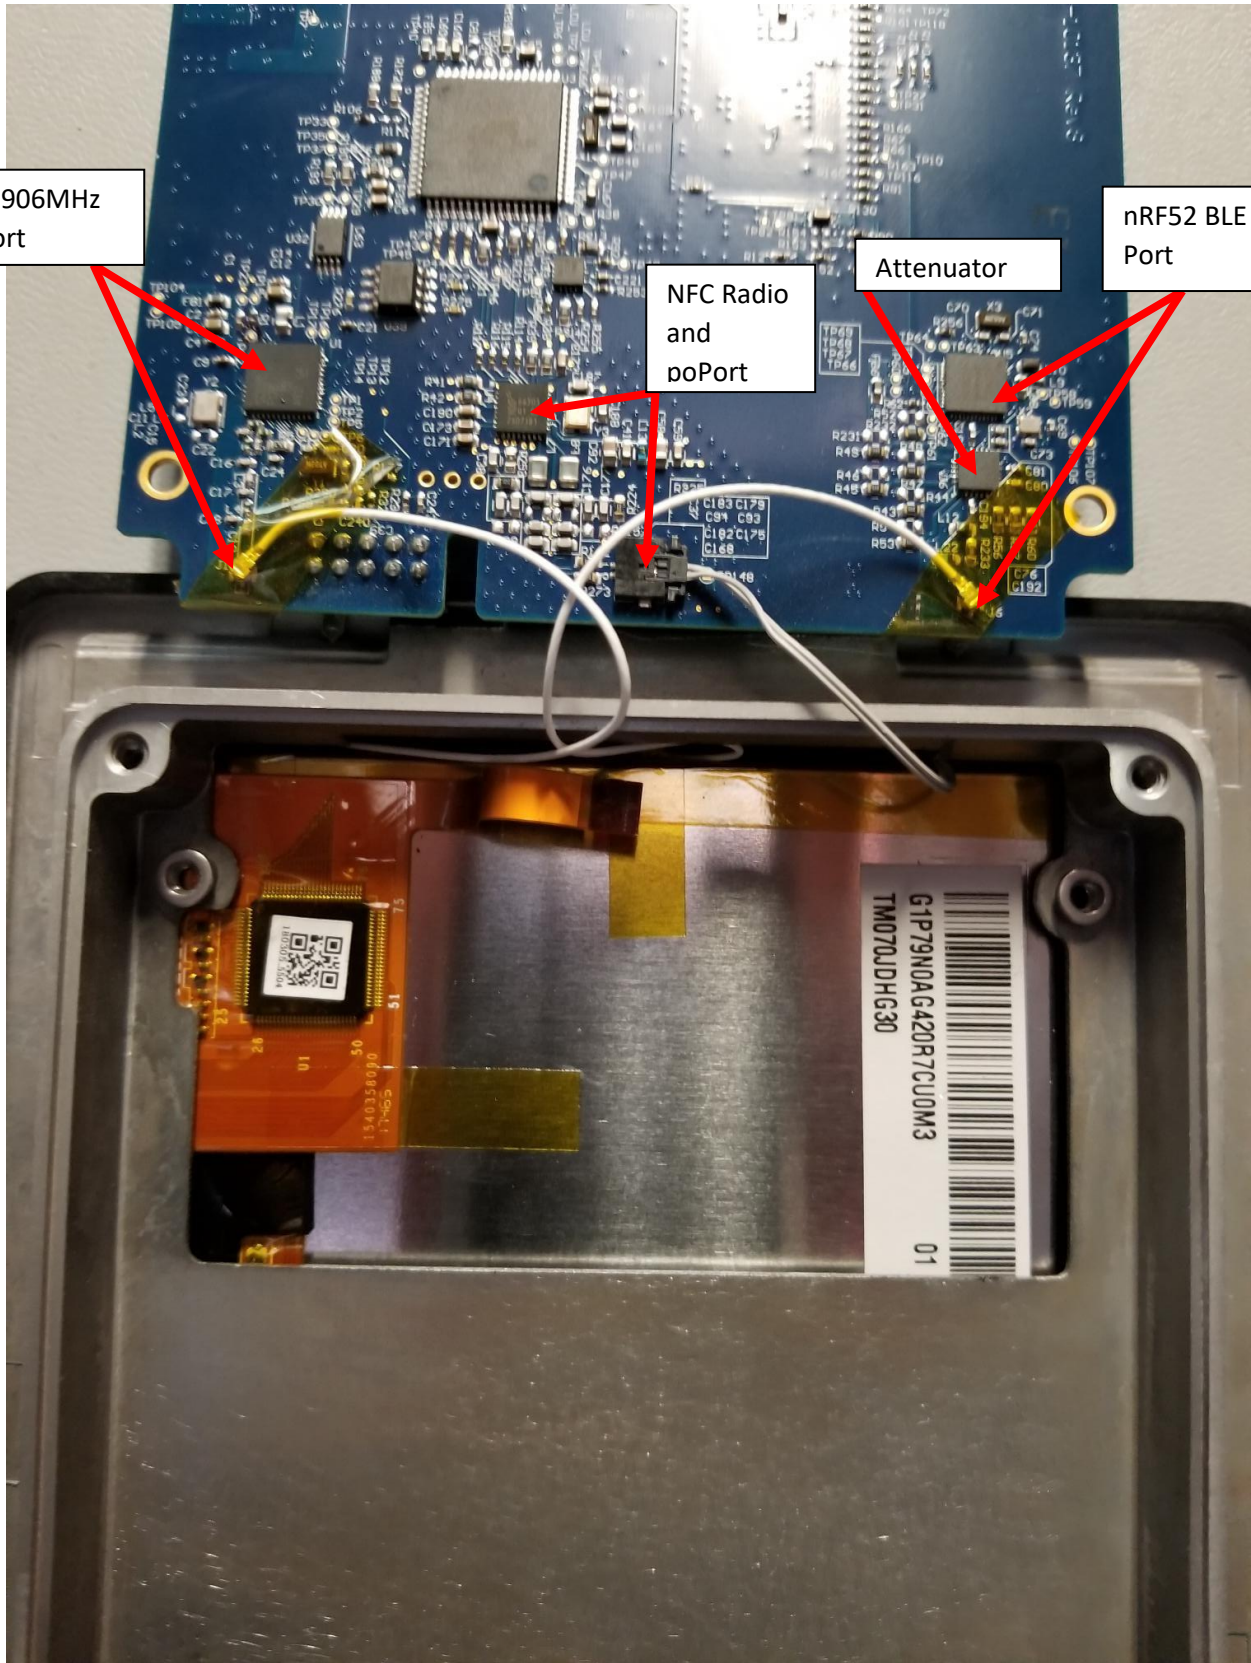

CC1310 SRD 906MHz
Radio and Port

nRF52 BLE Radio and
Port

NFC Radio
and
poPort

Attenuator

G1P79N0AG420RTCUM3

TM070JDHG30

01