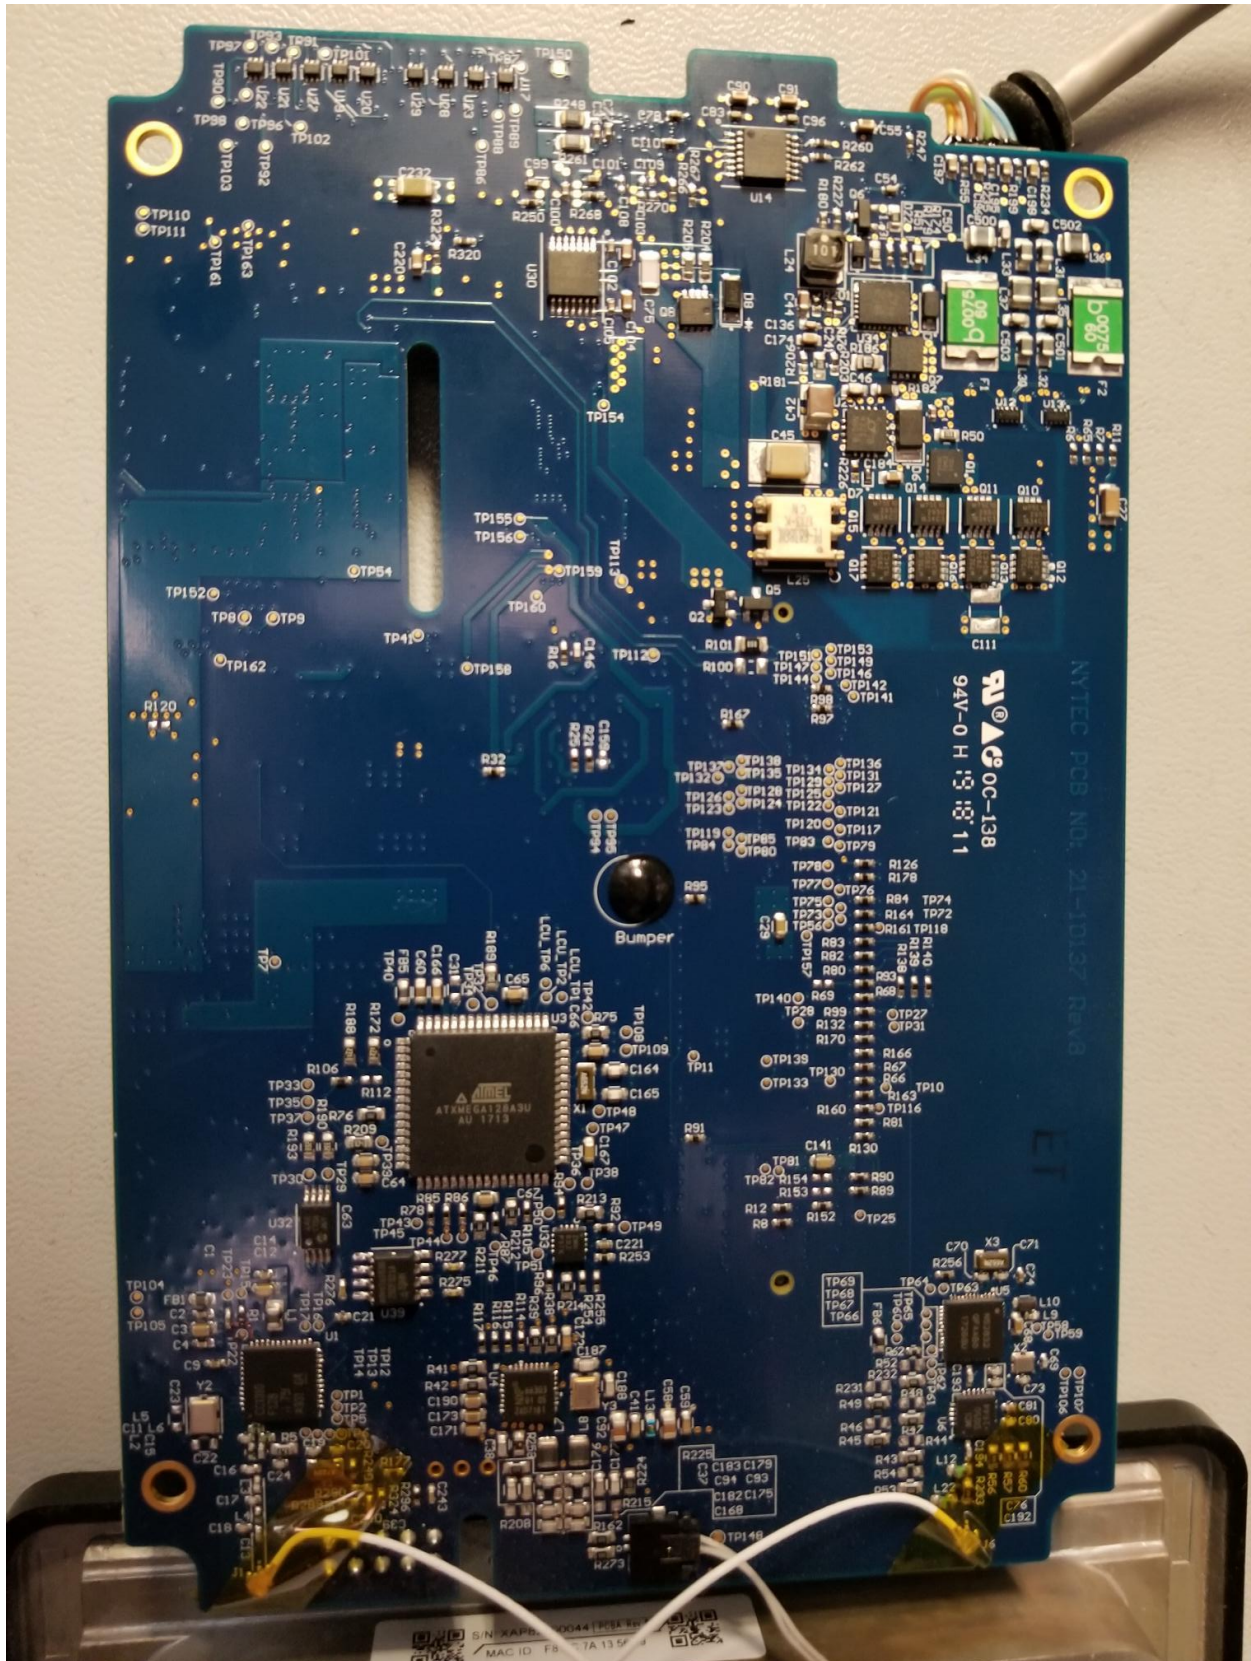

INTERNAL PHOTOS

POE Ethernet Cable Assembly

Mic & ALS Flex

Camera Flex

Display Flex

Speaker Cable Assembly

Programming/Debug Connector

LiFEPO3 Battery Connector

VAR-SOM-DUAL\_1000C\_1024R\_512N\_8G\_EC\_AC\_IT\_LO

Touch Flex

Service Port

3v3 PWR RST

94V-0 H 13 11  
MOC-138

Bumper

S/N: XAPR...0044  
MAC ID: FR...7A13M

CC1310 SRD 906MHz  
Radio and Port