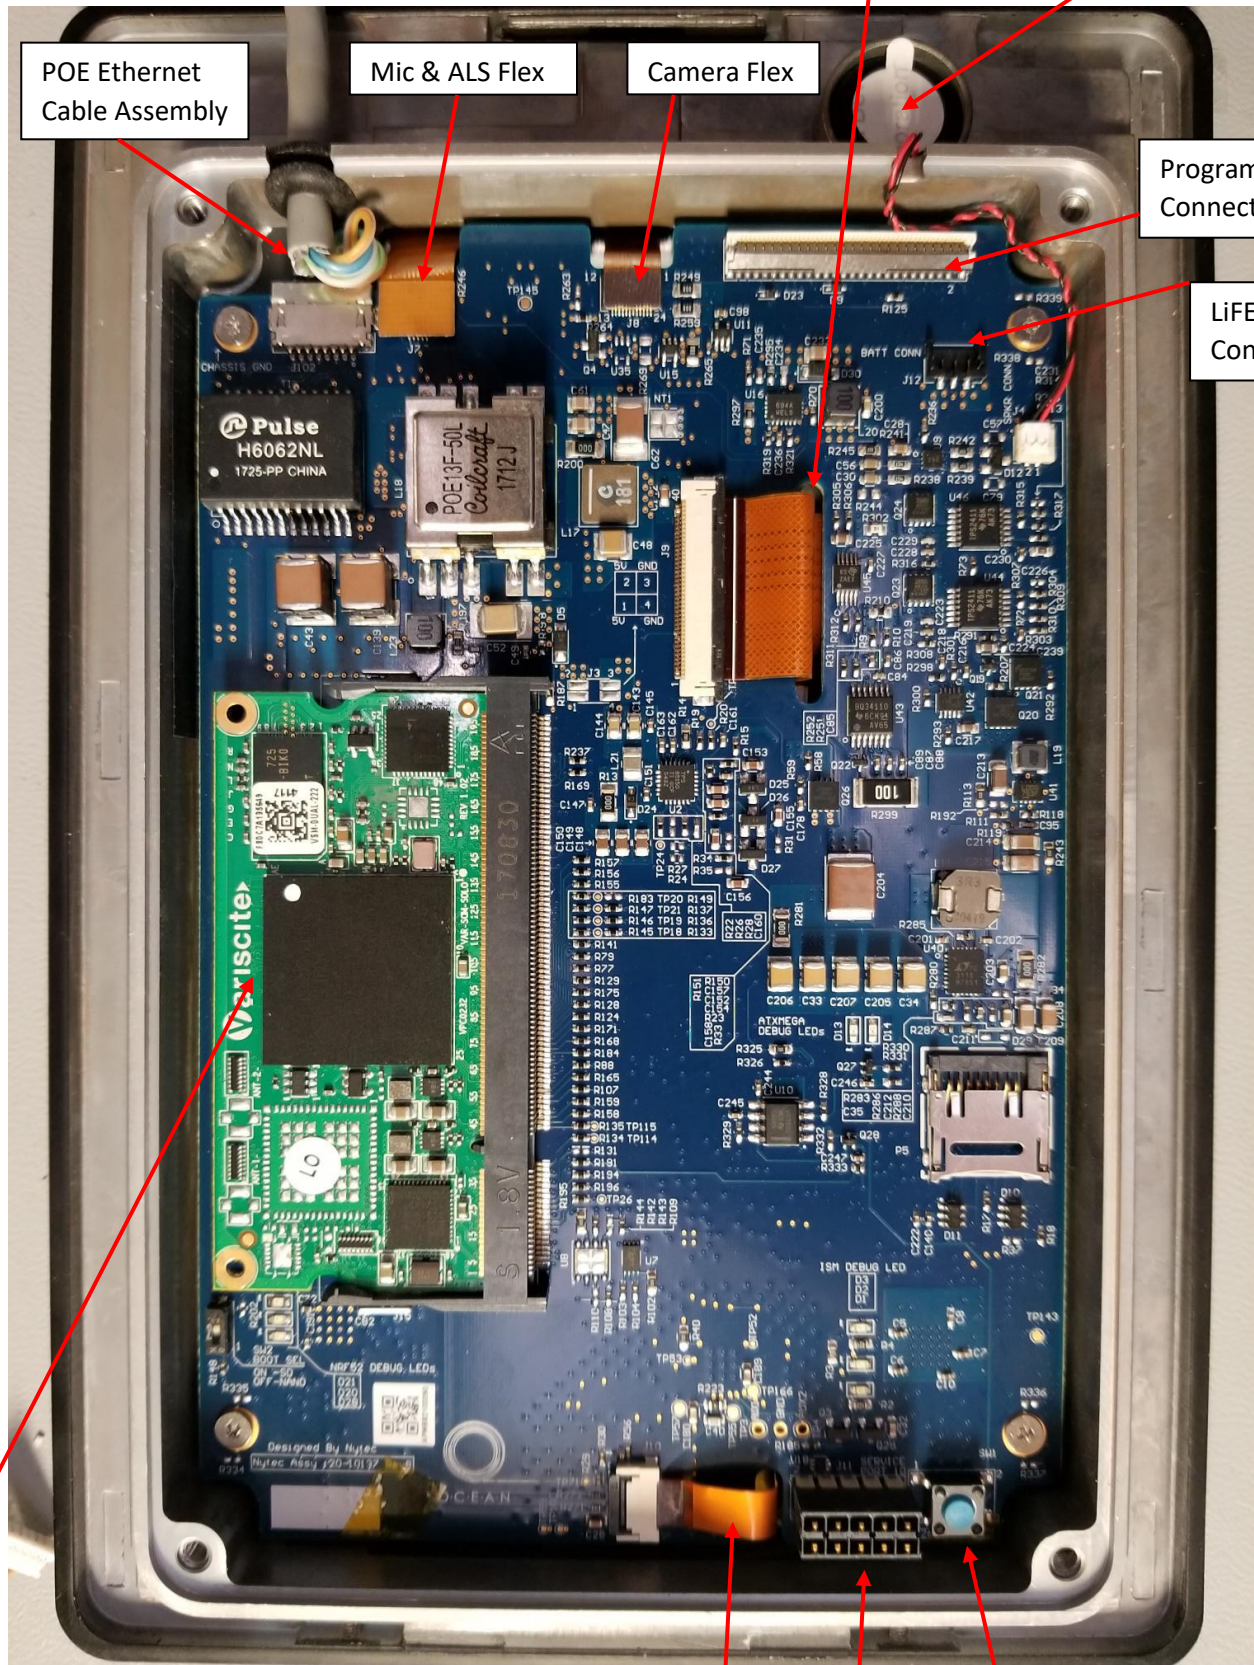

INTERNAL PHOTOS

POE Ethernet Cable Assembly

Mic & ALS Flex

Camera Flex

Display Flex

Speaker Cable Assembly

Programming/Debug Connector

LiFEPO3 Battery Connector

VAR-SOM-DUAL\_1000C\_1024R\_512N\_8G\_EC\_AC\_IT\_LO

Touch Flex

Service Port

3v3 PWR RST

94V-0 H 13 11  
MOC-138

Bumper

S/N: XAPR...0044  
MAC ID: FR...7A13M

CC1310 SRD 906MHz  
Radio and Port