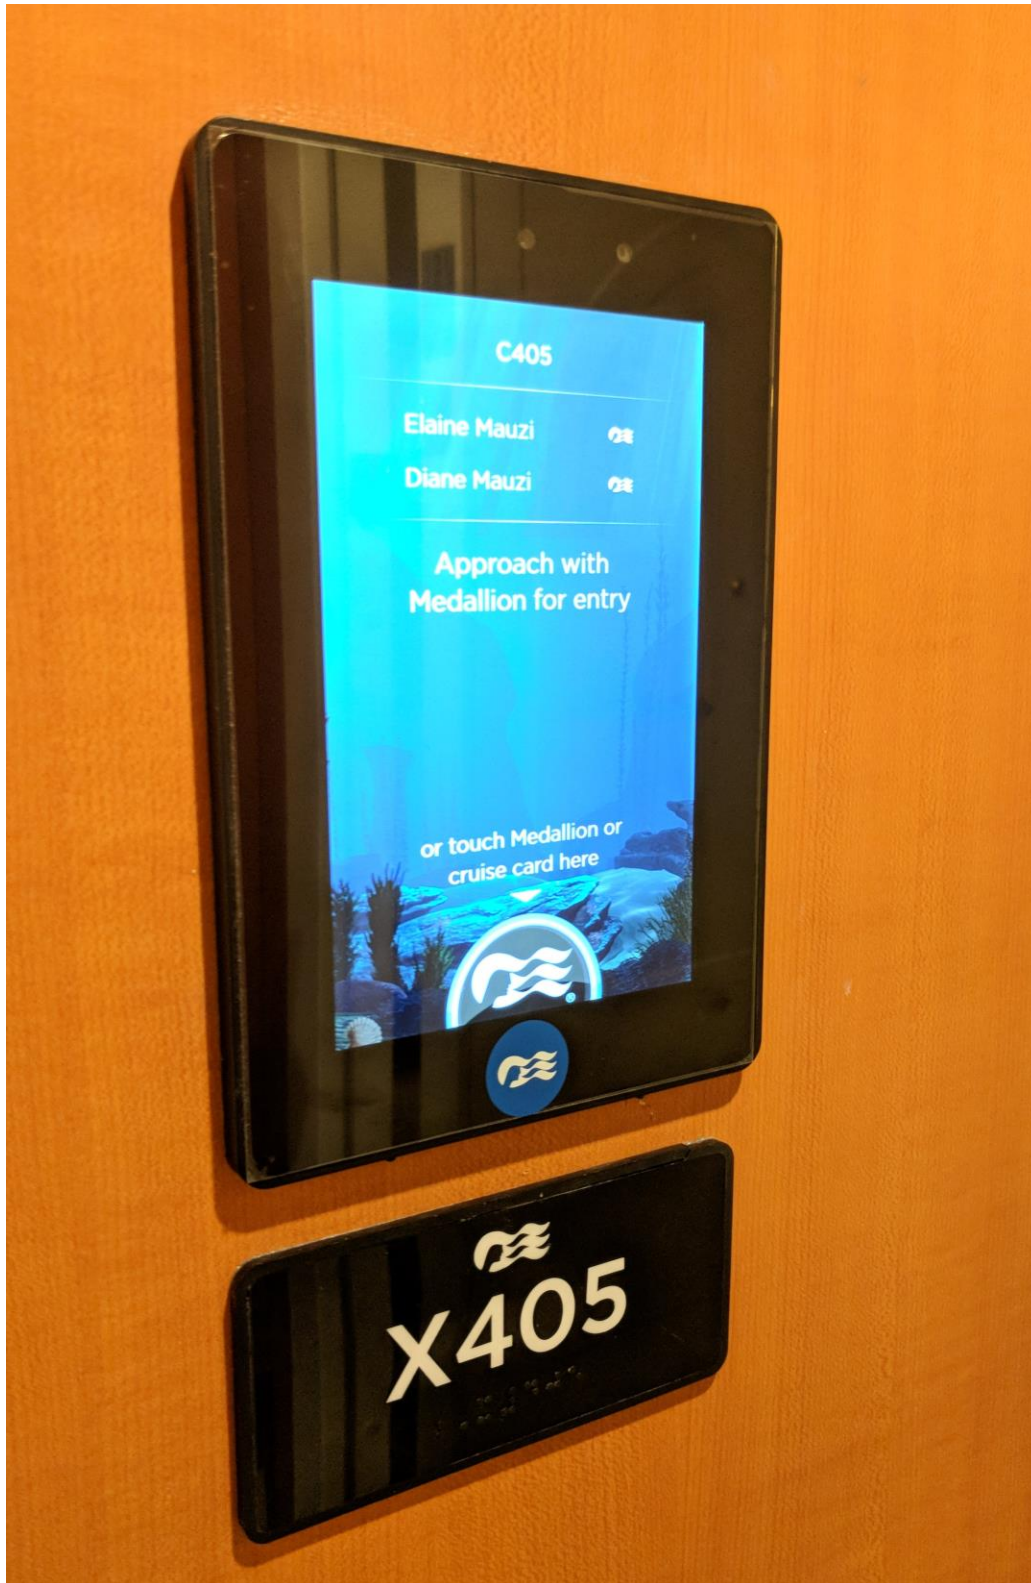

Xi Access Panel External Photos

1 Installed equipment

Near the state room door in the actual deployment environment

2 Installed equipment, close-up view

3 Equipment before installation

3.1 Rear view

Access Panel display and bezel

Access Panel enclosure

There is no external antenna, the only external port is the Ethernet cable.

3.2 Front view

Access Panel display and bezel

Access Panel enclosure

3.3 3D View

4 Detailed views

4.1 Front