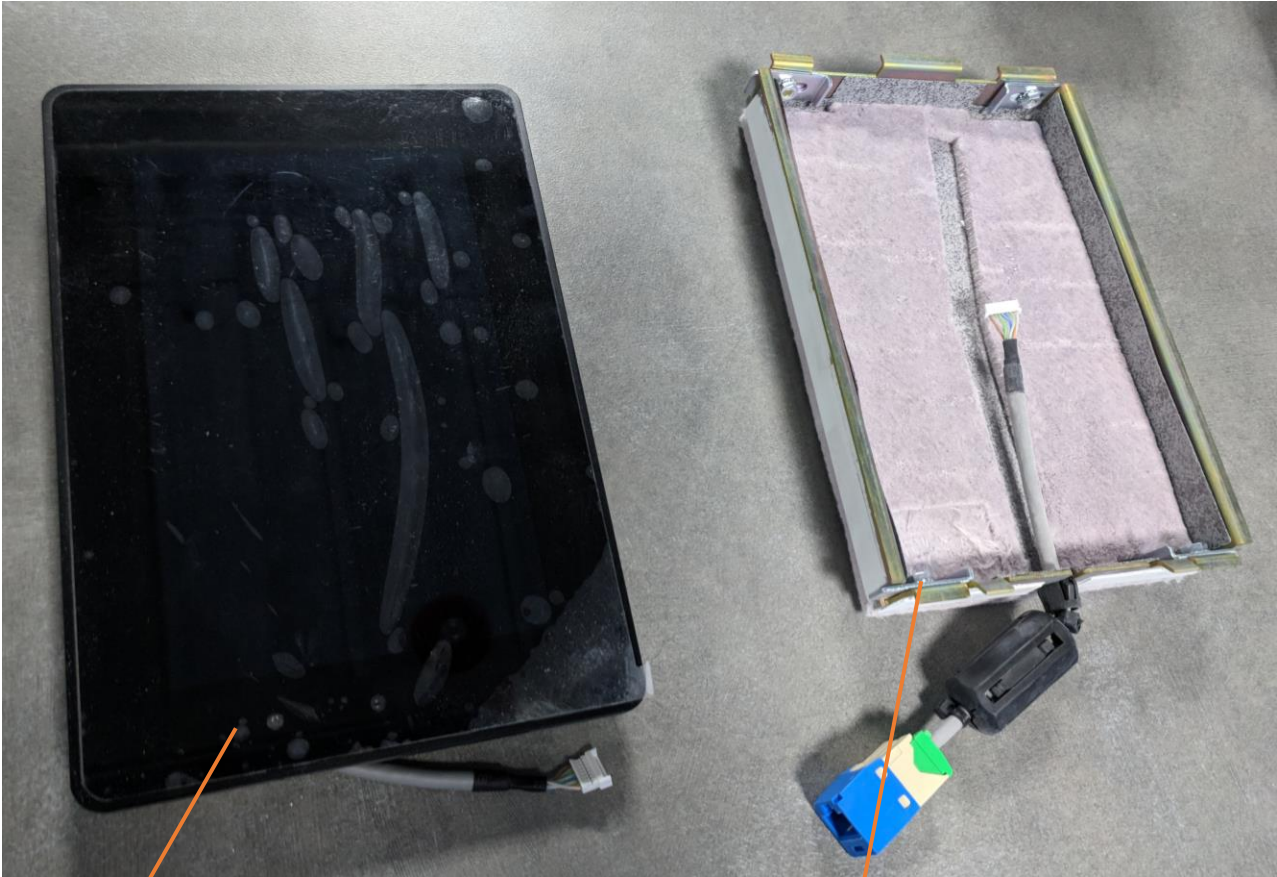

Xi Access Panel External Photos

1 Installed equipment

Near the state room door in the actual deployment environment

2 Installed equipment, close-up view

3 Equipment before installation

3.1 Rear view

Access Panel display and bezel

Access Panel enclosure

There is no external antenna, the only external port is the Ethernet cable.

3.2 Front view

Access Panel display and bezel

Access Panel enclosure

3.3 3D View

4 Detailed views

4.1 Front