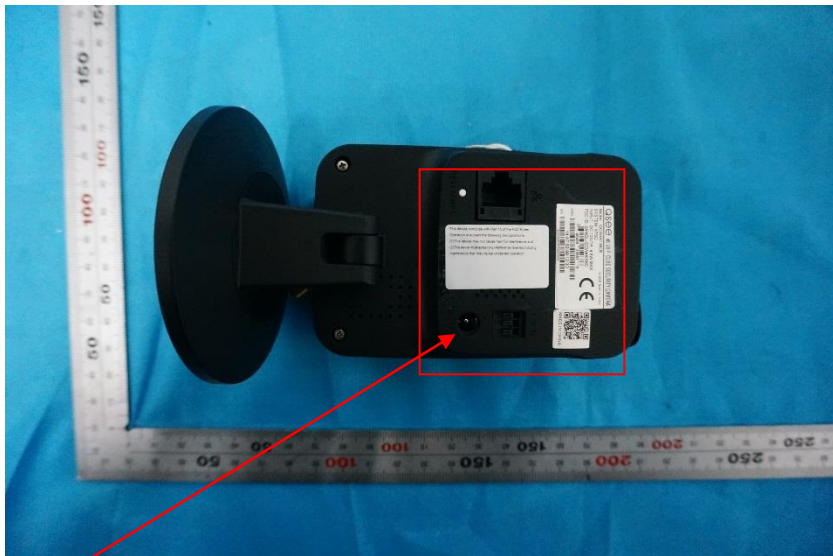

Qsee®

Wi-Fi HD Camera

Model: QCW4K1MCW

Q-SEE Scan N' View

SYSTEM:NTSC

INPUT:DC 12V/1A 4.8W MAX

FCC ID:2ANQL-QCW4K1MC

FCC E

MAC: 14:A7:8B:64:09:67

S/N: SJ02C8FYAG00004

MADE IN CHINA

This device complies with Part 15 of the FCC Rules.
Operation is subject the following two conditions:
(1)This device may not cause harmful interference, and
(2)This device must accept any interference received,including
interference that may cause undesired operation

Label location