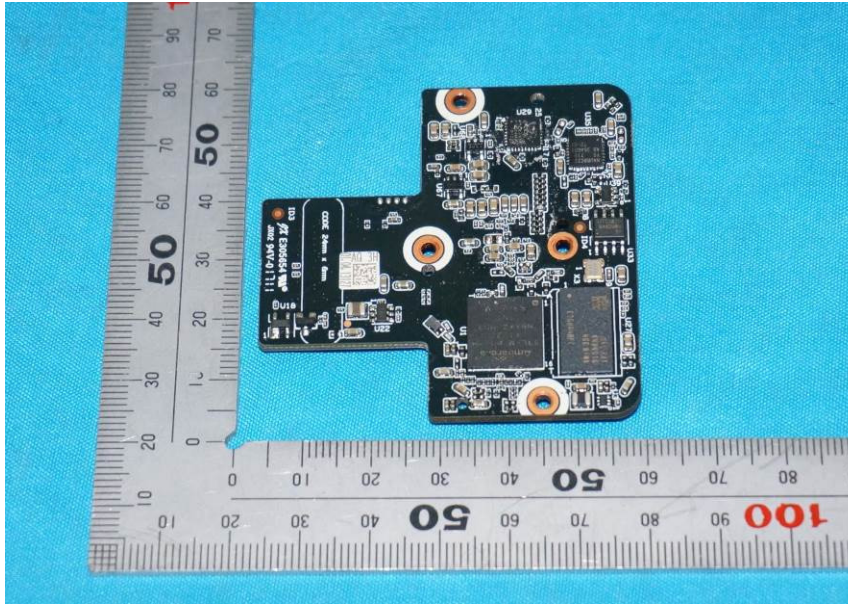

Internal Photos

| | |
|------------------------------------|---|
| Applicant: | Digital Peripheral Solutions Inc |
| Address of Applicant: | 8015 E Crystal Drive , Anaheim,CA 92807 |
| Equipment Under Test (EUT): | |
| Product Name: | 4K WI-FI CUBE SECURITY CAMRA |
| Model No.: | QCW4K1MCW |