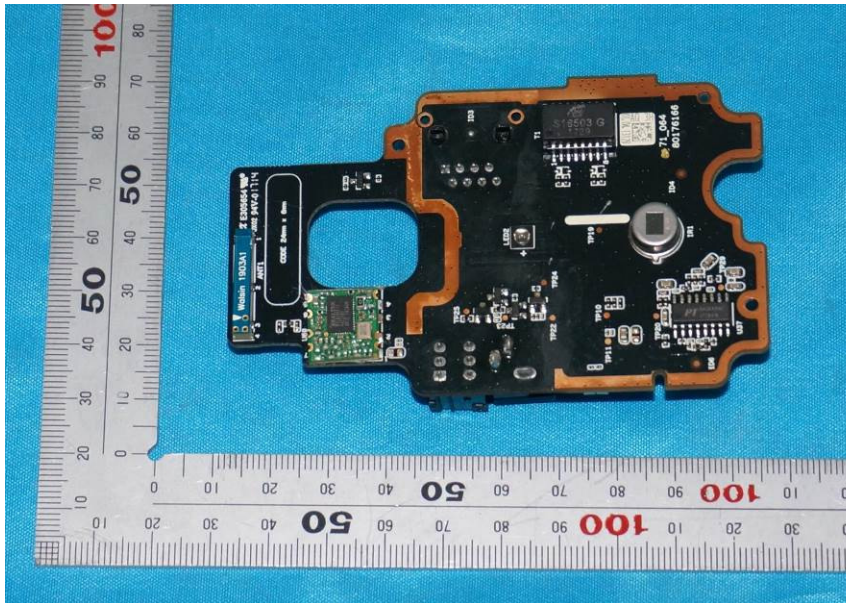

Internal Photos

| | |
|------------------------------------|---|
| Applicant: | Digital Peripheral Solutions Inc |
| Address of Applicant: | 8015 E Crystal Drive , Anaheim,CA 92807 |
| Equipment Under Test (EUT): | |
| Product Name: | 4K WI-FI CUBE SECURITY CAMRA |
| Model No.: | QCW4K1MCW |