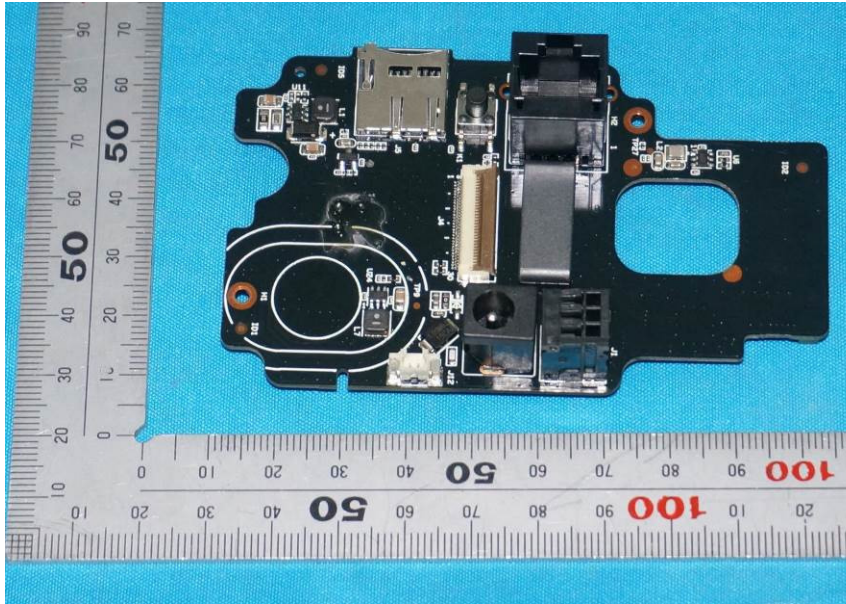

Internal Photos

| | |
|------------------------------------|---|
| Applicant: | Digital Peripheral Solutions Inc |
| Address of Applicant: | 8015 E Crystal Drive , Anaheim,CA 92807 |
| Equipment Under Test (EUT): | |
| Product Name: | 4K WI-FI CUBE SECURITY CAMRA |
| Model No.: | QCW4K1MCW |