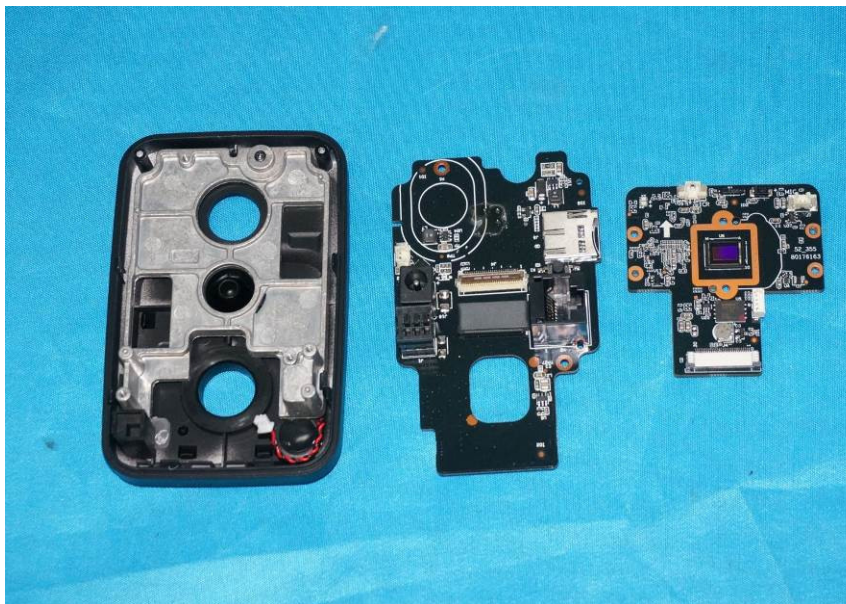

Internal Photos

| | |
|------------------------------------|---|
| Applicant: | Digital Peripheral Solutions Inc |
| Address of Applicant: | 8015 E Crystal Drive , Anaheim,CA 92807 |
| Equipment Under Test (EUT): | |
| Product Name: | 4K WI-FI CUBE SECURITY CAMRA |
| Model No.: | QCW4K1MCW |