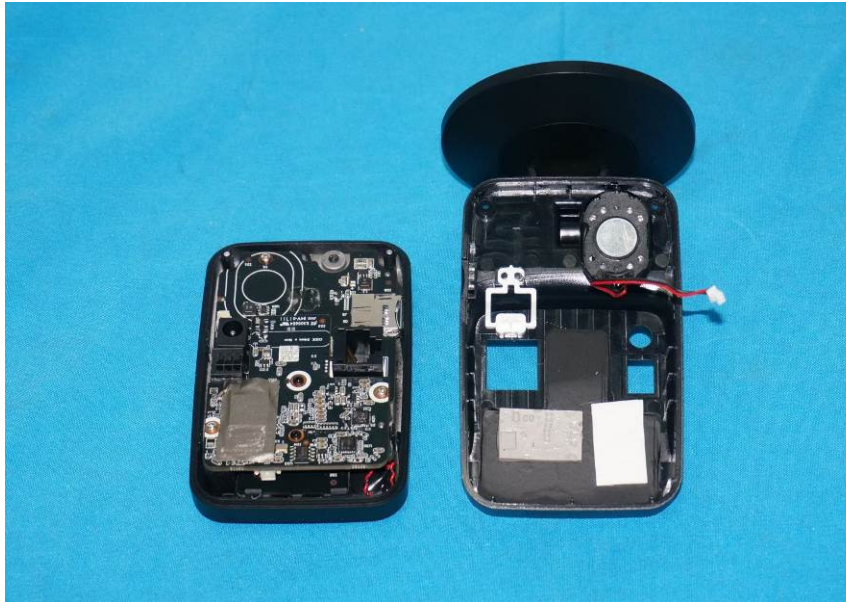

Internal Photos

| | |
|------------------------------------|---|
| Applicant: | Digital Peripheral Solutions Inc |
| Address of Applicant: | 8015 E Crystal Drive , Anaheim,CA 92807 |
| Equipment Under Test (EUT): | |
| Product Name: | 4K WI-FI CUBE SECURITY CAMRA |
| Model No.: | QCW4K1MCW |