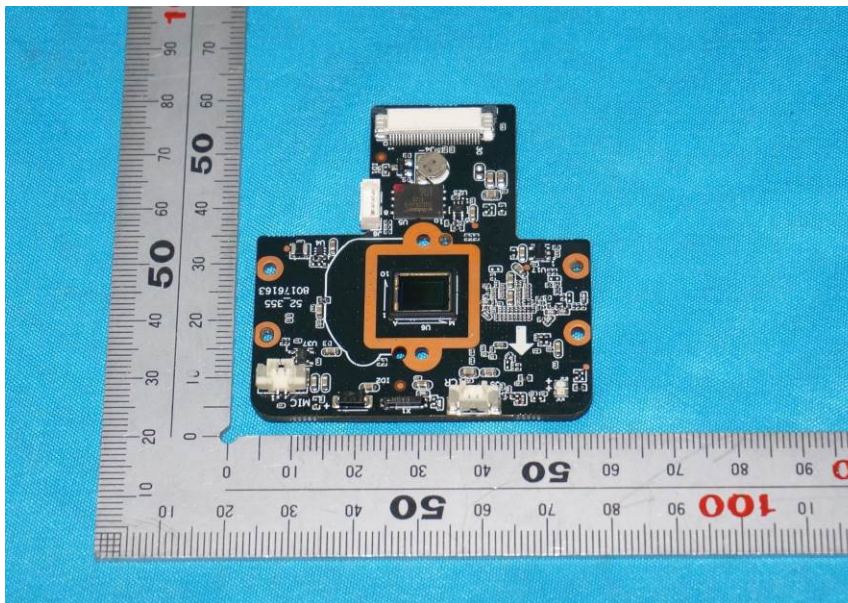

Internal Photos

| | |
|------------------------------------|---|
| Applicant: | Digital Peripheral Solutions Inc |
| Address of Applicant: | 8015 E Crystal Drive , Anaheim,CA 92807 |
| Equipment Under Test (EUT): | |
| Product Name: | 4K WI-FI CUBE SECURITY CAMRA |
| Model No.: | QCW4K1MCW |