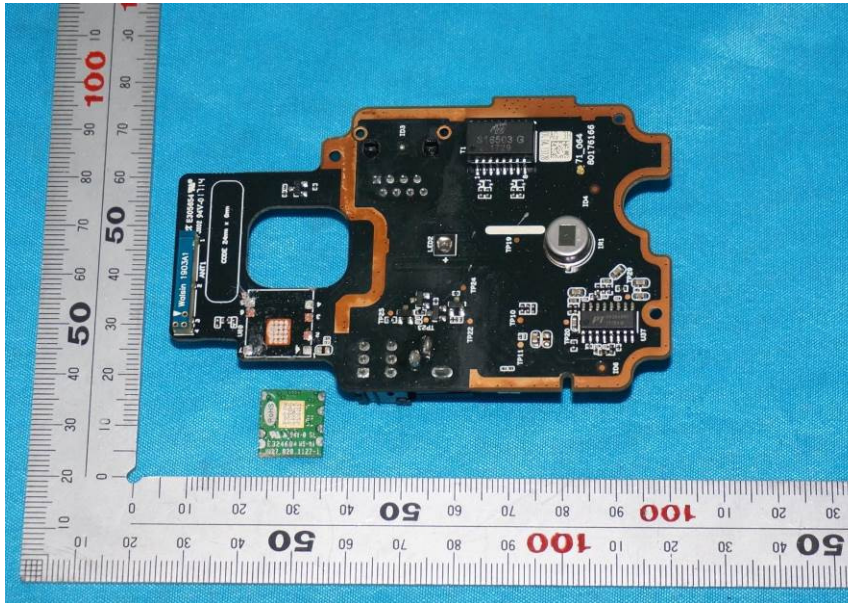

Internal Photos

| | |
|------------------------------------|---|
| Applicant: | Digital Peripheral Solutions Inc |
| Address of Applicant: | 8015 E Crystal Drive , Anaheim,CA 92807 |
| Equipment Under Test (EUT): | |
| Product Name: | 4K WI-FI CUBE SECURITY CAMRA |
| Model No.: | QCW4K1MCW |