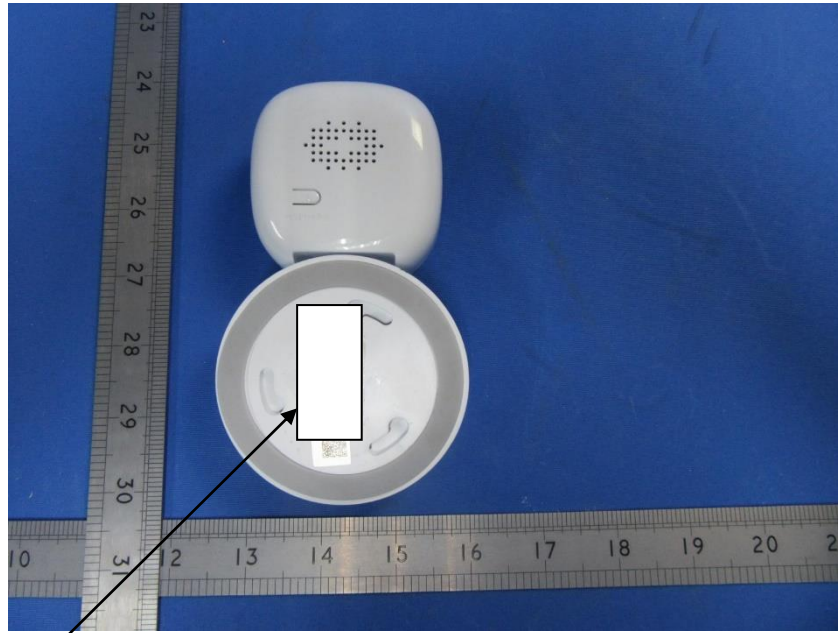

Qsee®

Wi-Fi HD Camera

Model:QCW2MP

Q-SEE Scan N' View

SYSTEM:NTSC

INPUT:DC 5V/1A 2.5W MAX

FCC ID:2ANQL-QCW2MP

MADE IN CHINA

MAC: AA:BB:CC:DD:EE:FF

S/N: CODE1

Label location

Remark: The product is small to place the FCC statement on the product and it be placed in the User Manual which the device is marketed.