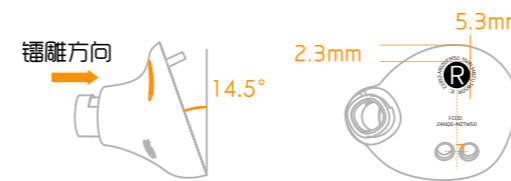

Headphones shell

left

1:1
1.45mm*8mm

Center right and left.
Grey apple
gray (pt429c)

right

1:1
1.45mm*8mm

Center right and left.
Grey apple
gray (pt429c)

Cartridge case

1:1
15mm*2.7mm
Centered around
Grey apple
gray (pt429c)

1:1
38.8mm*15.3mm
Up and down
in the middle
Grey apple
gray
(pt429c)

5.2*9.38mm
Grey apple gray
(pt429c)

5.2*9.38mm
Grey apple gray
(pt429c)