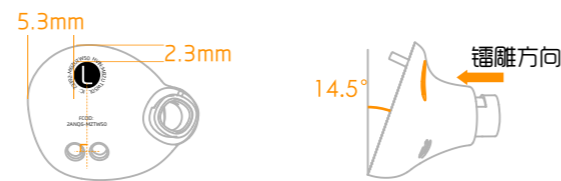

Headphones shell

left

1:1
1.45mm*8mm

Center right and left.
Grey apple
gray (pt429c)

right

1:1
1.45mm*8mm

Center right and left.
Grey apple
gray (pt429c)

Cartridge case

1:1
15mm*2.7mm
Centered around
Grey apple
gray (pt429c)

1:1
38.8mm*15.3mm
Up and down
in the middle
Grey apple
gray
(pt429c)

5.2*9.38mm
Grey apple gray
(pt429c)

5.2*9.38mm
Grey apple gray
(pt429c)