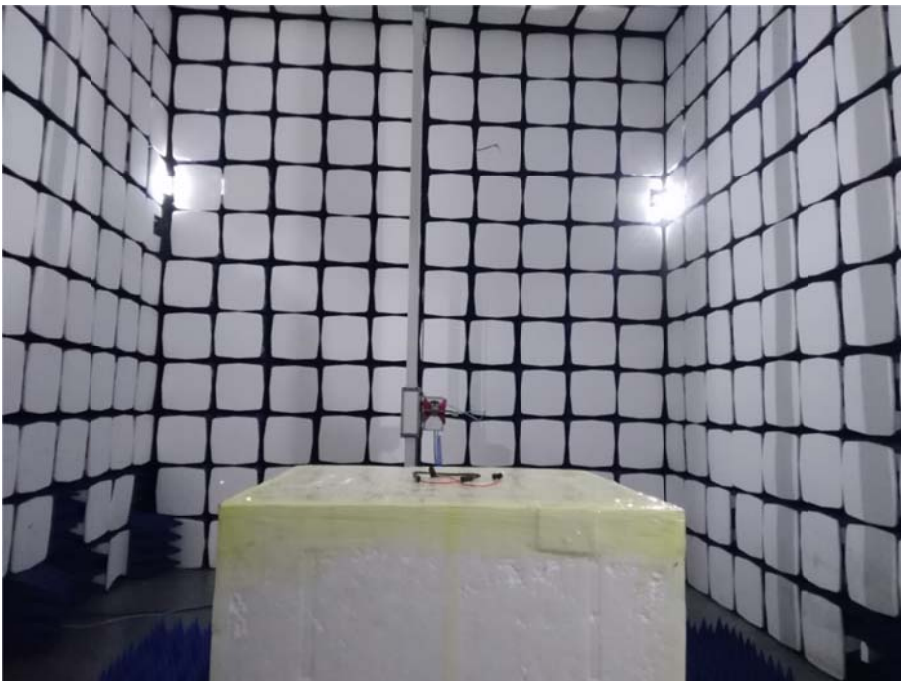

EXHIBIT 4 - TEST SETUP PHOTOGRAPHS

Conducted Emission Test Setup

Radiation Emission Test Setup (Below 30MHz)

Radiation Emission Test Setup (30MHz to 1GHz)**Radiation Emission Test Setup (1GHz to 18GHz)**

Radiation Emission Test Setup (Above 18GHz)