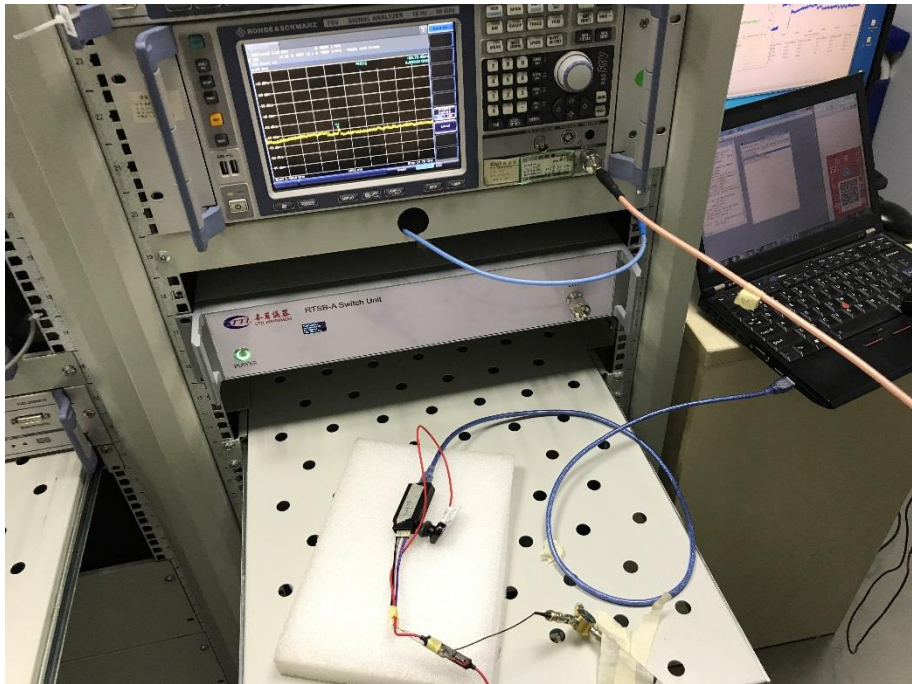

ANNEX B TEST SETUP PHOTOS

1 Radiated Test Photo

Below 30MHz

30 MHz-1 GHz

Close-up

Above 1GHz

Close-up

2 Conducted Test Photo

Conducted Test-BT3.0

Conducted Test-BLE

3 Conducted Emission

Conducted Emission Test 1

Conducted Emission Test 2