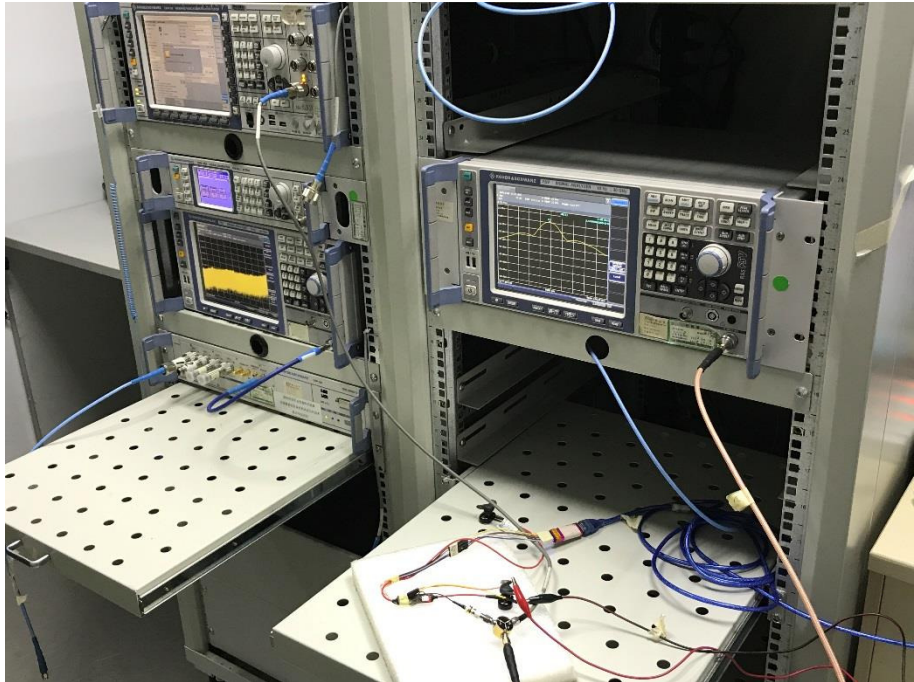

ANNEX B TEST SETUP PHOTOS

1 Radiated Test Photo

Below 30MHz

30 MHz-1 GHz

Close-up

Above 1GHz

Close-up

2 Conducted Test Photo

Conducted Test-BT3.0

Conducted Test-BLE

3 Conducted Emission

Conducted Emission Test 1

Conducted Emission Test 2