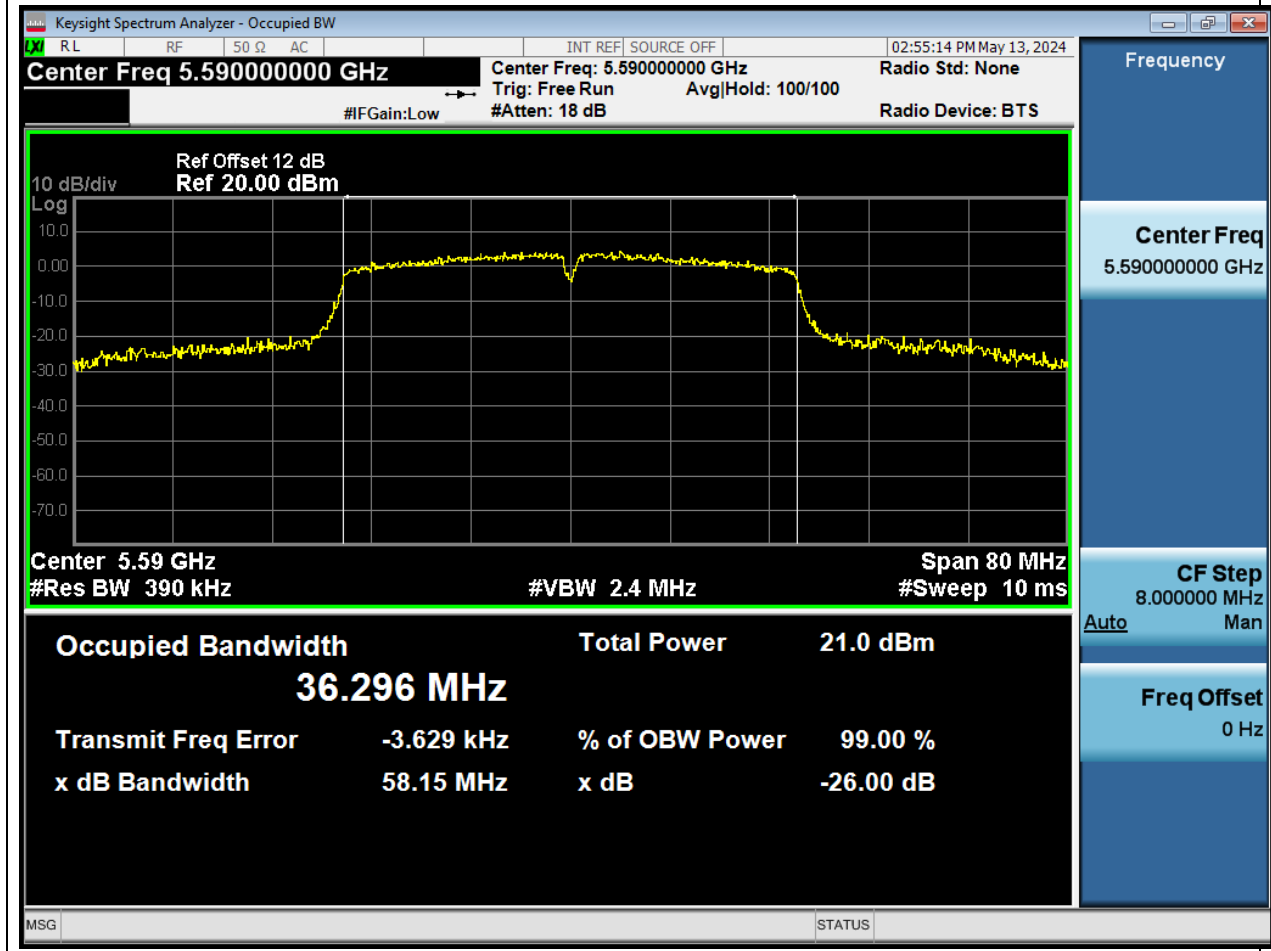

42. 802.11ac_40M_U-NII-2C_M_ANT1

42.1. A.2.2-99% Bandwidth(NTNV)

Center Frequency (MHz)	OBW Power (%)	RBW (MHz)	Detector	Limit (MHz)	OBW (MHz)	Verdict
5590	99	0.39	Peak	46	36.295783	N/A