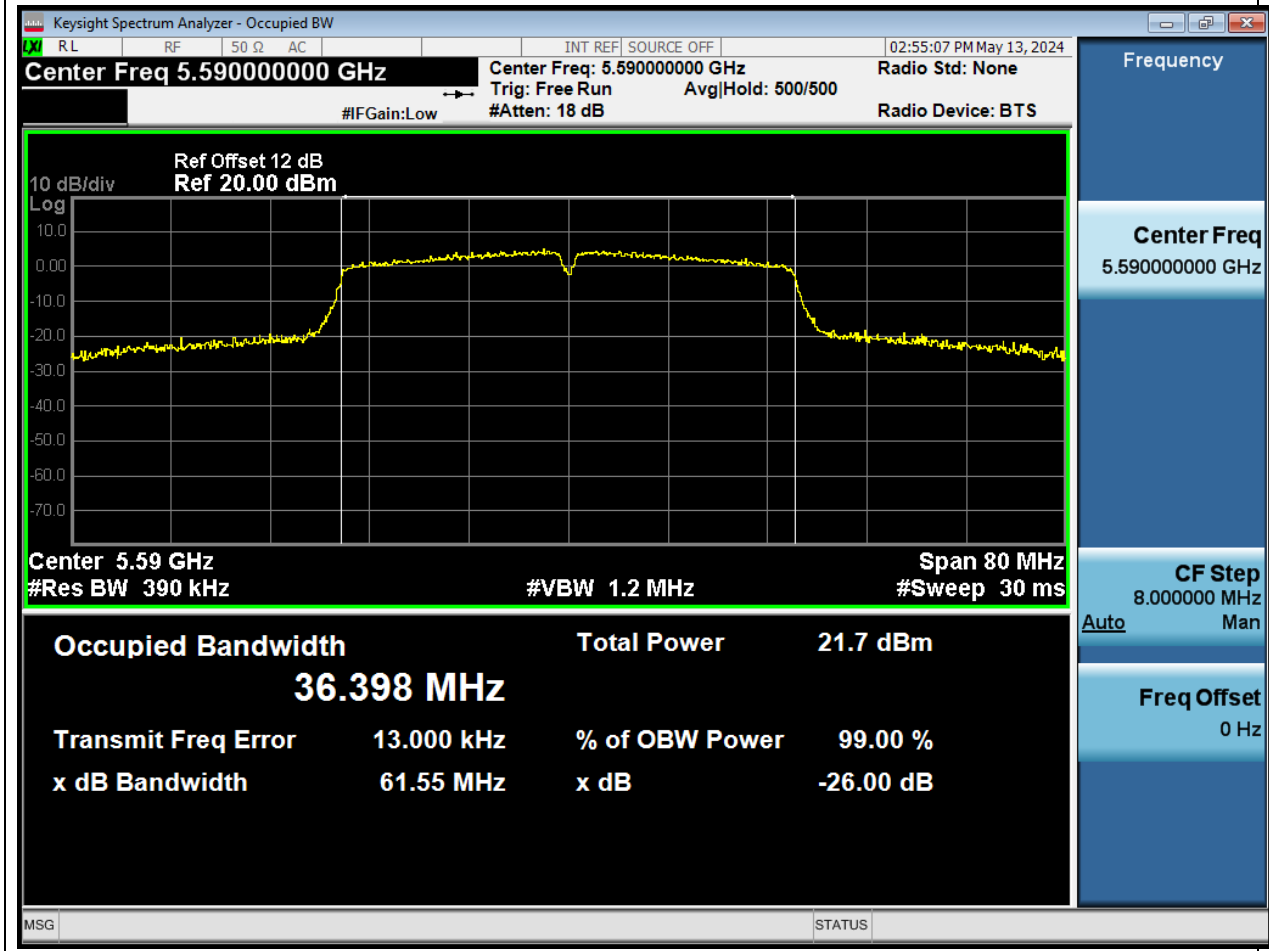

42. 802.11ac_40M_U-NII-2C_M_ANT1

42.1. A.2-26dB Bandwidth(NTNV)

Center Frequency (MHz)	XdB Down	RBW (MHz)	Detector	Limit (MHz)	XdB BandWidth (MHz)	Verdict
5590	26	0.39	Peak	0	61.550946	N/A