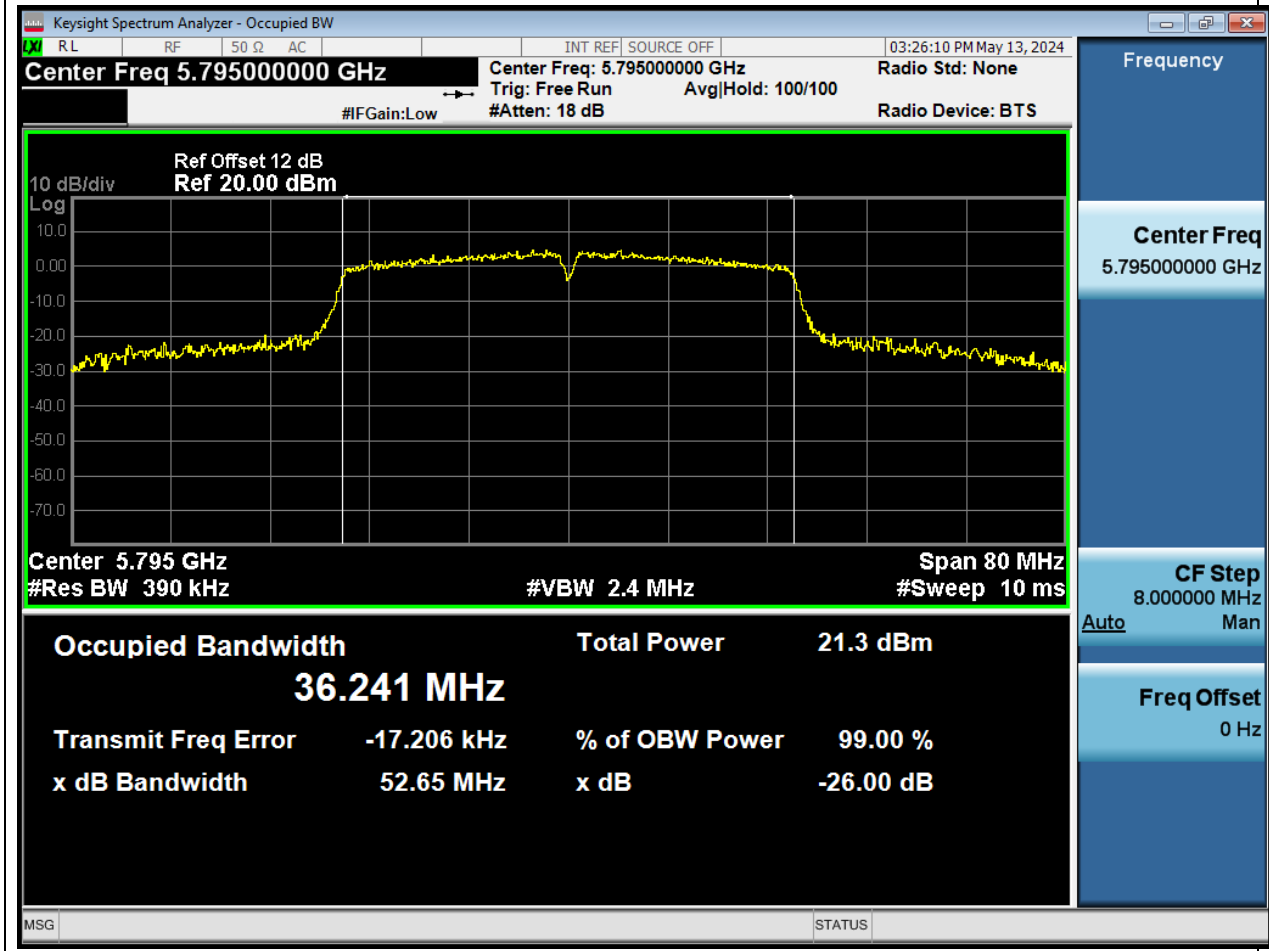

58. 802.11ac_40M_U-NII-3_H_ANT1

58.1. A.2.2-99% Bandwidth(NTNV)

Center Frequency (MHz)	OBW Power (%)	RBW (MHz)	Detector	Limit (MHz)	OBW (MHz)	Verdict
5795	99	0.39	Peak	46	36.241218	N/A