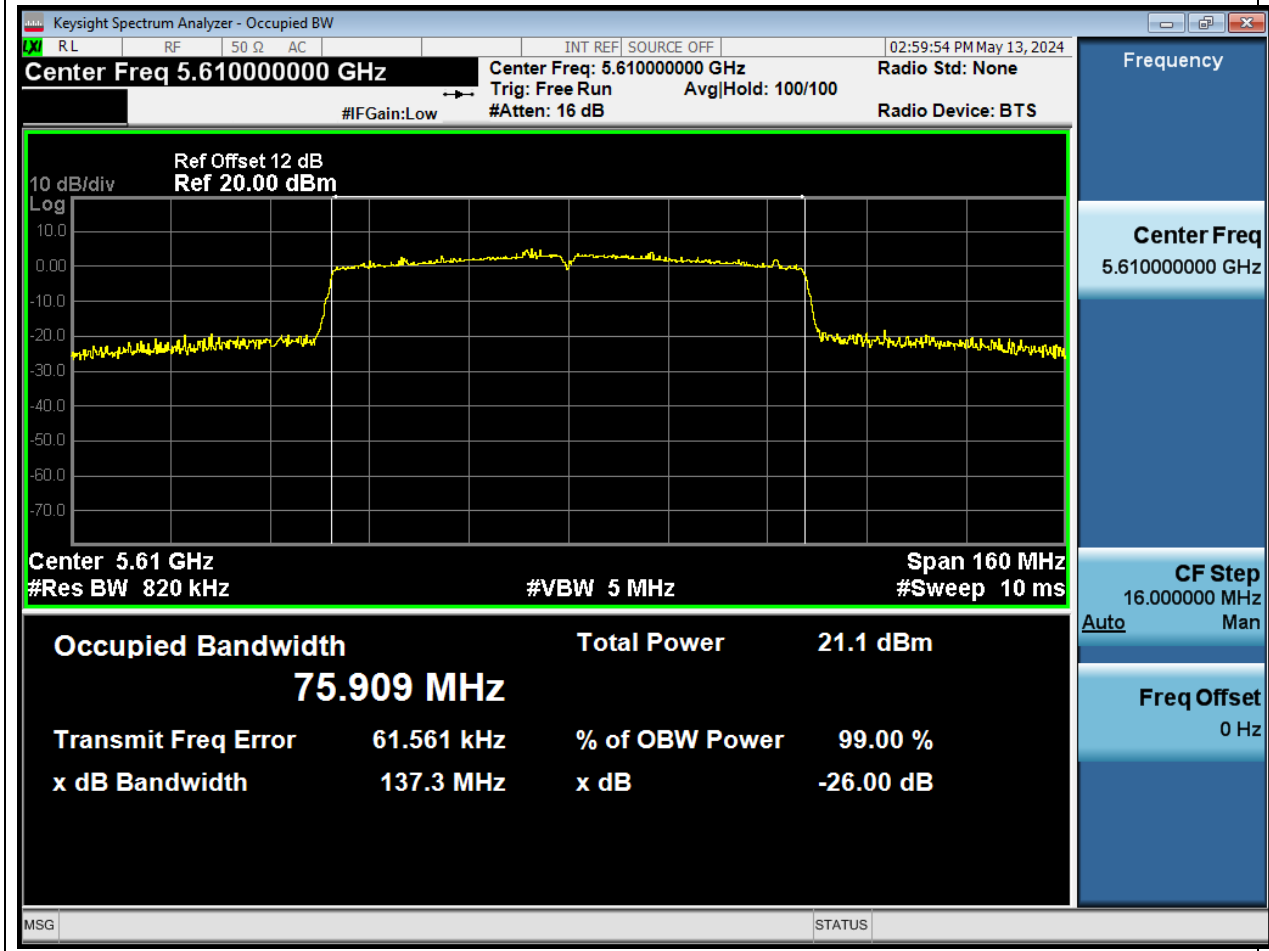

45. 802.11ac_80M_U-NII-2C_M_ANT1

45.1. A.2.2-99% Bandwidth(NTNV)

Center Frequency (MHz)	OBW Power (%)	RBW (MHz)	Detector	Limit (MHz)	OBW (MHz)	Verdict
5610	99	0.82	Peak	86	75.909413	N/A