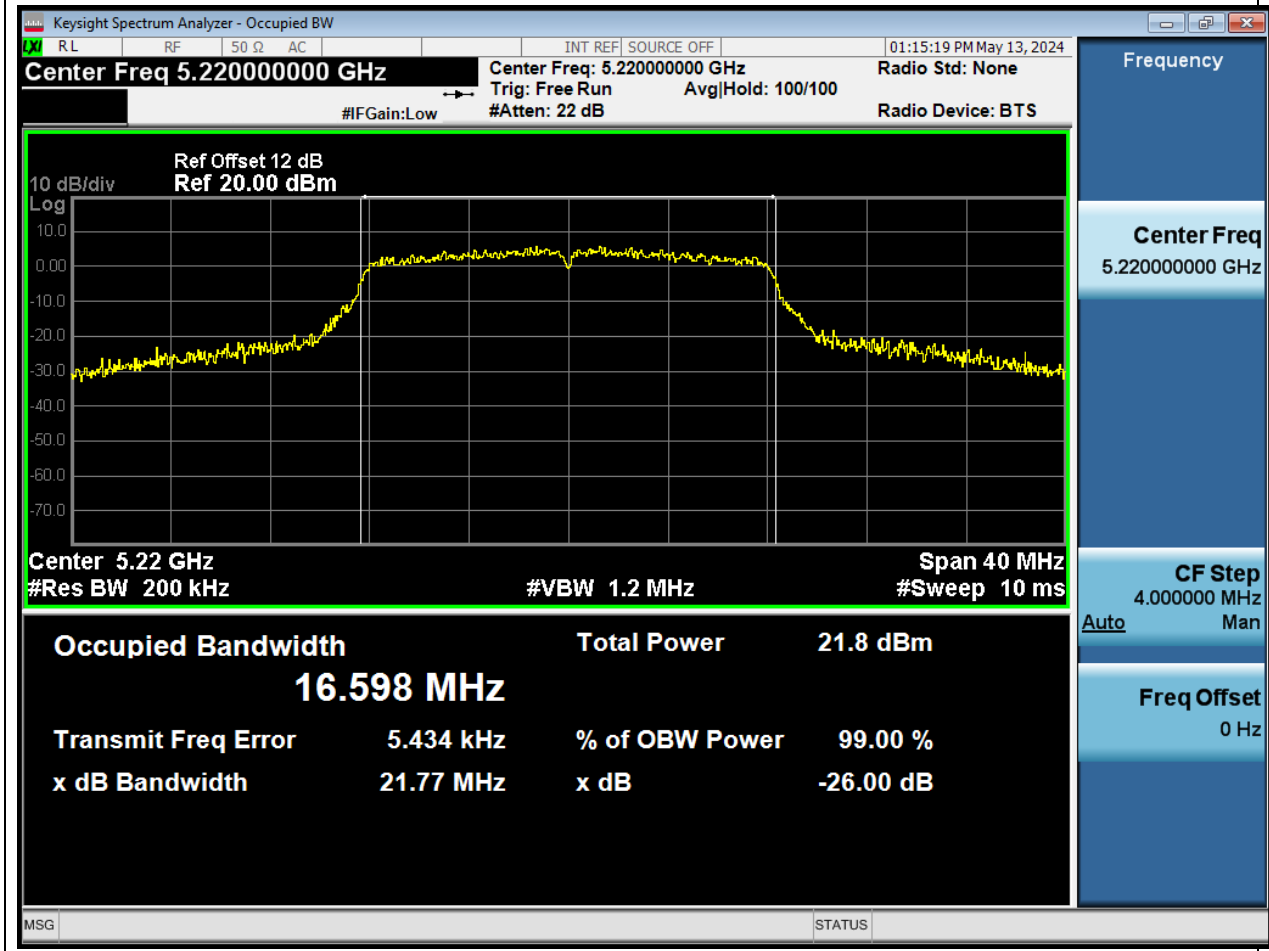

2. 802.11a_20M_U-NII-1_M_ANT1

2.1. A.2.2-99% Bandwidth(NTNV)

Center Frequency (MHz)	OBW Power (%)	RBW (MHz)	Detector	Limit (MHz)	OBW (MHz)	Verdict
5220	99	0.2	Peak	26	16.59757	N/A