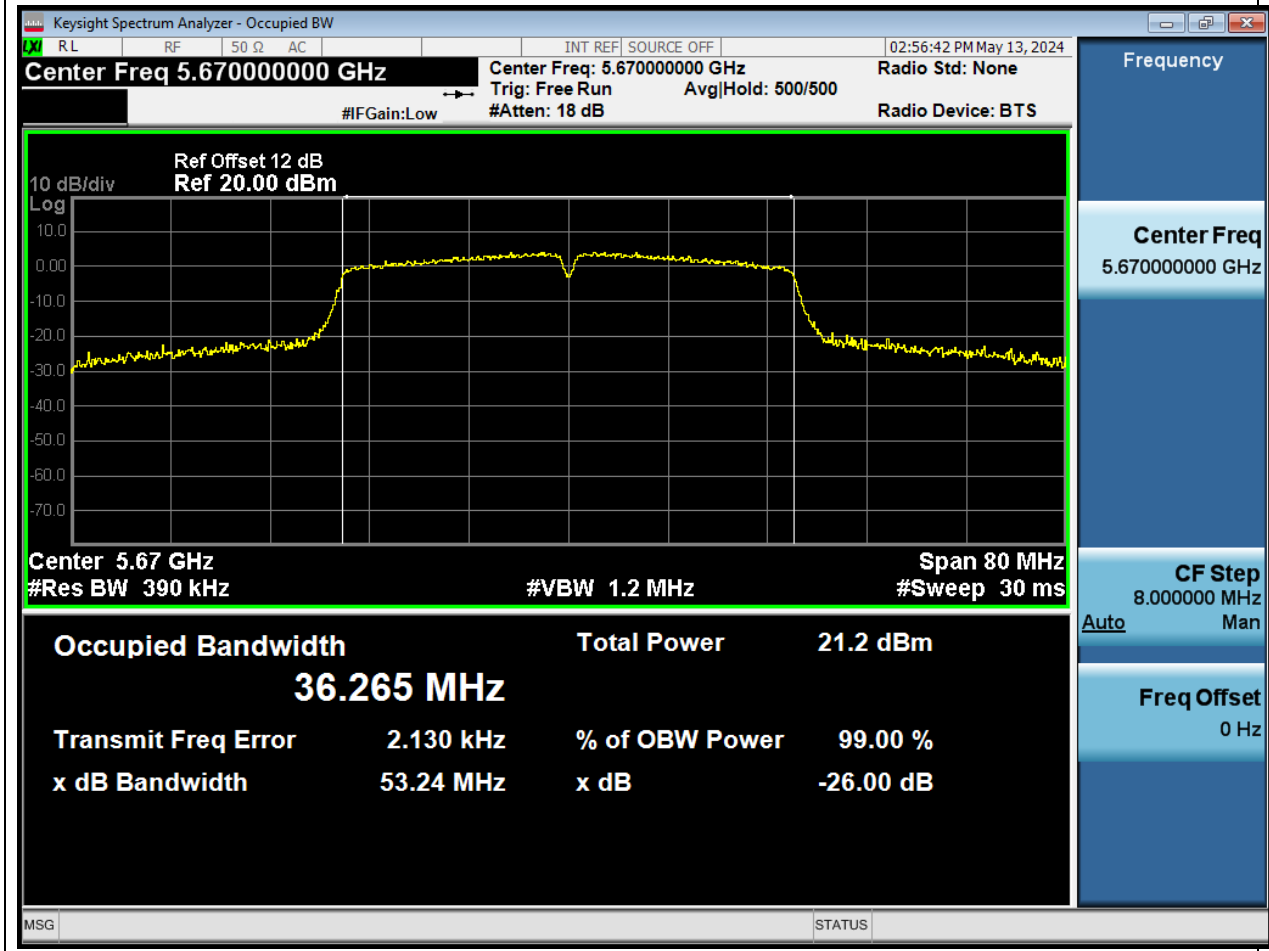

43. 802.11ac_40M_U-NII-2C_H_ANT1

43.1. A.2-26dB Bandwidth(NTNV)

Center Frequency (MHz)	XdB Down	RBW (MHz)	Detector	Limit (MHz)	XdB BandWidth (MHz)	Verdict
5670	26	0.39	Peak	0	53.235604	N/A