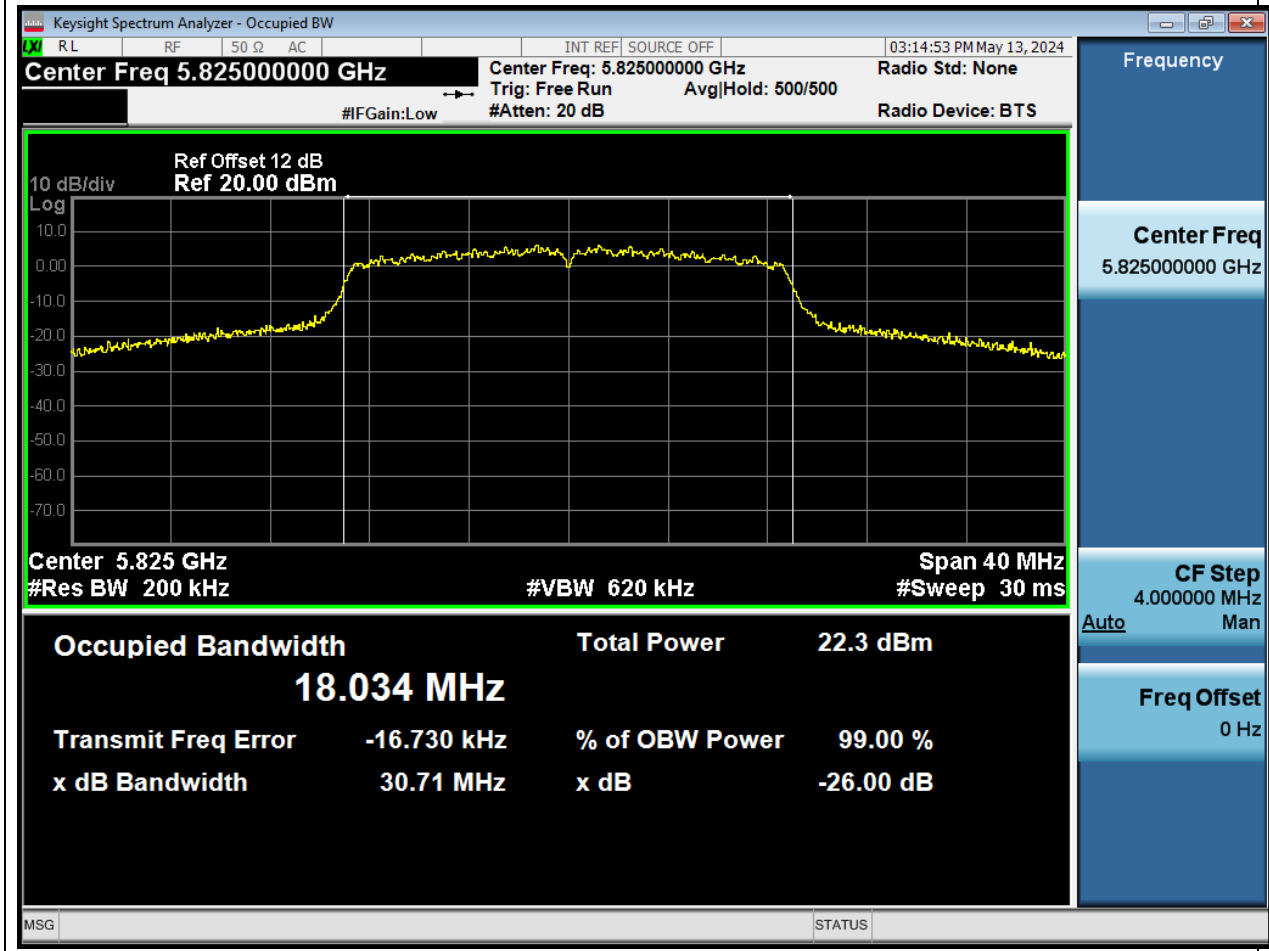

51. 802.11n_20M_U-NII-3_H_ANT1

51.1. A.2-26dB Bandwidth(NTNV)

Center Frequency (MHz)	XdB Down	RBW (MHz)	Detector	Limit (MHz)	XdB BandWidth (MHz)	Verdict
5825	26	0.2	Peak	0	30.708088	N/A