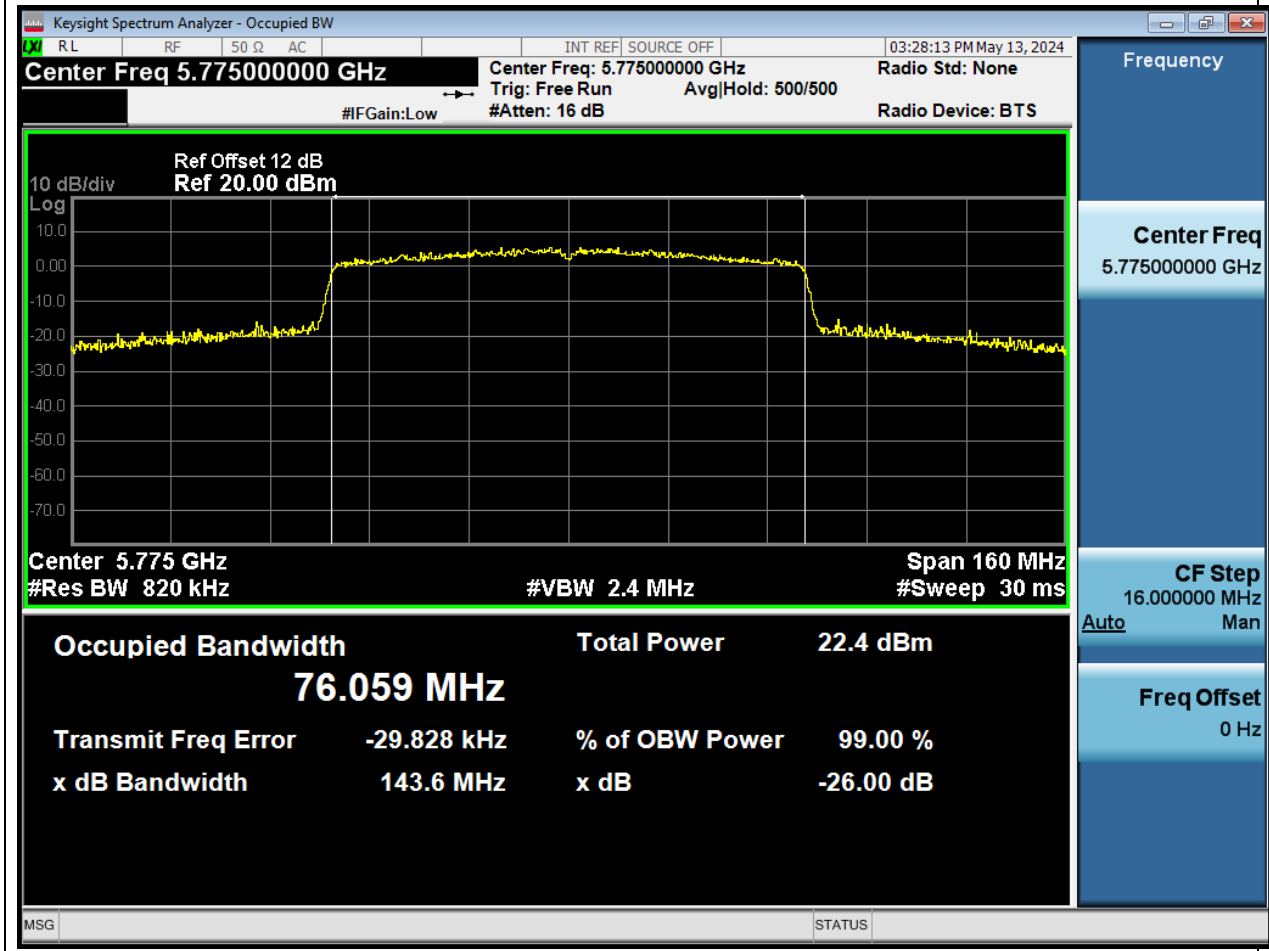

59. 802.11ac_80M_U-NII-3_M_ANT1

59.1. A.2-26dB Bandwidth(NTNV)

Center Frequency (MHz)	XdB Down	RBW (MHz)	Detector	Limit (MHz)	XdB BandWidth (MHz)	Verdict
5775	26	0.82	Peak	0	143.59832	N/A