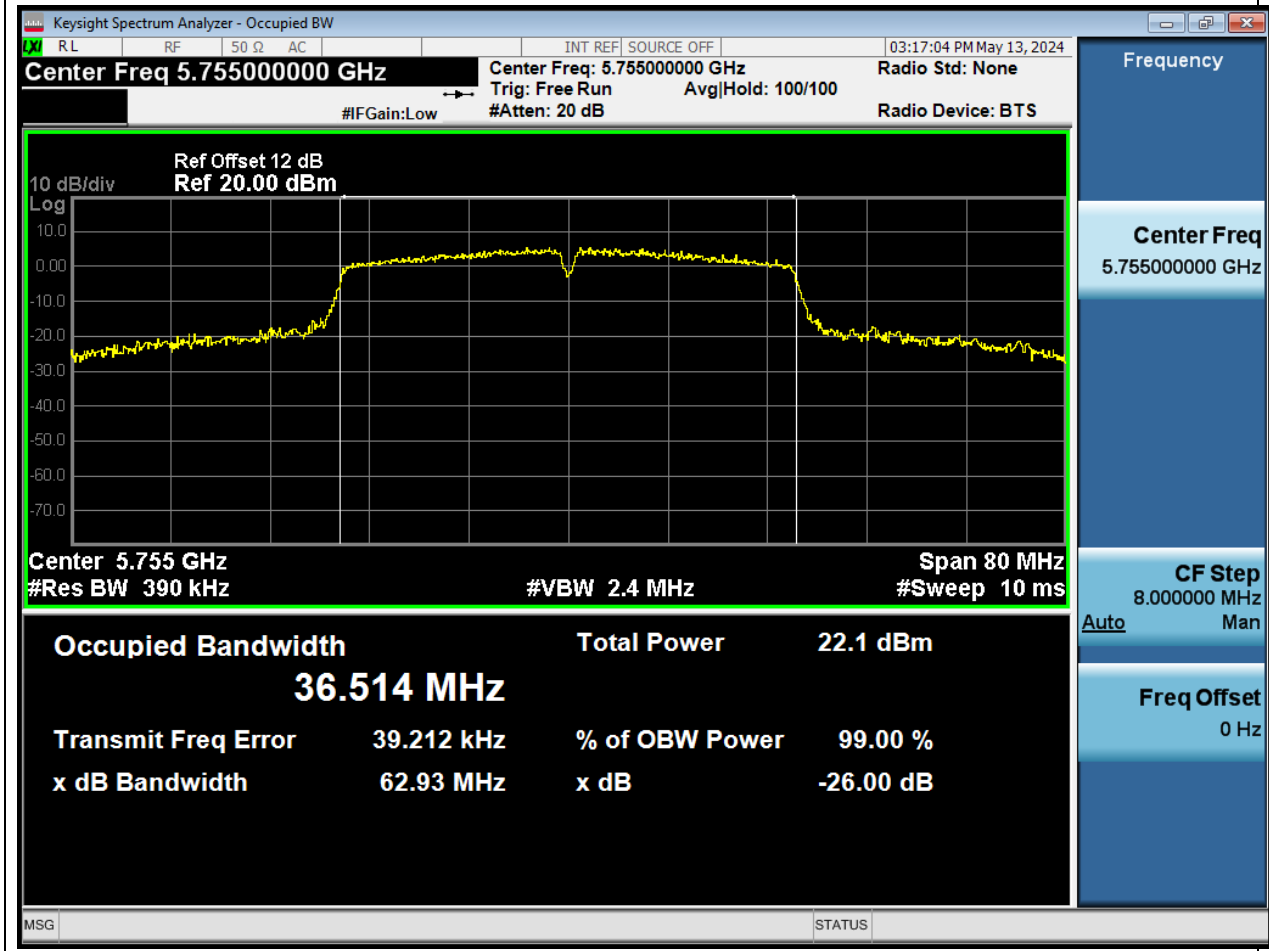

52. 802.11n_40M_U-NII-3_L_ANT1

52.1. A.2.2-99% Bandwidth(NTNV)

Center Frequency (MHz)	OBW Power (%)	RBW (MHz)	Detector	Limit (MHz)	OBW (MHz)	Verdict
5755	99	0.39	Peak	46	36.513817	N/A