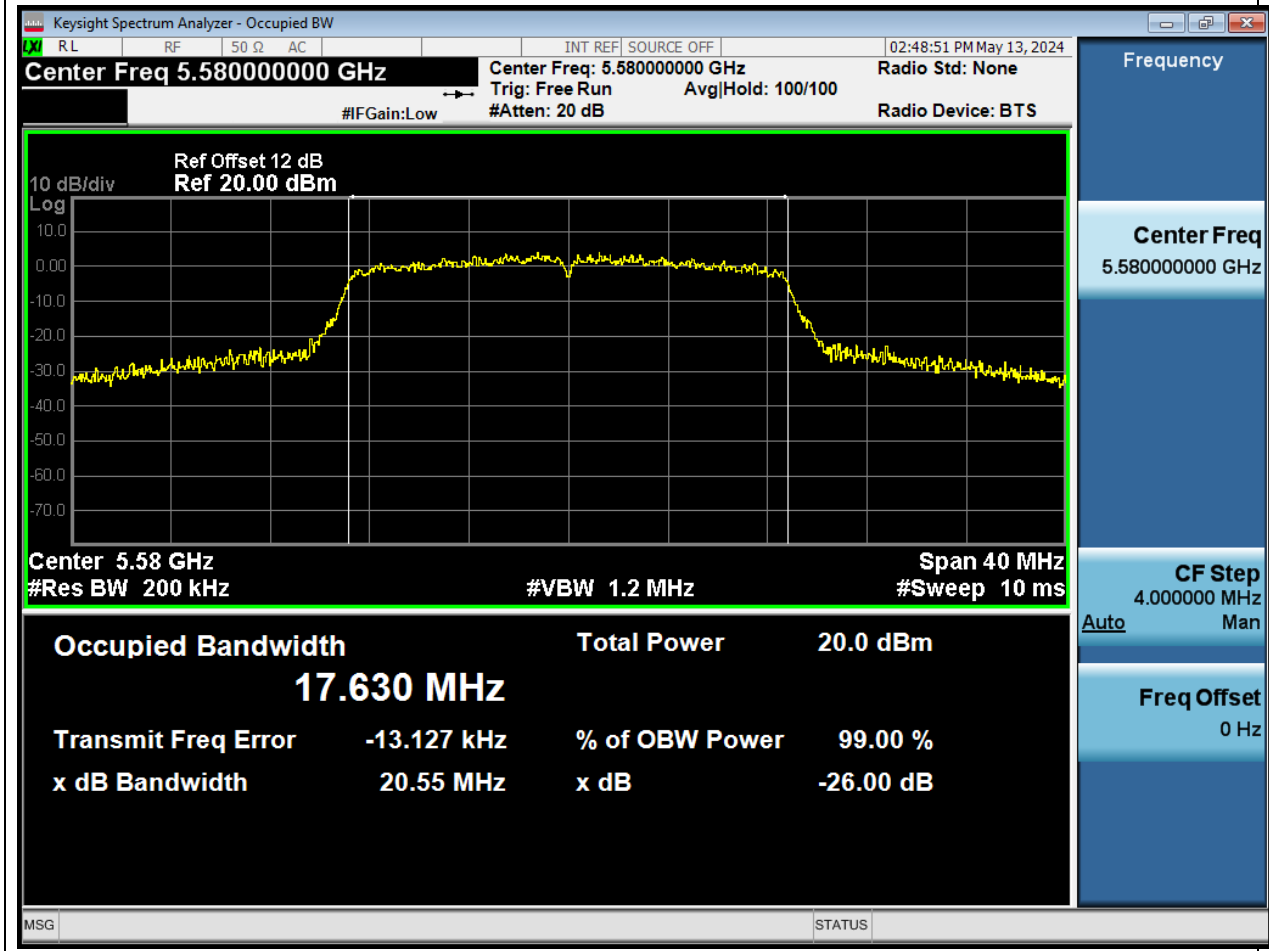

39. 802.11ac_20M_U-NII-2C_M_ANT1

39.1. A.2.2-99% Bandwidth(NTNV)

Center Frequency (MHz)	OBW Power (%)	RBW (MHz)	Detector	Limit (MHz)	OBW (MHz)	Verdict
5580	99	0.2	Peak	26	17.630274	N/A