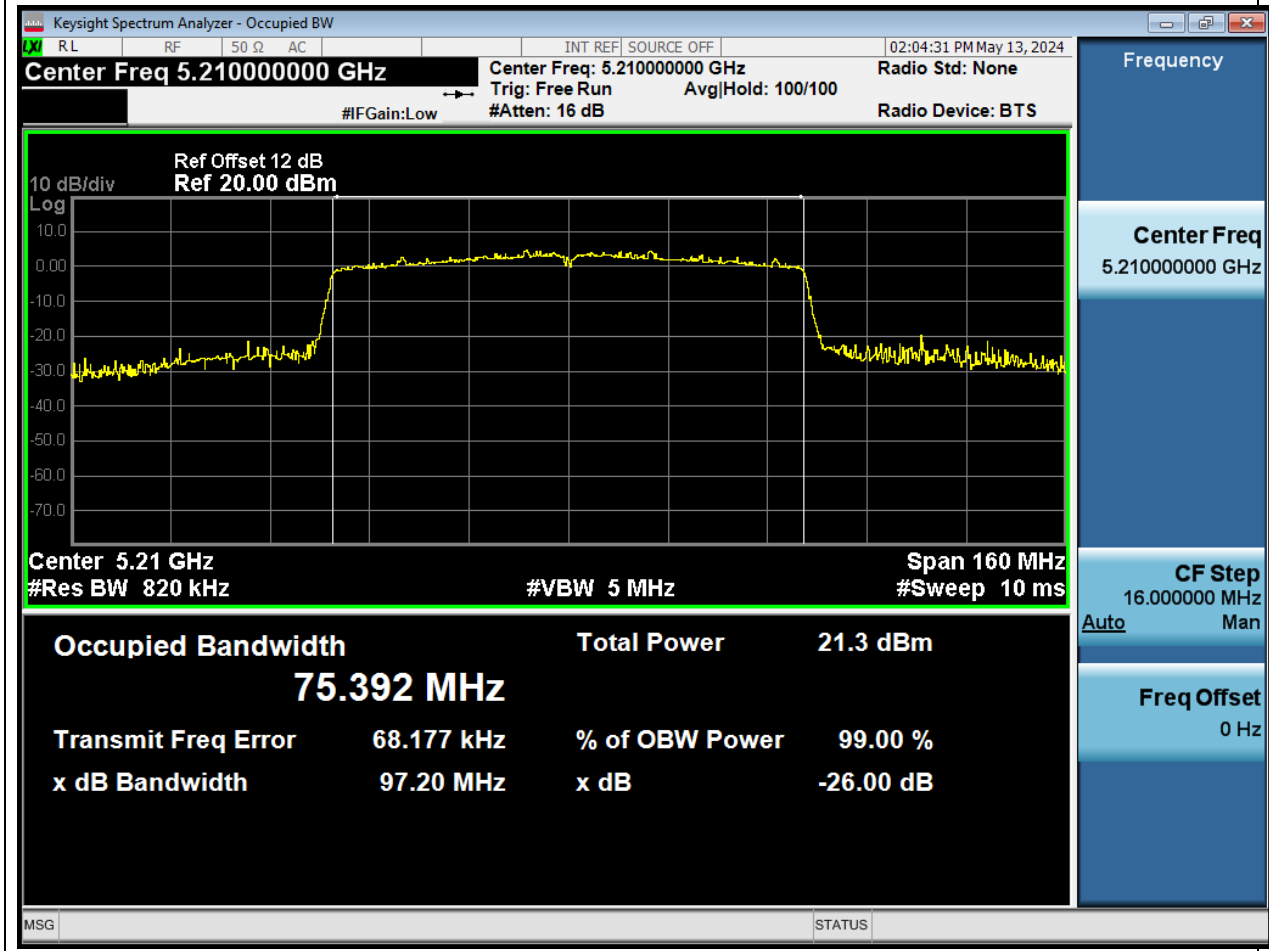

14. 802.11ac_80M_U-NII-1_M_ANT1

14.1. A.2.2-99% Bandwidth(NTNV)

Center Frequency (MHz)	OBW Power (%)	RBW (MHz)	Detector	Limit (MHz)	OBW (MHz)	Verdict
5210	99	0.82	Peak	86	75.392013	N/A