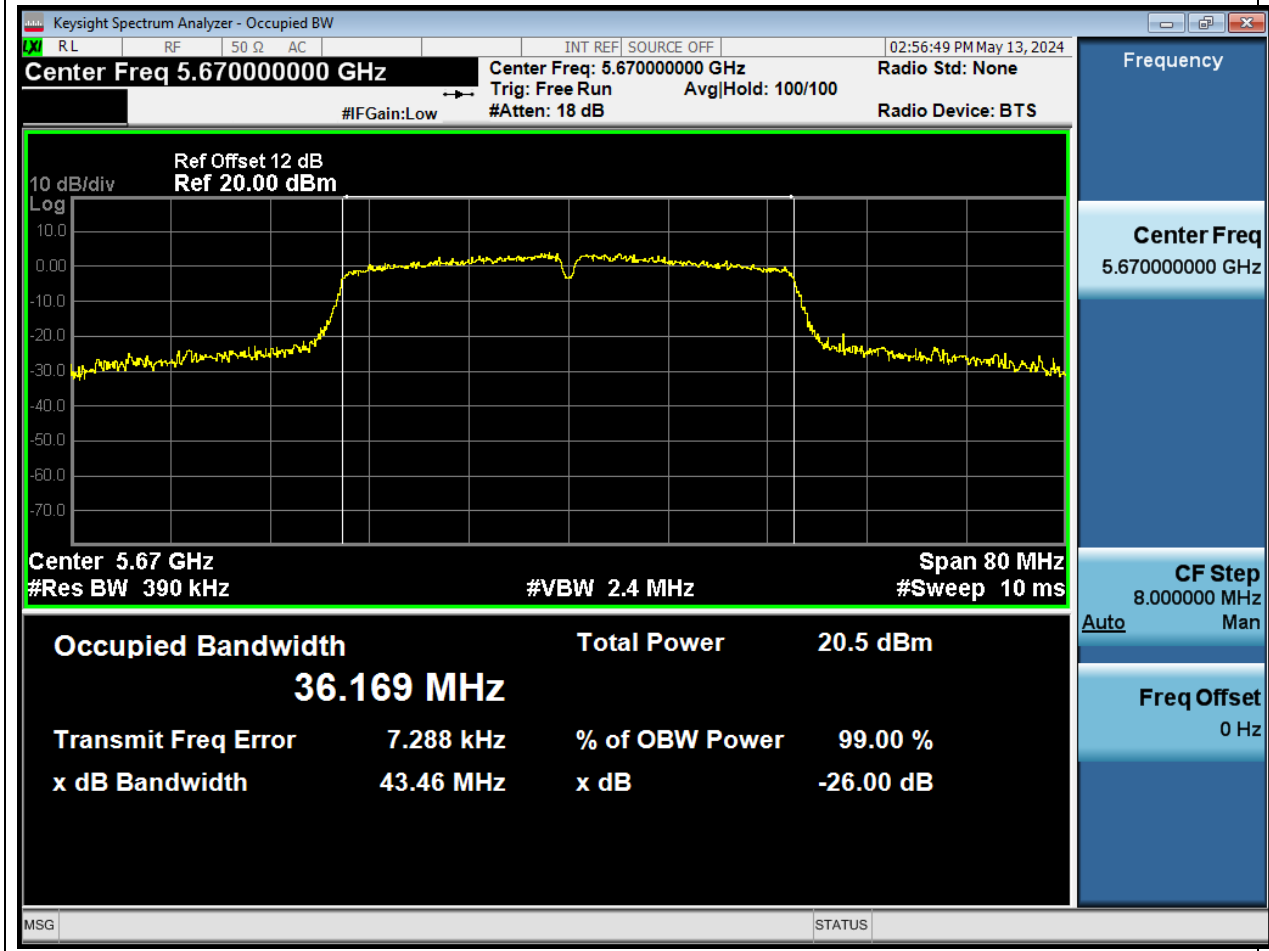

43. 802.11ac_40M_U-NII-2C_H_ANT1

43.1. A.2.2-99% Bandwidth(NTNV)

Center Frequency (MHz)	OBW Power (%)	RBW (MHz)	Detector	Limit (MHz)	OBW (MHz)	Verdict
5670	99	0.39	Peak	46	36.168877	N/A