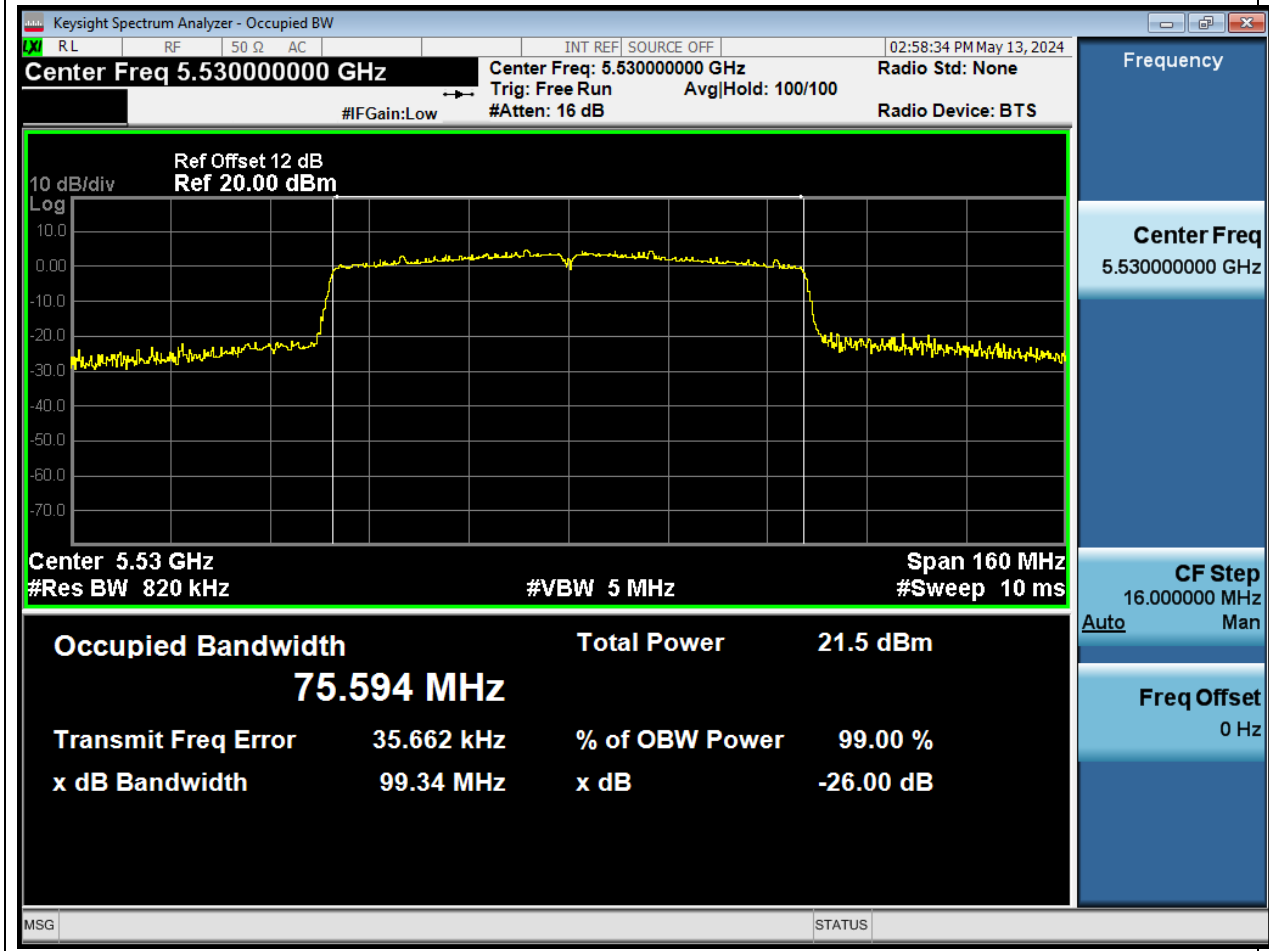

44. 802.11ac_80M_U-NII-2C_L_ANT1

44.1. A.2.2-99% Bandwidth(NTNV)

Center Frequency (MHz)	OBW Power (%)	RBW (MHz)	Detector	Limit (MHz)	OBW (MHz)	Verdict
5530	99	0.82	Peak	86	75.59416	N/A