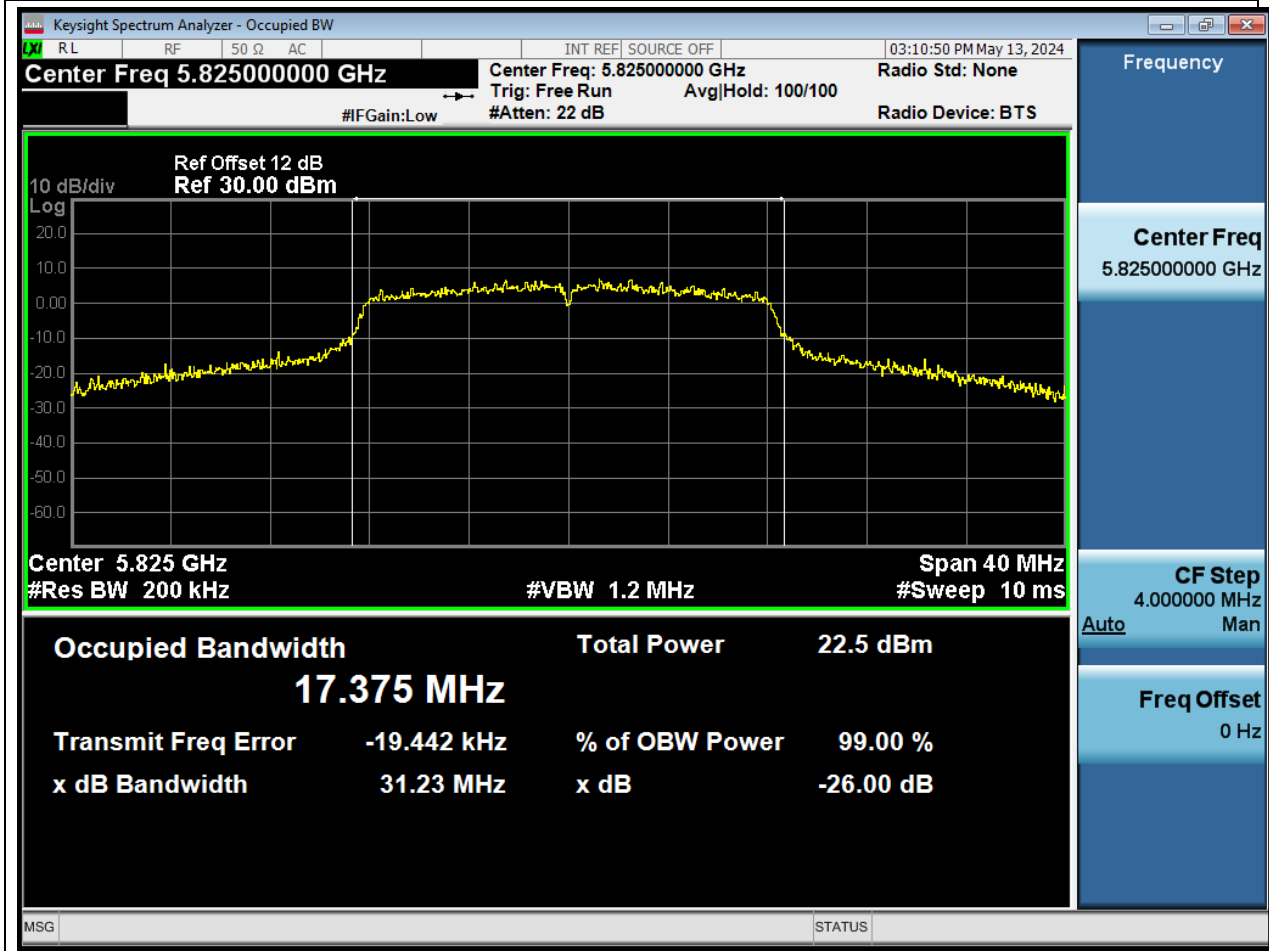

48. 802.11a_20M_U-NII-3_H_ANT1

48.1. A.2.2-99% Bandwidth(NTNV)

Center Frequency (MHz)	OBW Power (%)	RBW (MHz)	Detector	Limit (MHz)	OBW (MHz)	Verdict
5825	99	0.2	Peak	26	17.375034	N/A