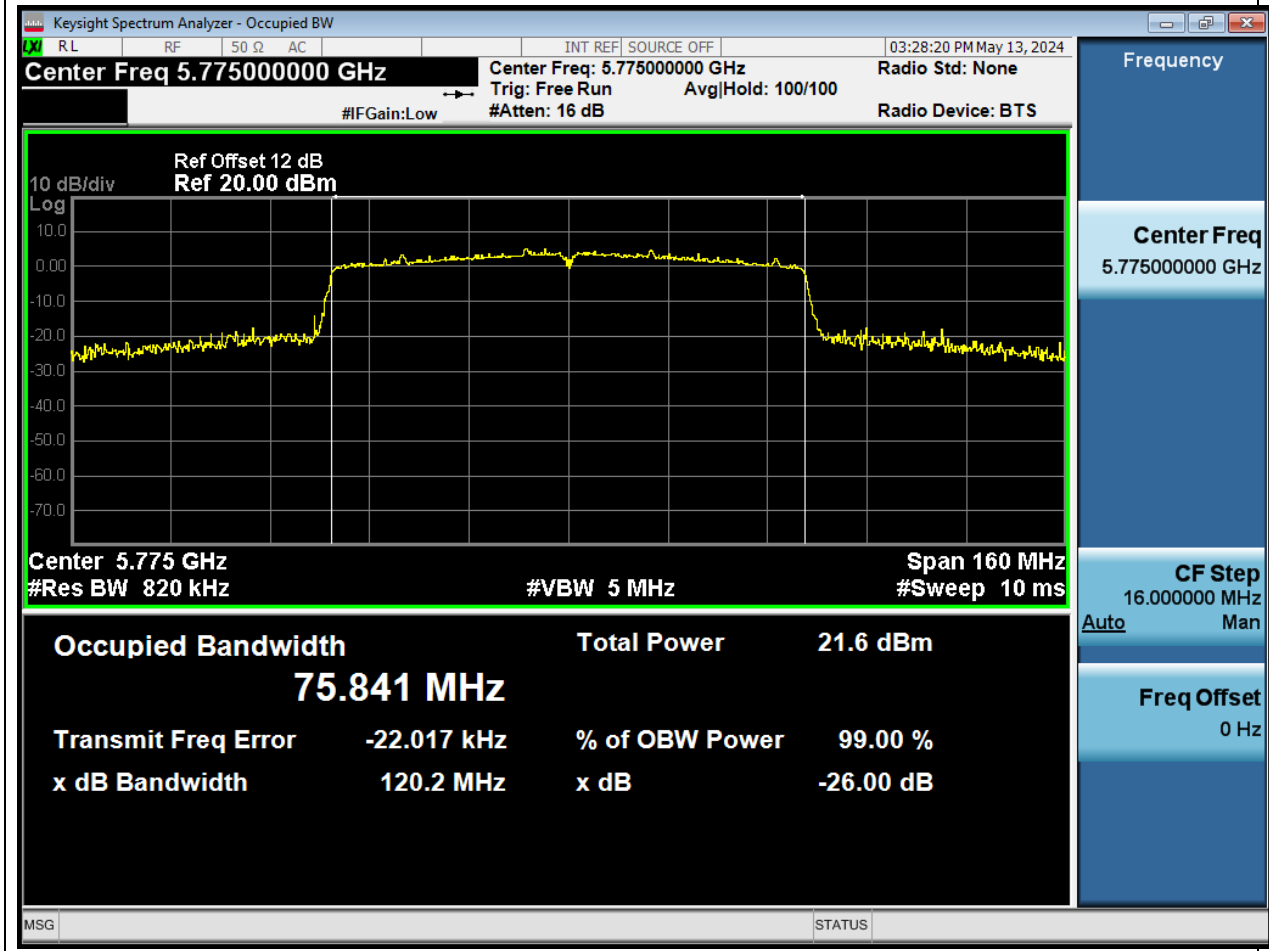

59. 802.11ac_80M_U-NII-3_M_ANT1

59.1. A.2.2-99% Bandwidth(NTNV)

Center Frequency (MHz)	OBW Power (%)	RBW (MHz)	Detector	Limit (MHz)	OBW (MHz)	Verdict
5775	99	0.82	Peak	86	75.841328	N/A