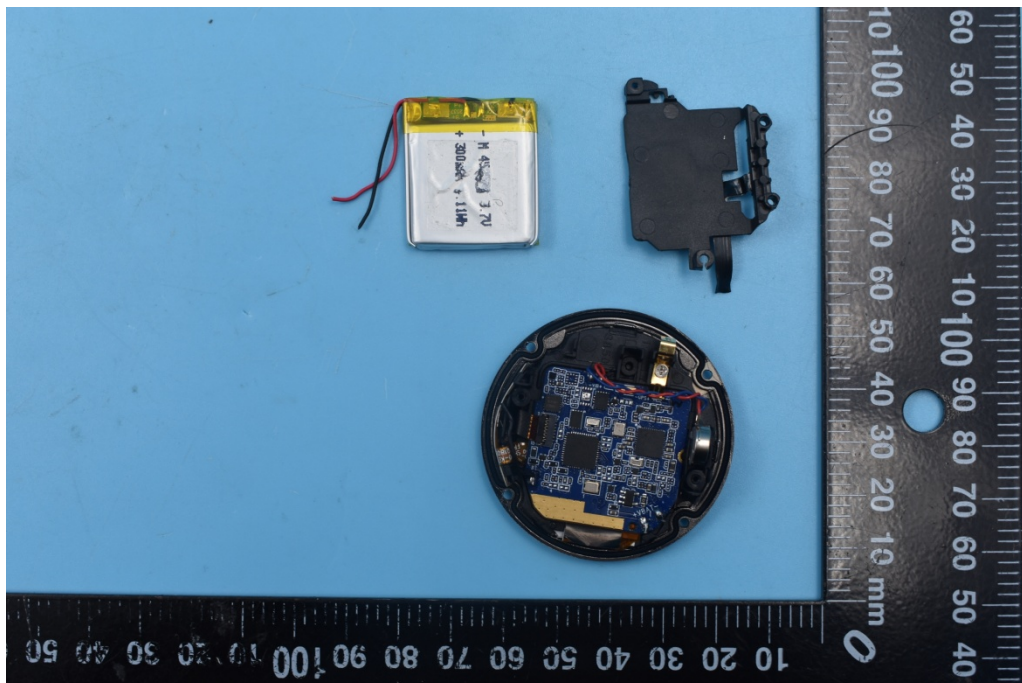

FCC ID: 2ANPU-SWO1801

Internal Photos

1. EUT uncover view

2. Mainboard front view

3. Mainboard rear view

4. Antenna view