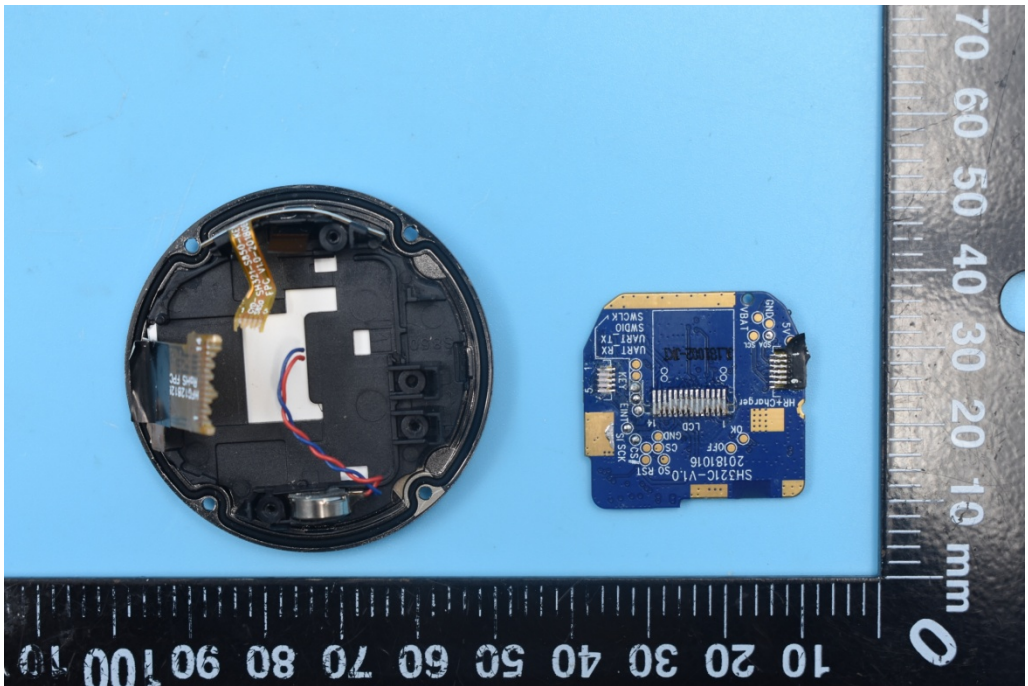

FCC ID: 2ANPU-SWO1801

Internal Photos

1. EUT uncover view

2. Mainboard front view

3. Mainboard rear view

4. Antenna view