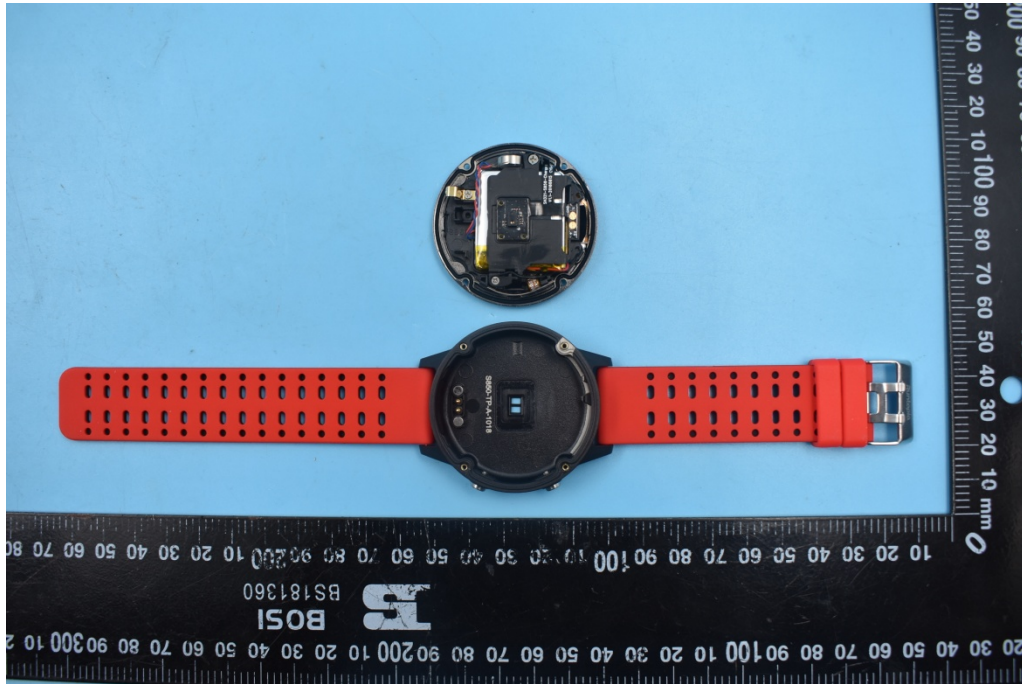

FCC ID: 2ANPU-SWO1801

Internal Photos

1. EUT uncover view

2. Mainboard front view

3. Mainboard rear view

4. Antenna view