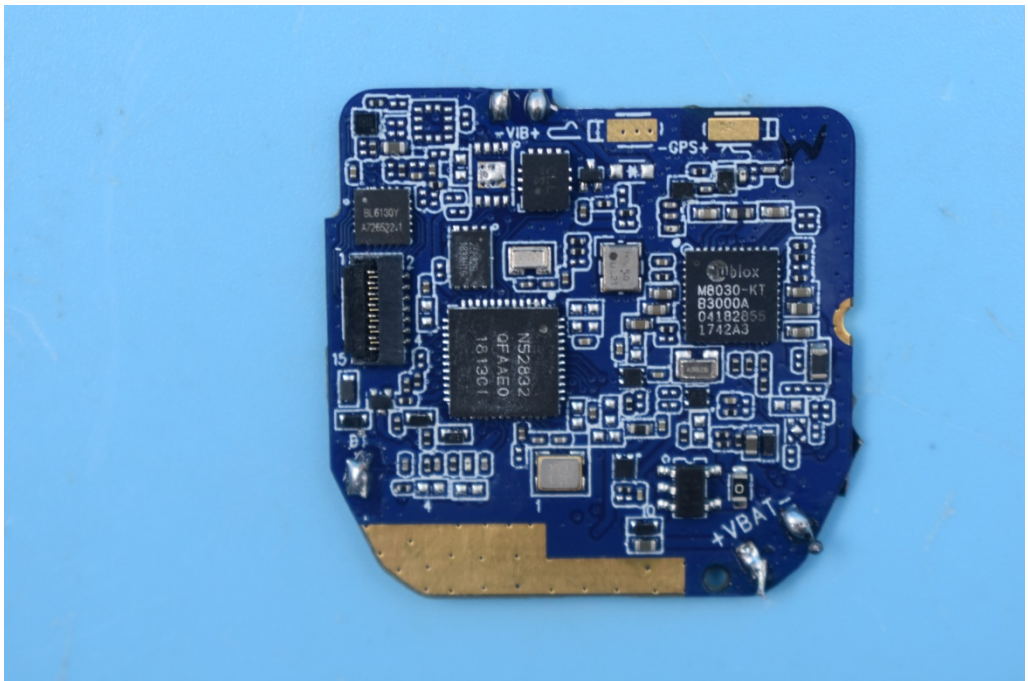

FCC ID: 2ANPU-SWO1801

Internal Photos

1. EUT uncover view

2. Mainboard front view

3. Mainboard rear view

4. Antenna view