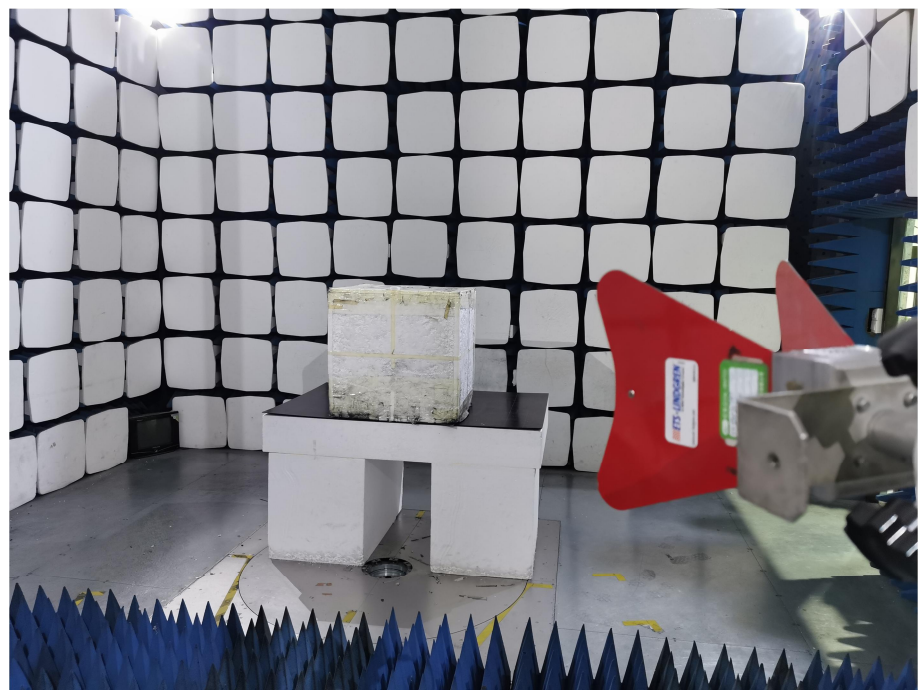

EXHIBIT 4 - TEST SETUP PHOTOGRAPHS

Radiation Emission Test Setup (Below 30MHz)

Radiation Emission Test Setup (30MHz to 1GHz)

**Radiation Emission Test
Setup (1GHz to 18GHz)**

***** END OF REPORT *****