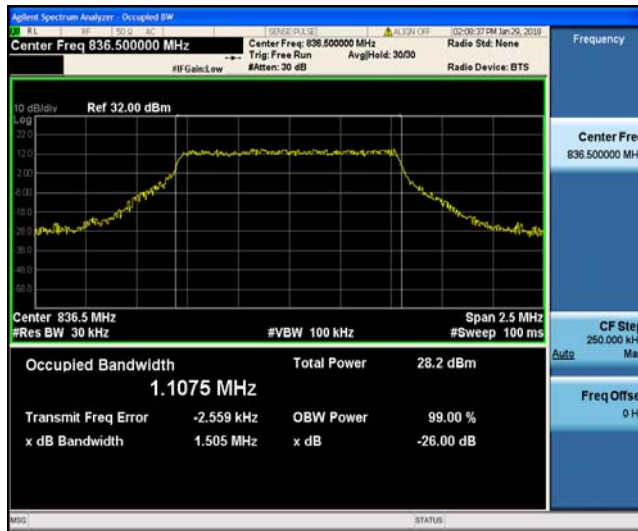

Band5_1.4MHz_16QAM_20525_6RB#0