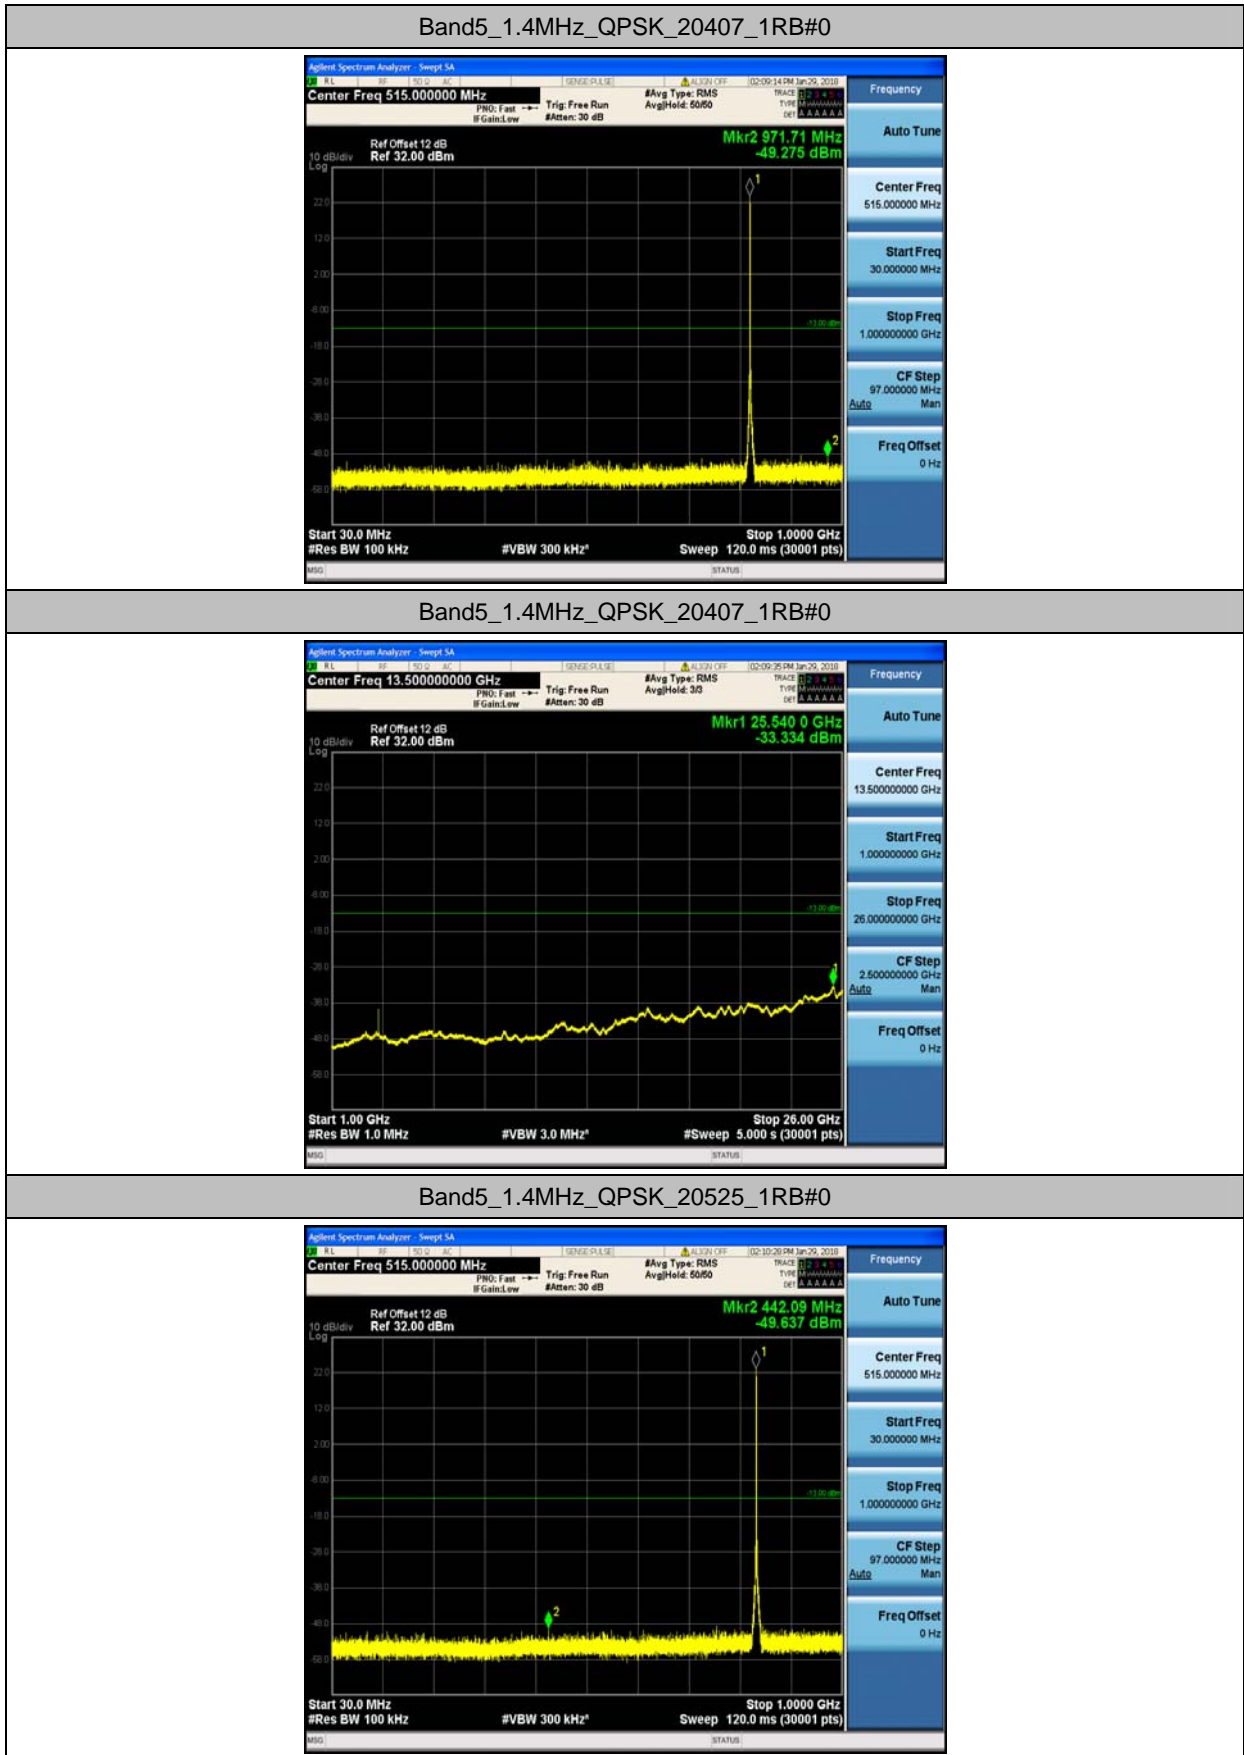

Test Graphs