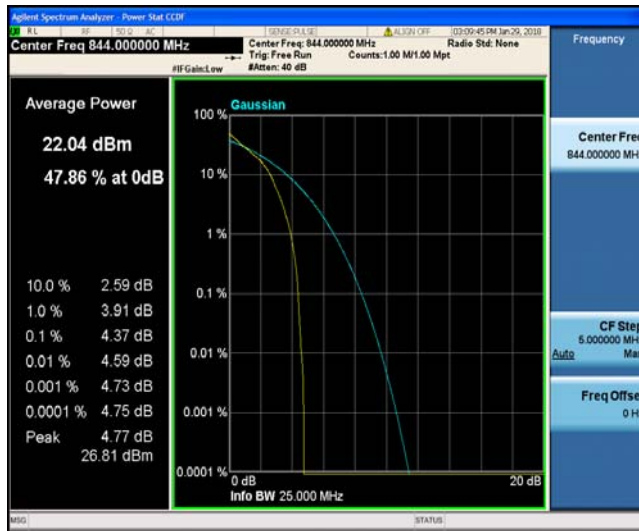

Band5_10MHz_QPSK_20600_1RB#0