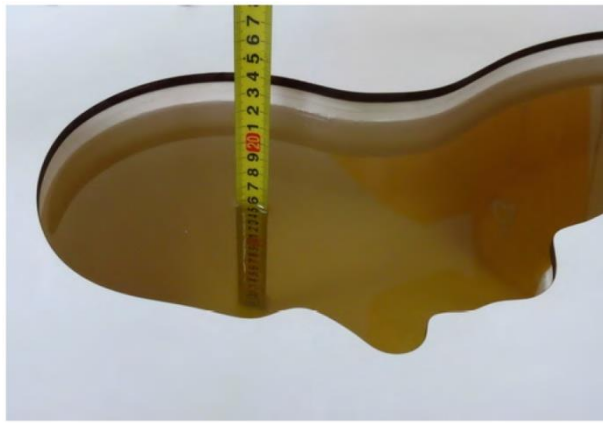

16. TestSetup Photos

Liquid depth in the head phantom (835MHz)

Liquid depth in the body phantom (835MHz)

Liquid depth in the head phantom (1900MHz)

Liquid depth in the body phantom (1900MHz)

Liquid depth in the head phantom (2450MHz)

Liquid depth in the body phantom (2450MHz)

Left Cheek Touch

Right Cheek Touch

Left Cheek Tilt (15°)

Right Cheek Tilt (15°)

Body-worn Front Side (10mm)

Body-worn Rear Side (10mm)

17. External and Internal Photos of the EUT