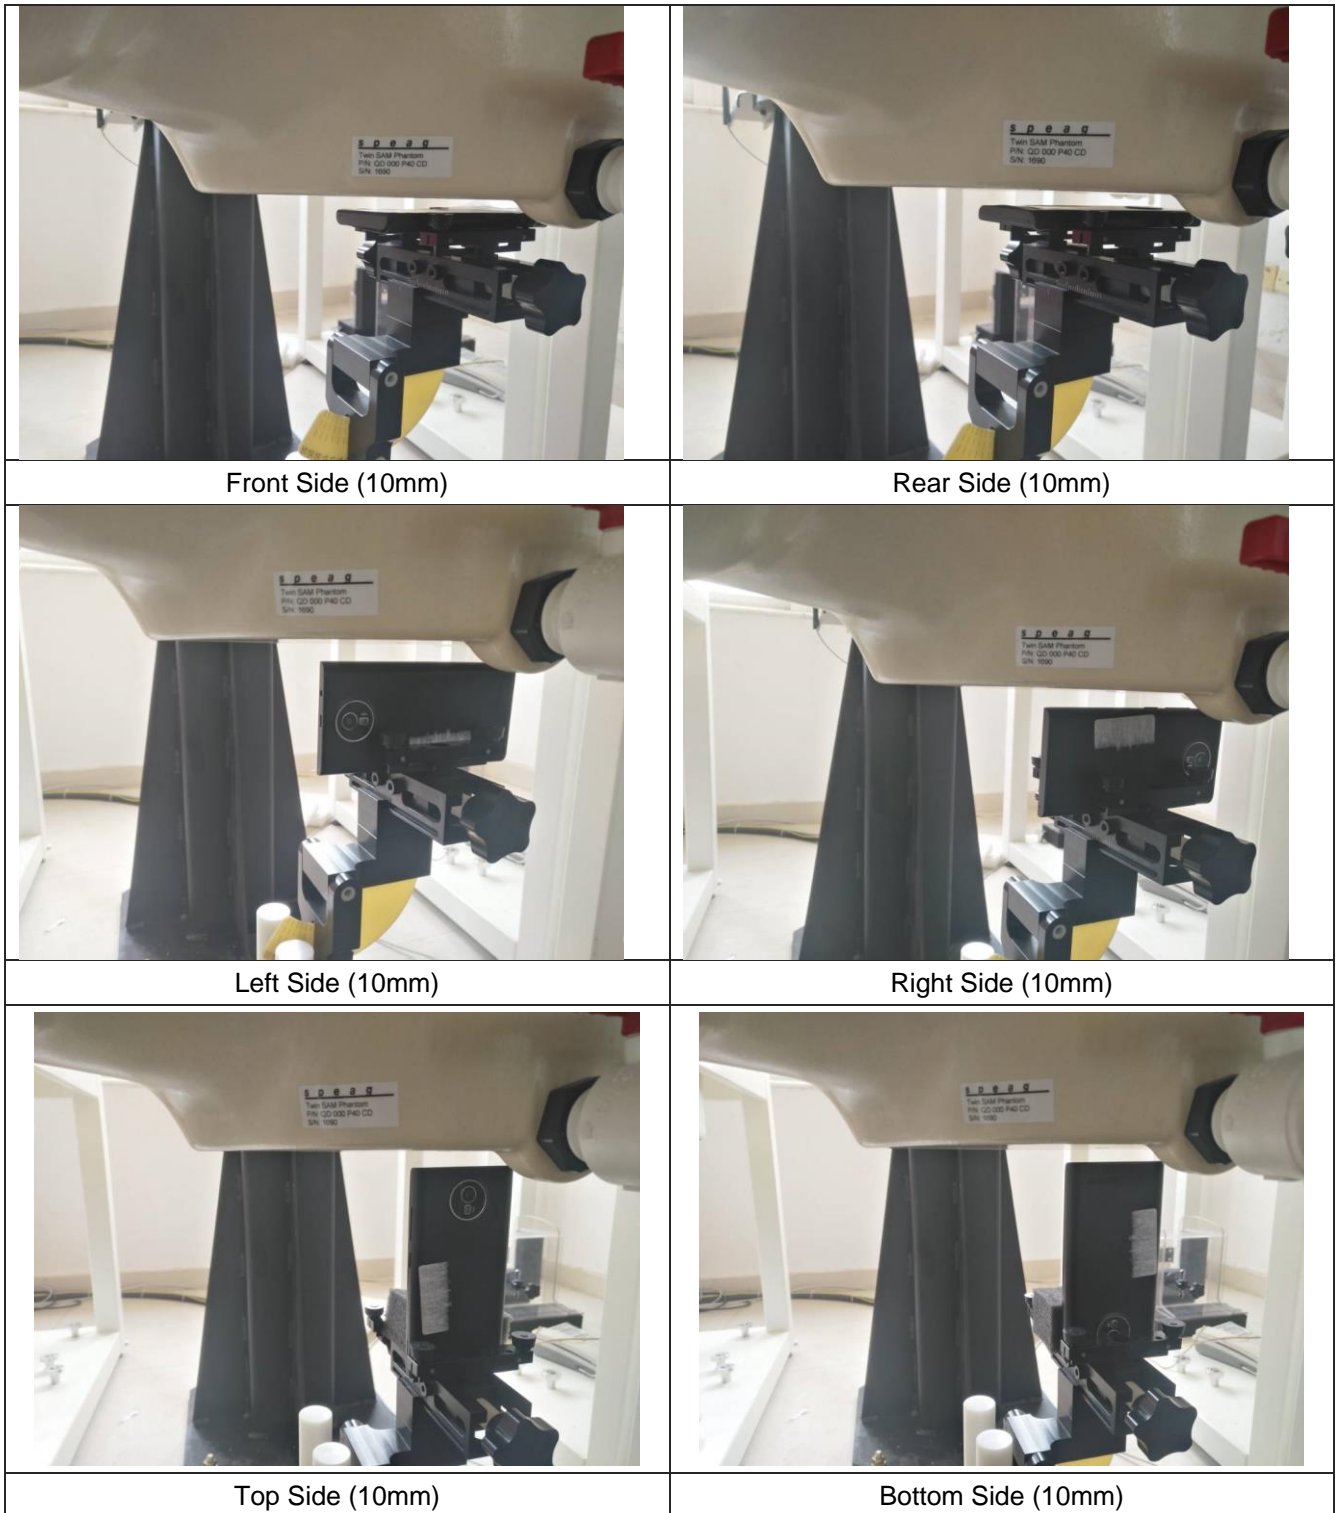

16. TestSetup Photos

Liquid depth in the head phantom (835MHz)

Liquid depth in the body phantom (835MHz)

Liquid depth in the head phantom (1900MHz)

Liquid depth in the body phantom (1900MHz)

Liquid depth in the head phantom (2450MHz)

Liquid depth in the body phantom (2450MHz)

Left Cheek Touch

Right Cheek Touch

Left Cheek Tilt (15°)

Right Cheek Tilt (15°)

Body-worn Front Side (10mm)

Body-worn Rear Side (10mm)

17. External and Internal Photos of the EUT