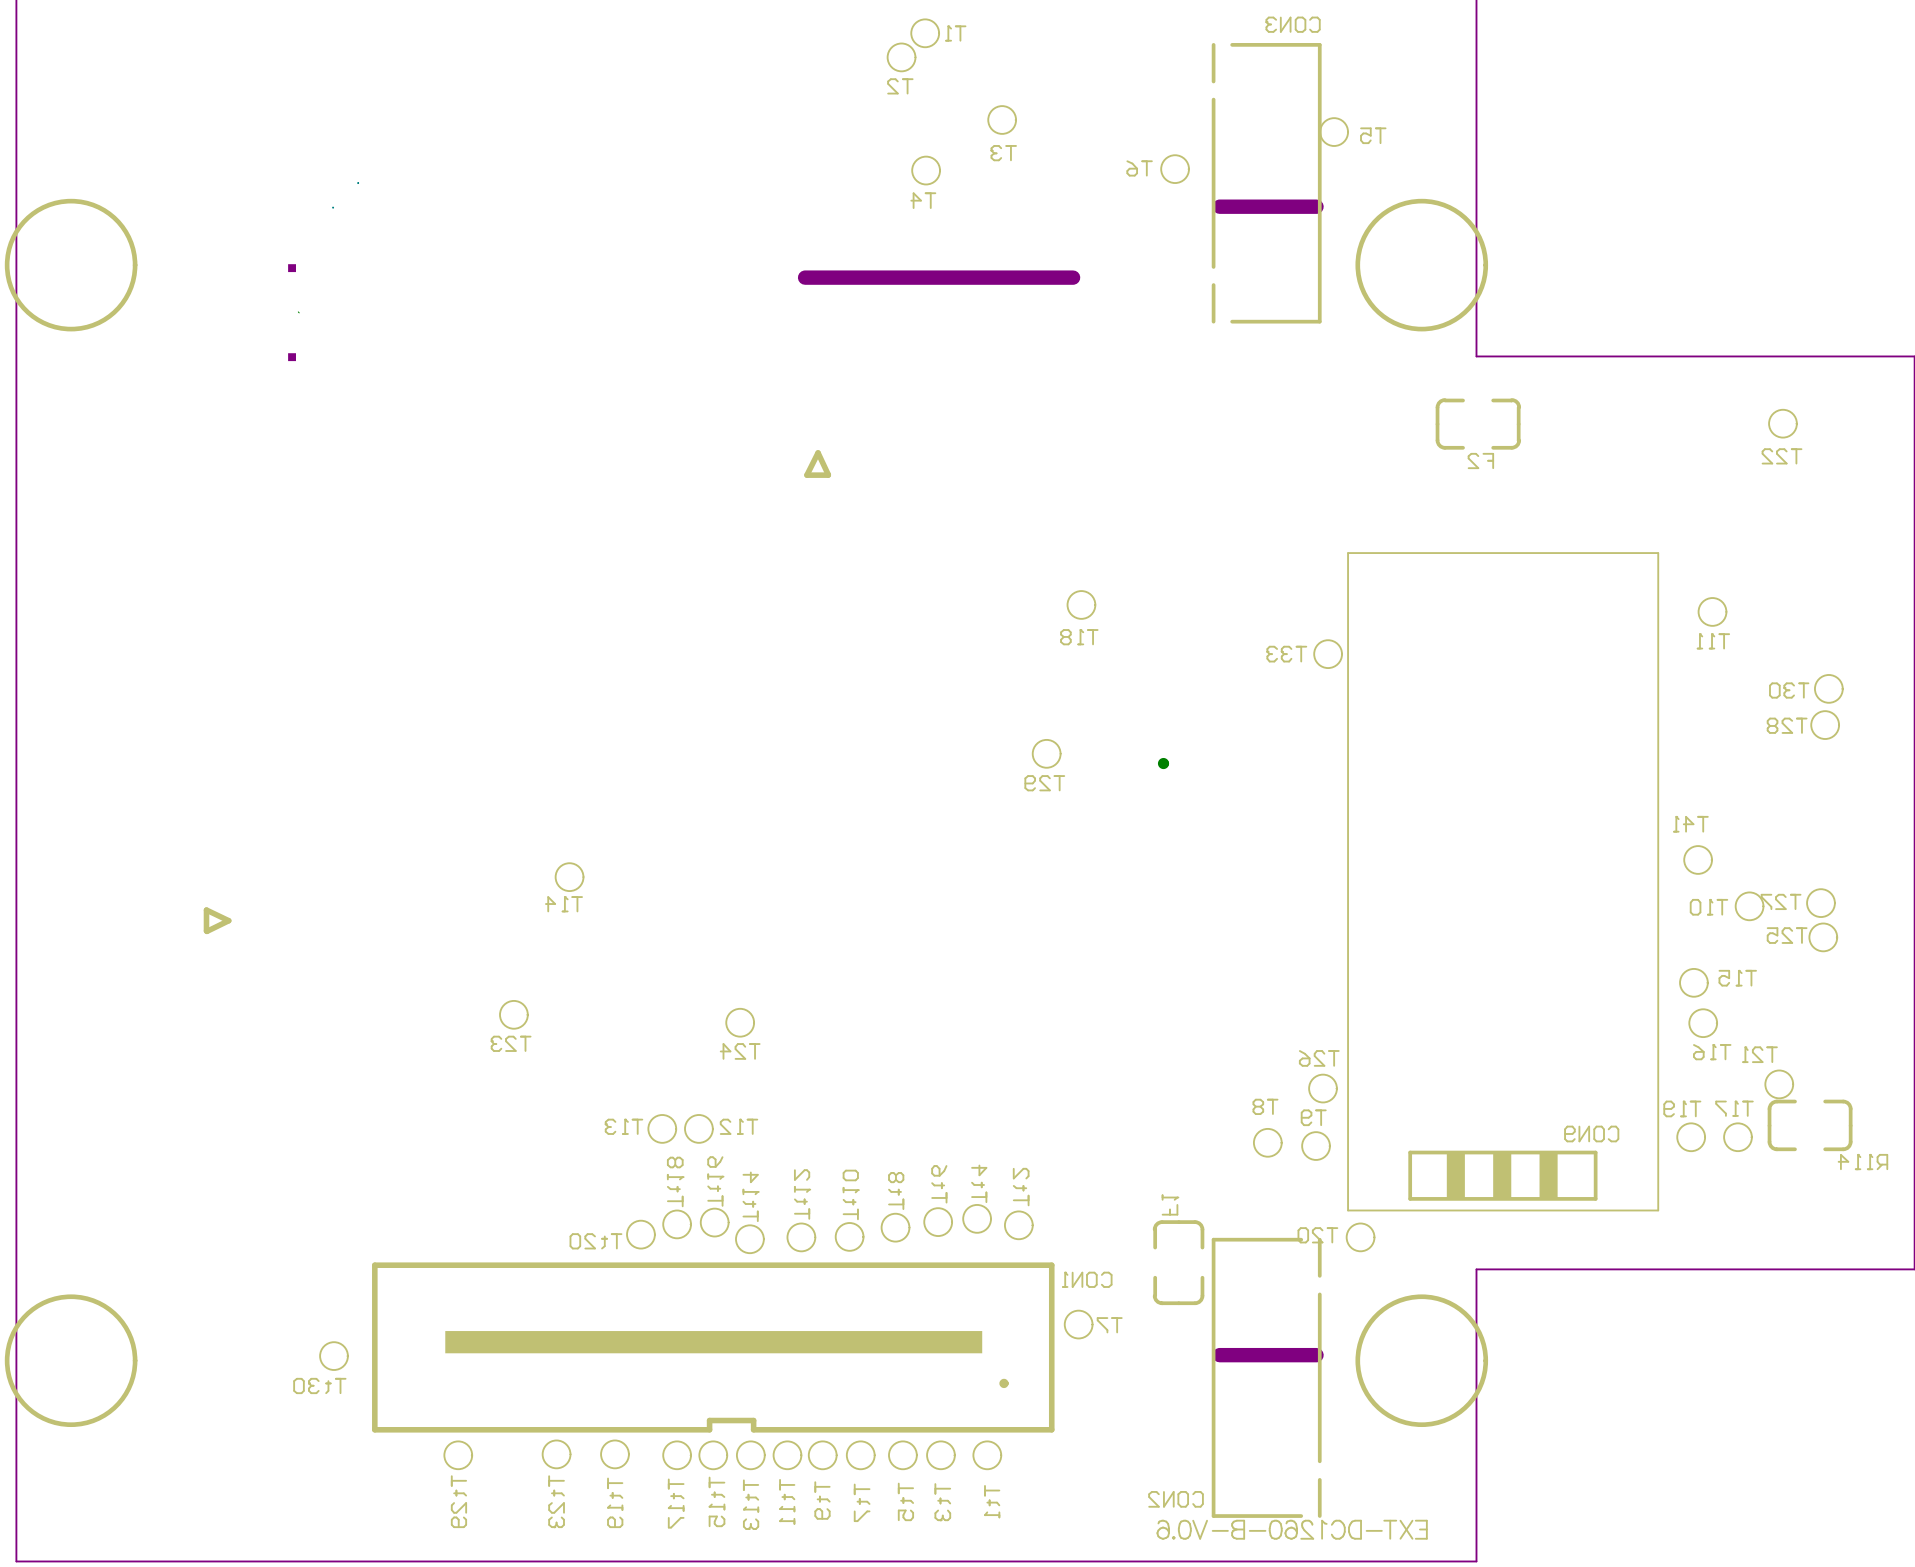

.

.

RoHS EXT-DC1260-B-V0.6
104*85.6mm 2021/2/17

EXT-DC1260-A-V0.5
RoHS 255*150mm

30 (mm)