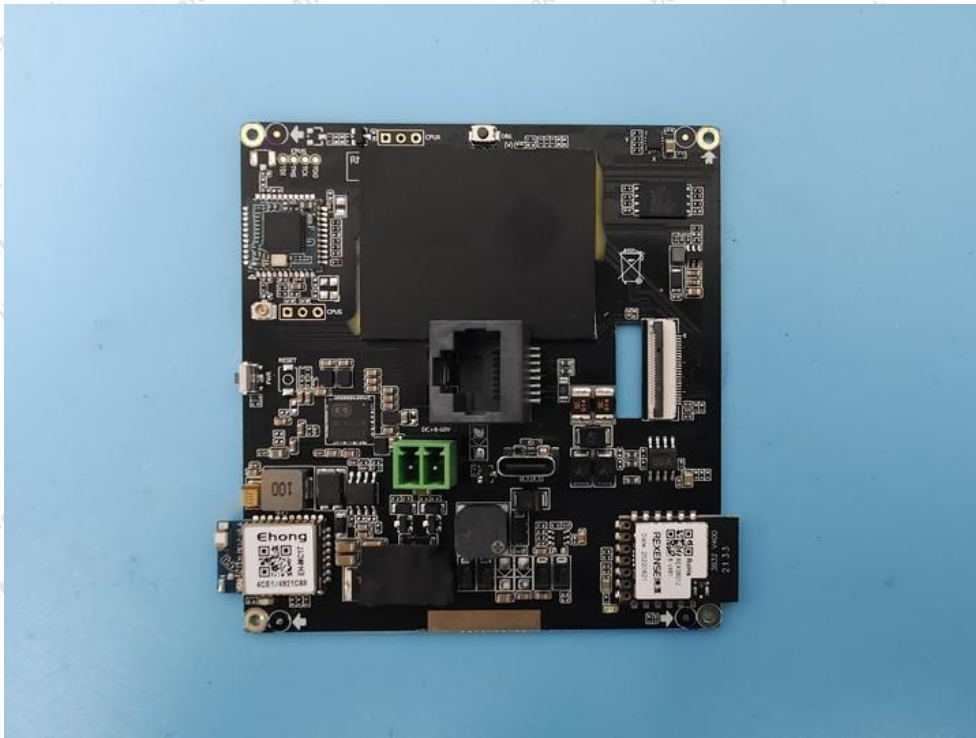

Anbotek

Product Safety

Shenzhen Anbotek Compliance Laboratory Limited

Address: 1/F., Building D, Sogood Science and Technology Park, Sanwei Community, Hangcheng Street, Bao'an District, Shenzhen, Guangdong, China.
Tel: (86) 0755-26066440 Fax: (86) 0755-26014772 Email: service@anbotek.com

Code: AB-RF-05-b

Hotline
400-003-0500
www.anbotek.com.cn