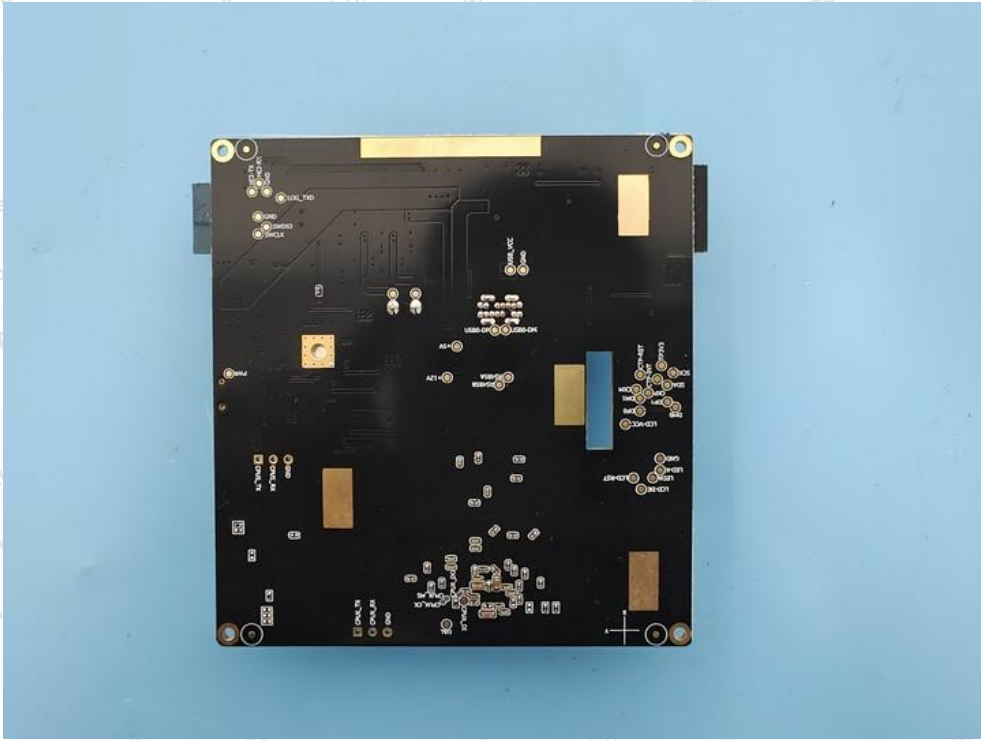

Anbotek

Product Safety

Shenzhen Anbotek Compliance Laboratory Limited

Address: 1/F., Building D, Sogood Science and Technology Park, Sanwei Community, Hangcheng Street, Bao'an District, Shenzhen, Guangdong, China.
Tel: (86) 0755-26066440 Fax: (86) 0755-26014772 Email: service@anbotek.com

Code: AB-RF-05-b

Hotline
400-003-0500
www.anbotek.com.cn