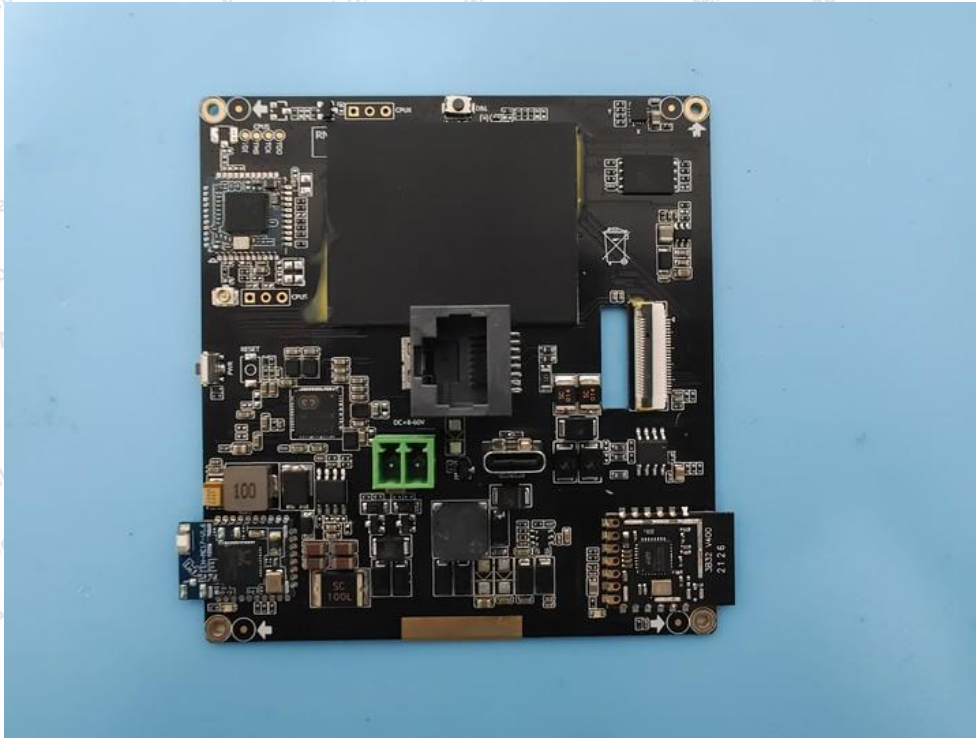

Anbotek

Product Safety

Shenzhen Anbotek Compliance Laboratory Limited

Address: 1/F., Building D, Sogood Science and Technology Park, Sanwei Community, Hangcheng Street, Bao'an District, Shenzhen, Guangdong, China.
Tel: (86) 0755-26066440 Fax: (86) 0755-26014772 Email: service@anbotek.com

Code: AB-RF-05-b

Hotline
400-003-0500
www.anbotek.com.cn