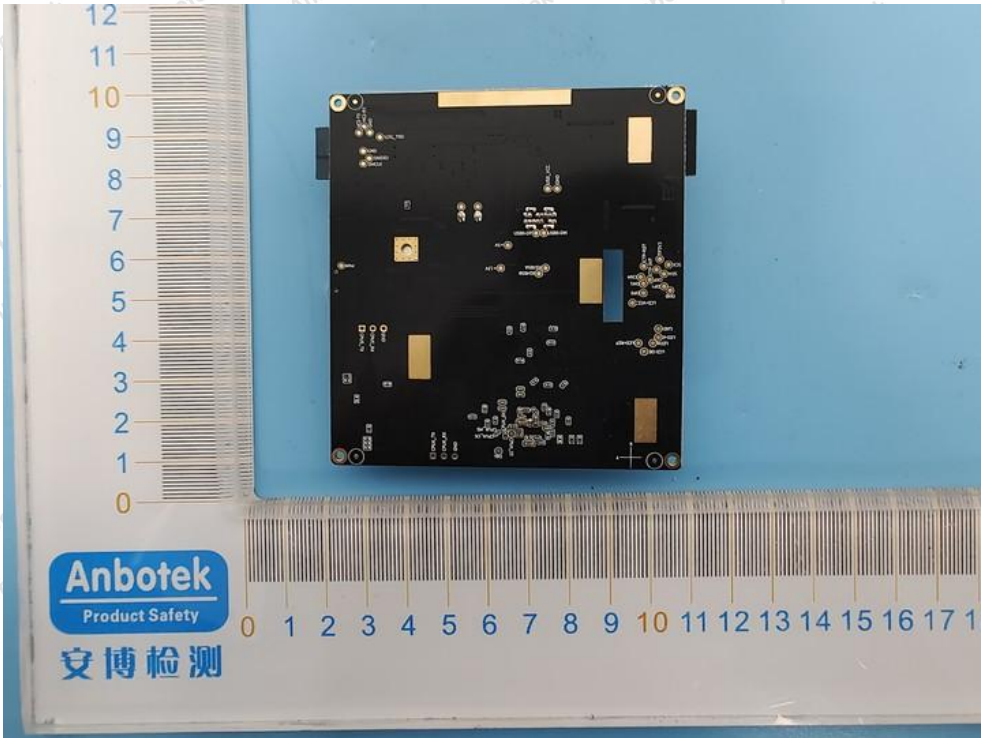

Anbotek

Product Safety

Shenzhen Anbotek Compliance Laboratory Limited

Address: 1/F., Building D, Sogood Science and Technology Park, Sanwei Community, Hangcheng Street, Bao'an District, Shenzhen, Guangdong, China.
Tel: (86) 0755-26066440 Fax: (86) 0755-26014772 Email: service@anbotek.com

Code: AB-RF-05-b

Hotline
400-003-0500
www.anbotek.com.cn