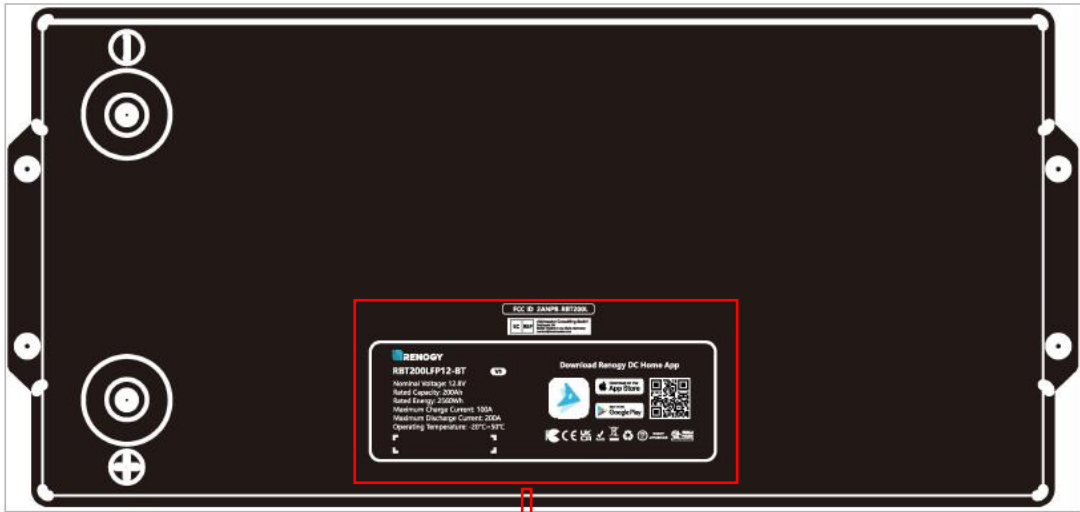

Label Position

Size:37x4mm