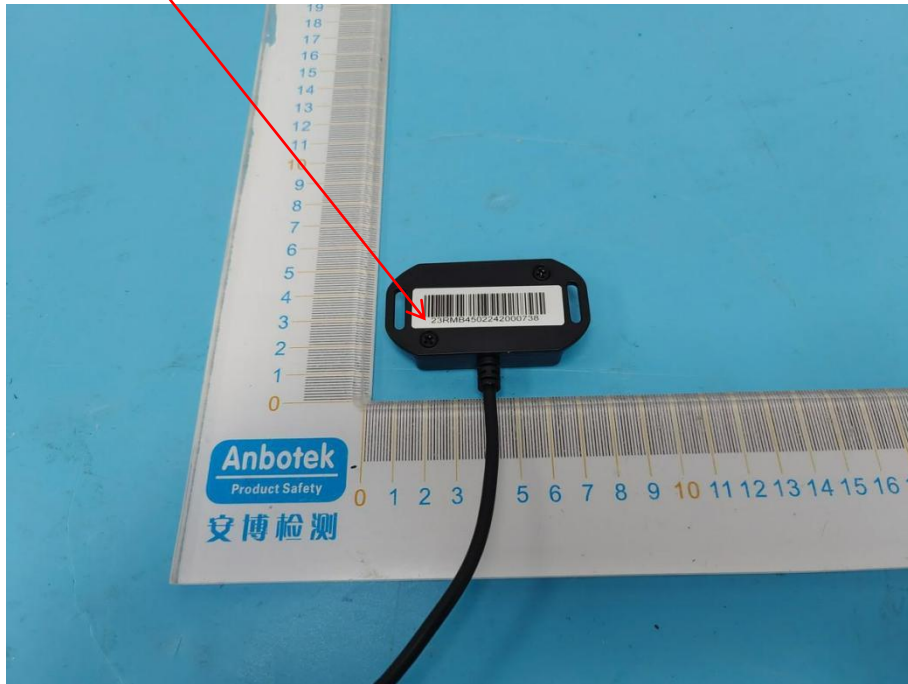

Label Location

Label

Product Name: BT-2 Bluetooth Module
Model No.: RCM-BT2
FCC ID: 2ANPB-RBC40D1U