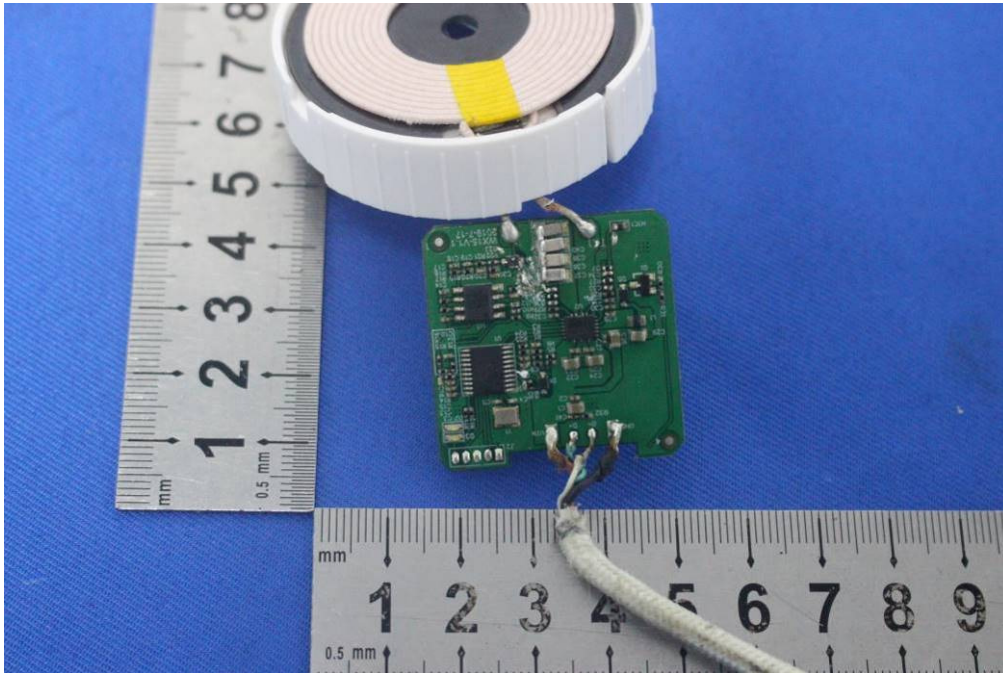

Internal Photos

for SZEM1908017353CR

FCC ID: 2ANP7MPWH10P

1 EUT Constructional Details

Antenna