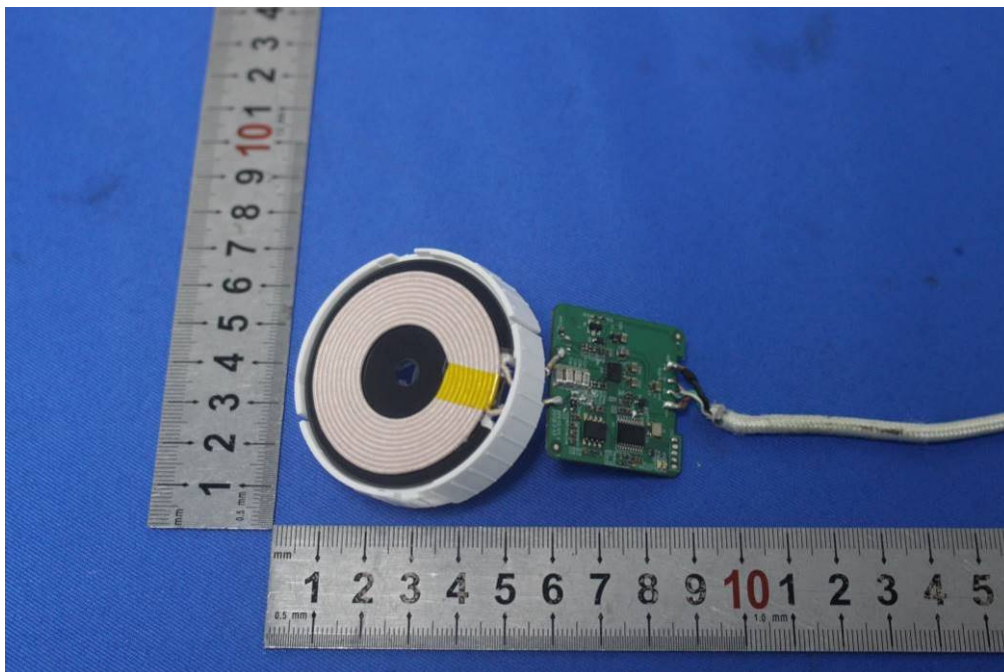

Internal Photos

for SZEM1908017353CR

FCC ID: 2ANP7MPWH10P

1 EUT Constructional Details

Antenna