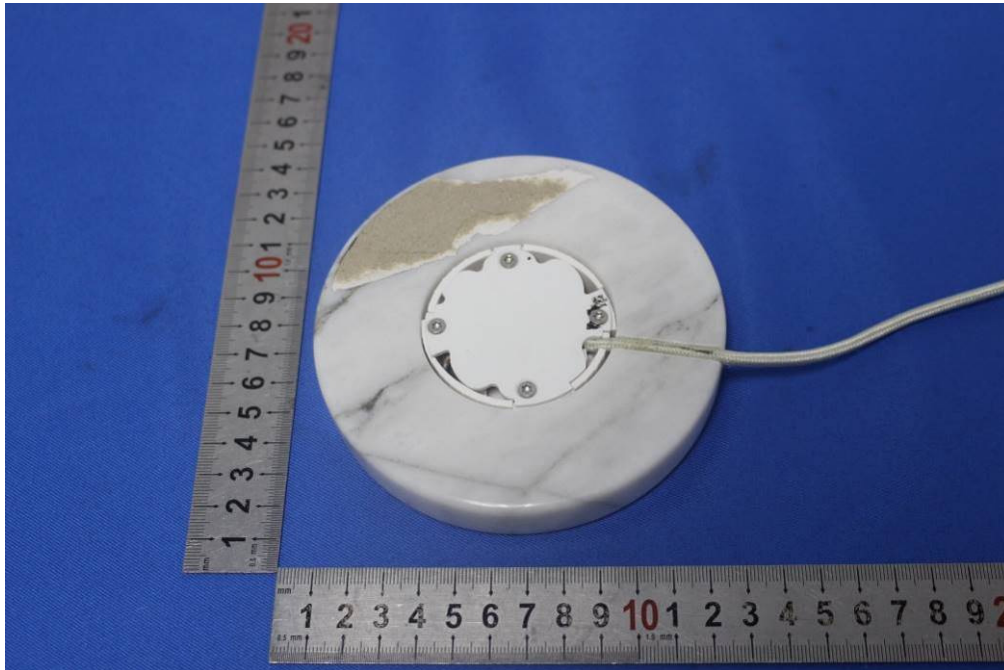

Internal Photos

for SZEM1908017353CR

FCC ID: 2ANP7MPWH10P

1 EUT Constructional Details

Antenna