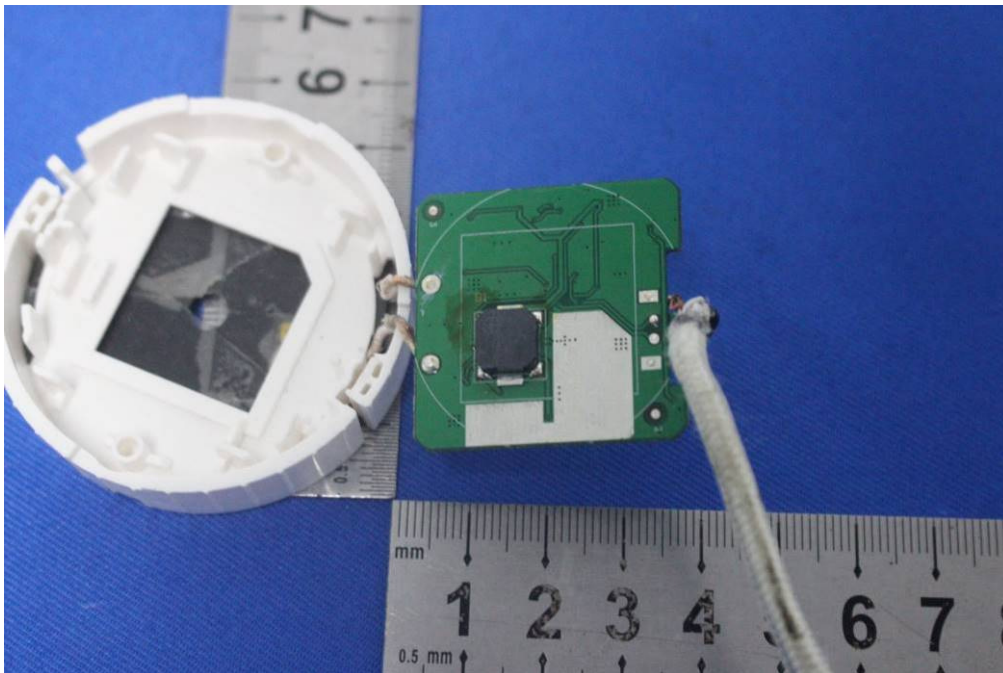

Internal Photos

for SZEM1908017353CR

FCC ID: 2ANP7MPWH10P

1 EUT Constructional Details

Antenna