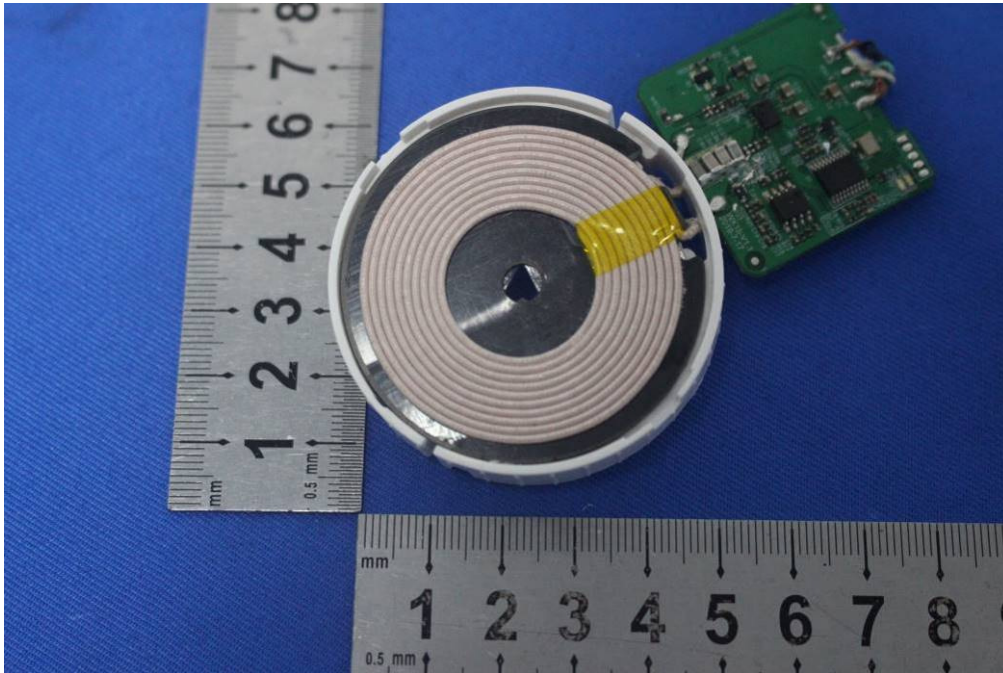

Internal Photos

for SZEM1908017353CR

FCC ID: 2ANP7MPWH10P

1 EUT Constructional Details

Antenna