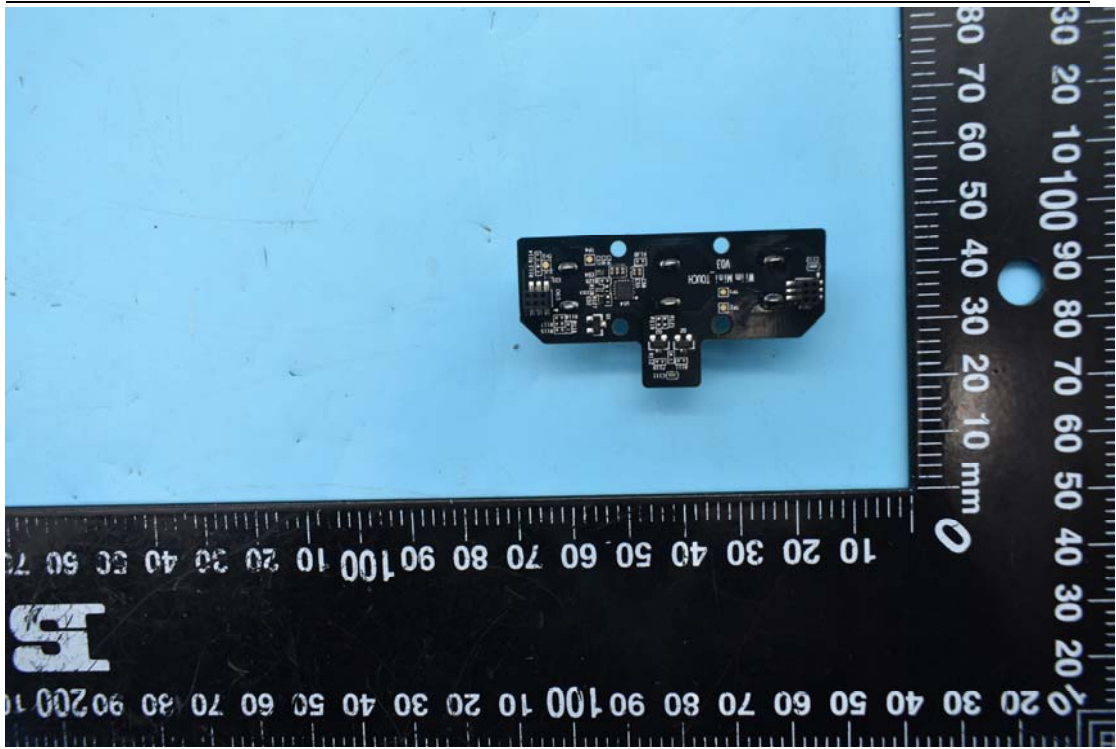

FCC ID:2ANOG-ASR001

## Internal Photos

### 1. EUT uncover view

## 2. Antenna view