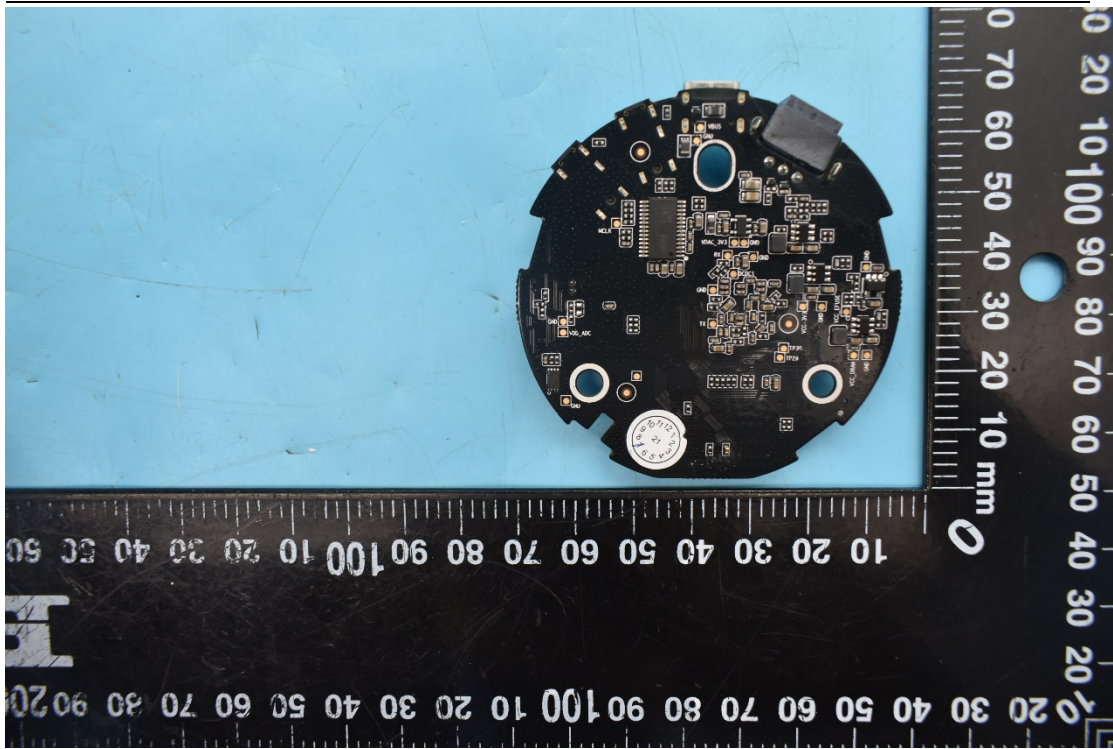

FCC ID:2ANOG-ASR001

## Internal Photos

### 1. EUT uncover view

## 2. Antenna view