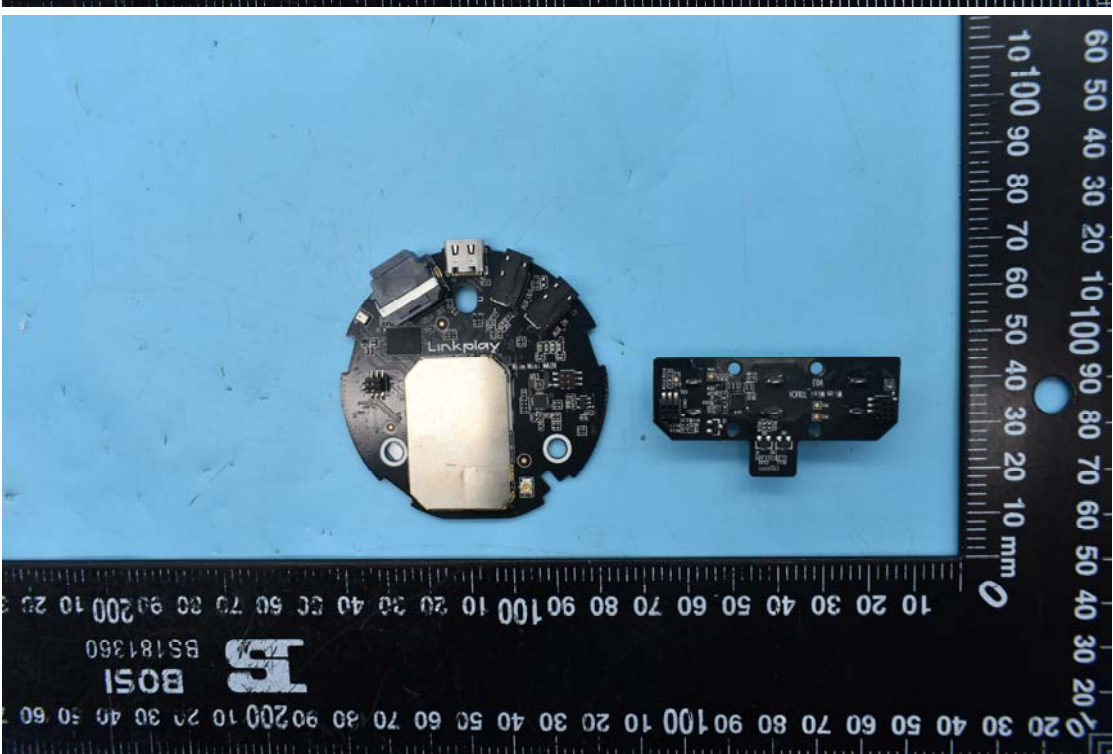

FCC ID:2ANOG-ASR001

## Internal Photos

### 1. EUT uncover view

## 2. Antenna view