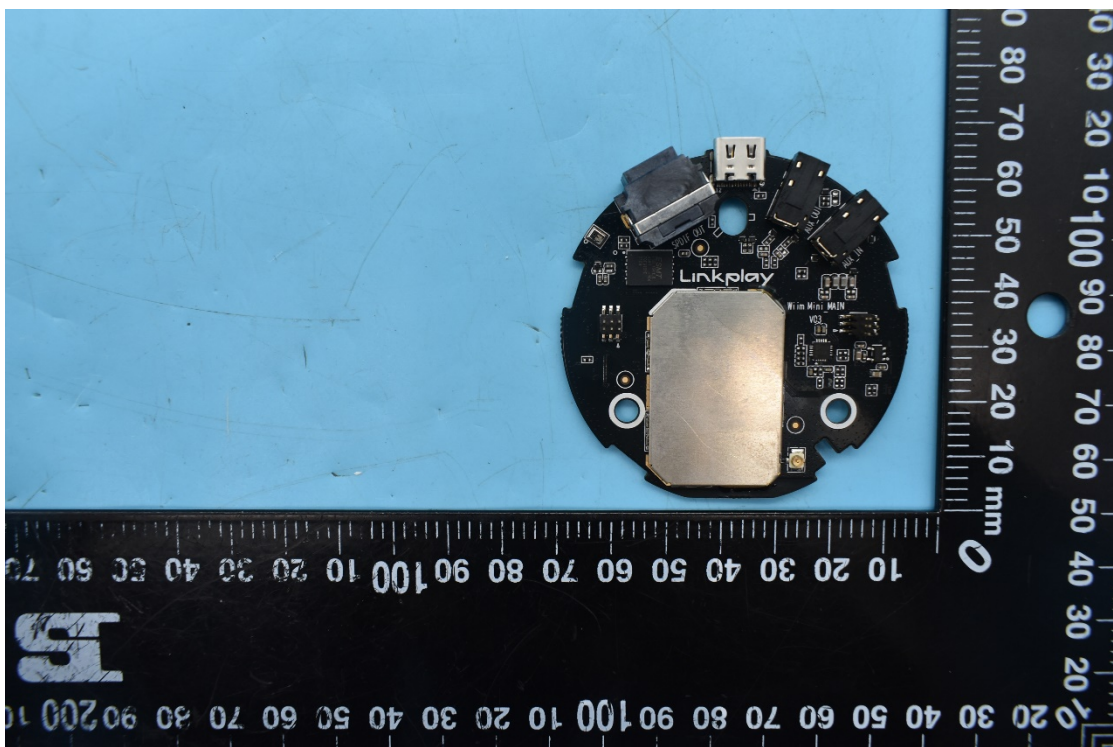

FCC ID:2ANOG-ASR001

## Internal Photos

### 1. EUT uncover view

## 2. Antenna view