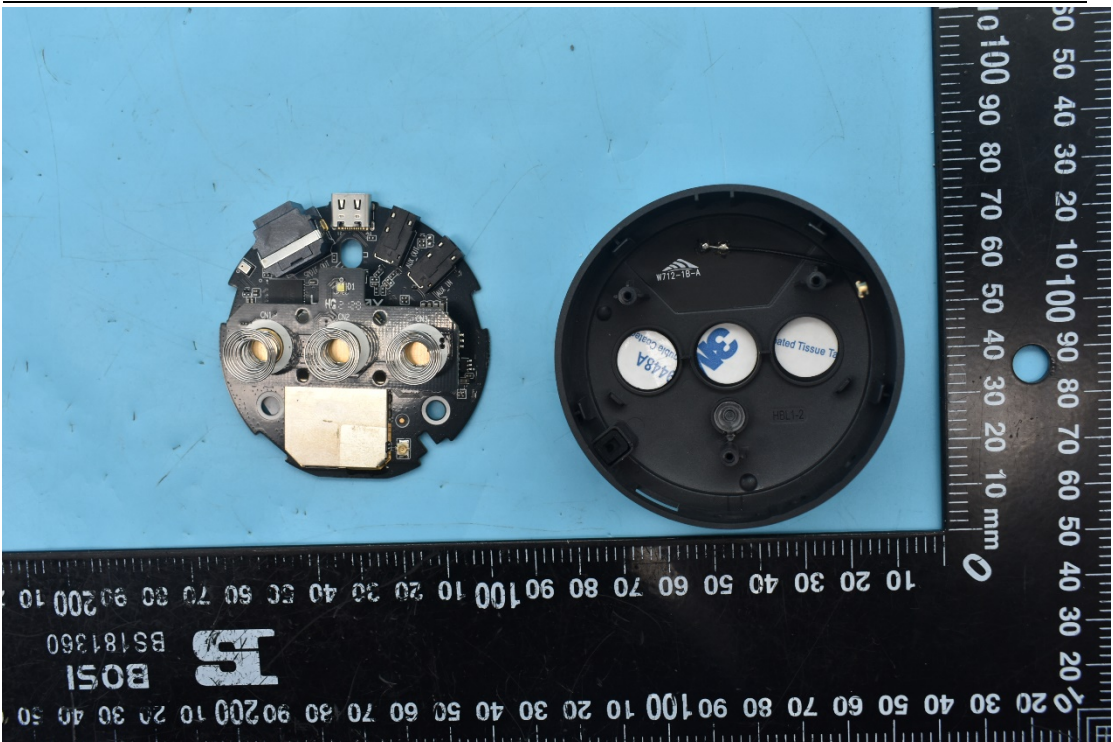

FCC ID:2ANOG-ASR001

## Internal Photos

### 1. EUT uncover view

## 2. Antenna view