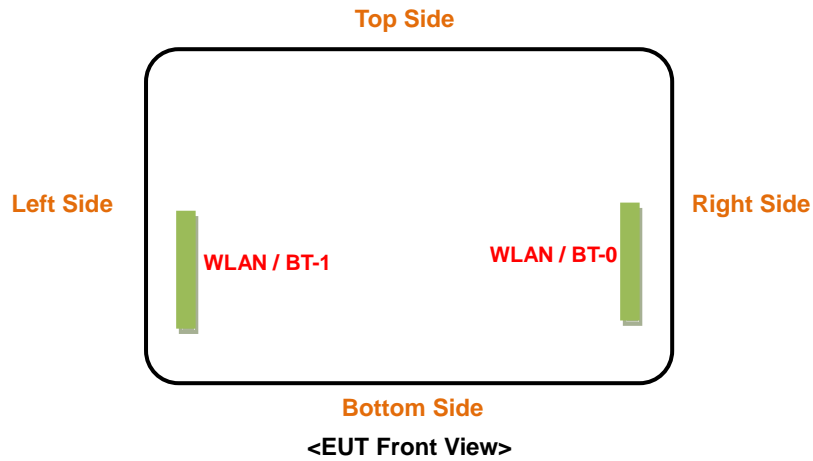

<Photographs of EUT>

<Antenna Location>

The separation distance for antenna to edge:

Antenna	To Left Side (mm)	To Right Side (mm)	To Top Side (mm)	To Bottom Side (mm)
WLAN / BT Ant-0	209	16	73	38
WLAN / BT Ant-1	16	209	73	38

Note :

1. The WLAN/BT diversity antenna can transmit through either antenna-0 or antenna-1 at a time.