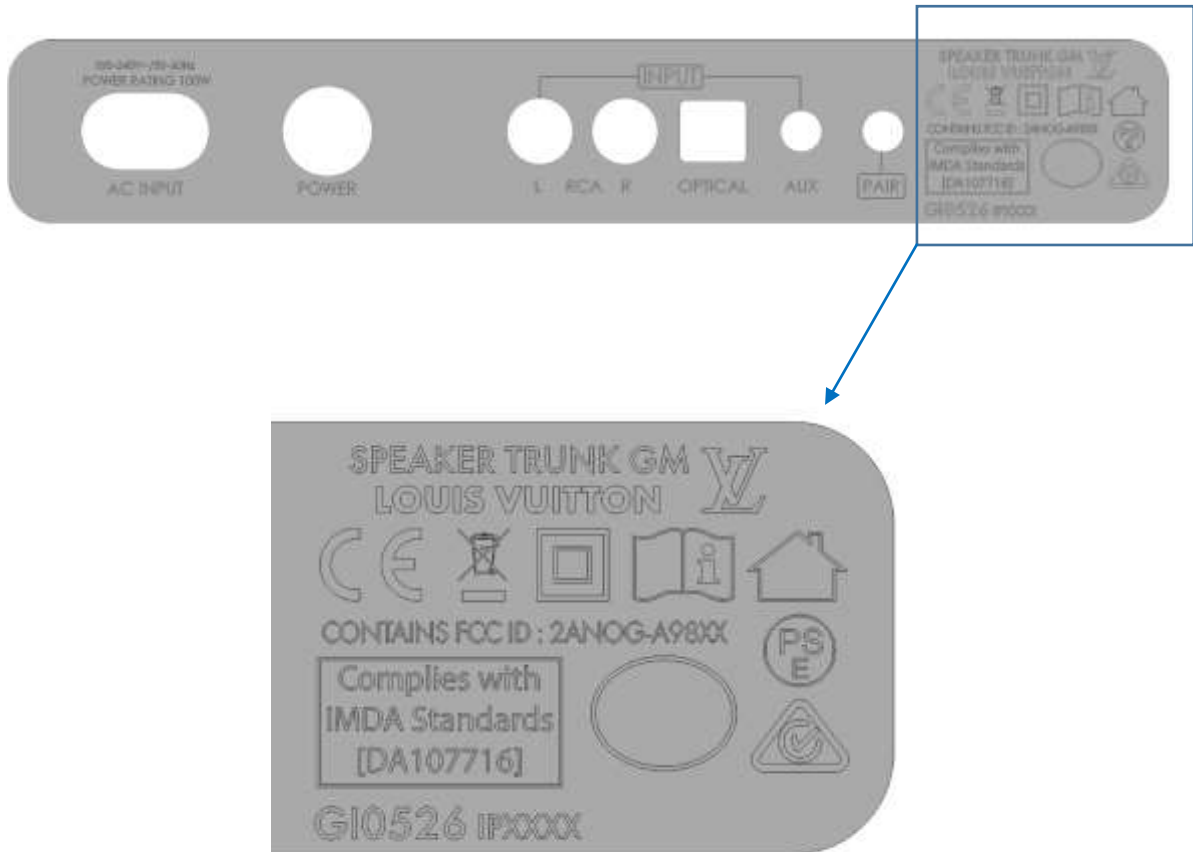

HOST LABELLING - SPEAKER TRUNK PM

Black

Monogram

Mirror

Label of the equipment

Emplacement of the label

HOST LABELLING - SPEAKER TRUNK GM

Black

Label GI0526

Monogram

Label GI0529

Mirror

Label GI0530

Emplacement of the label