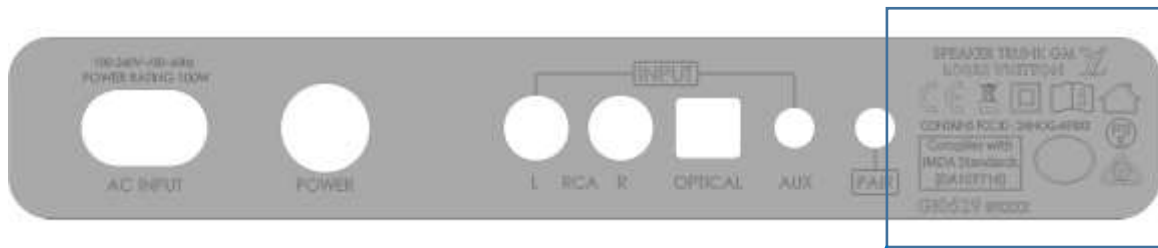

Monogram

Label GI0529

Mirror

Label GI0530