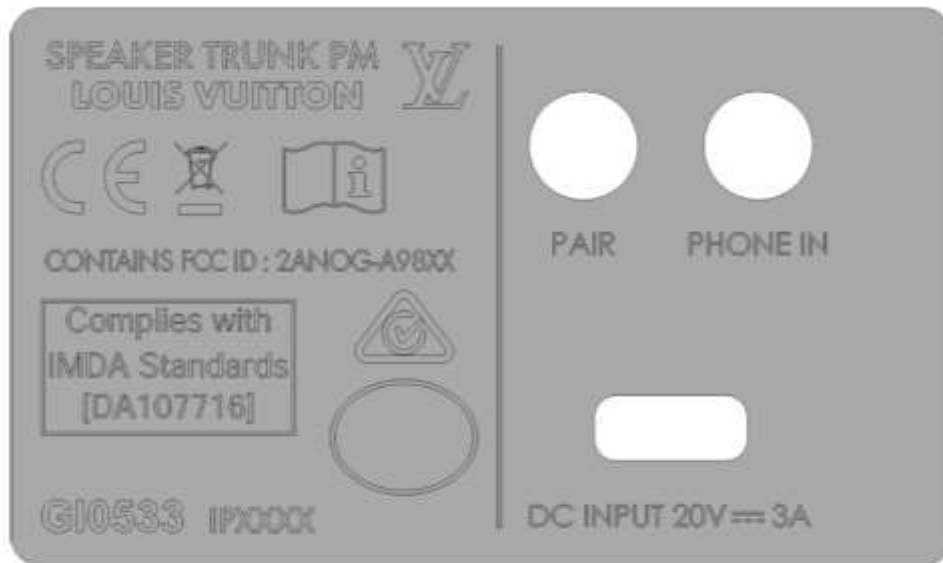

HOST LABELLING - SPEAKER TRUNK PM

Black

Monogram

Mirror

Label of the equipment

Emplacement of the label

HOST LABELLING - SPEAKER TRUNK GM

Black

Label GI0526

Monogram

Label GI0529

Mirror

Label GI0530

Emplacement of the label