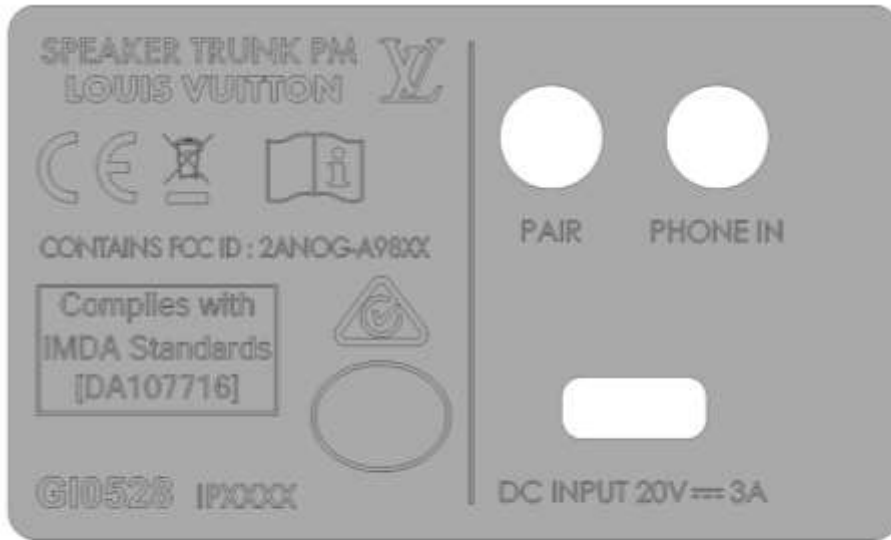

HOST LABELLING - SPEAKER TRUNK PM

Black

Monogram

Mirror

Label of the equipment

Emplacement of the label

HOST LABELLING - SPEAKER TRUNK GM

Black

Label GI0526

Monogram

Label GI0529

Mirror

Label GI0530

Emplacement of the label