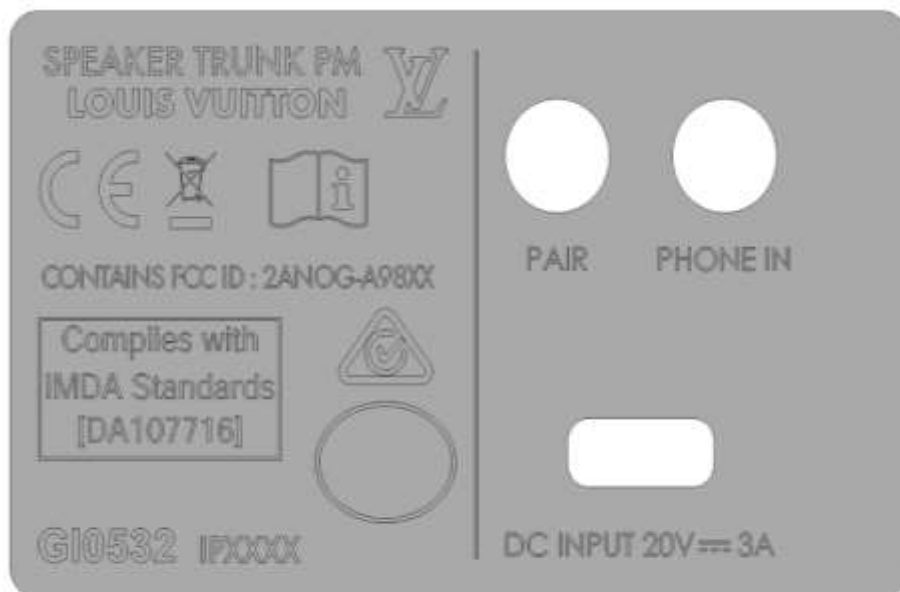

HOST LABELLING - SPEAKER TRUNK PM

Black

Monogram

Mirror

Label of the equipment

Emplacement of the label

HOST LABELLING - SPEAKER TRUNK GM

Black

Label GI0526

Monogram

Label GI0529

Mirror

Label GI0530

Emplacement of the label