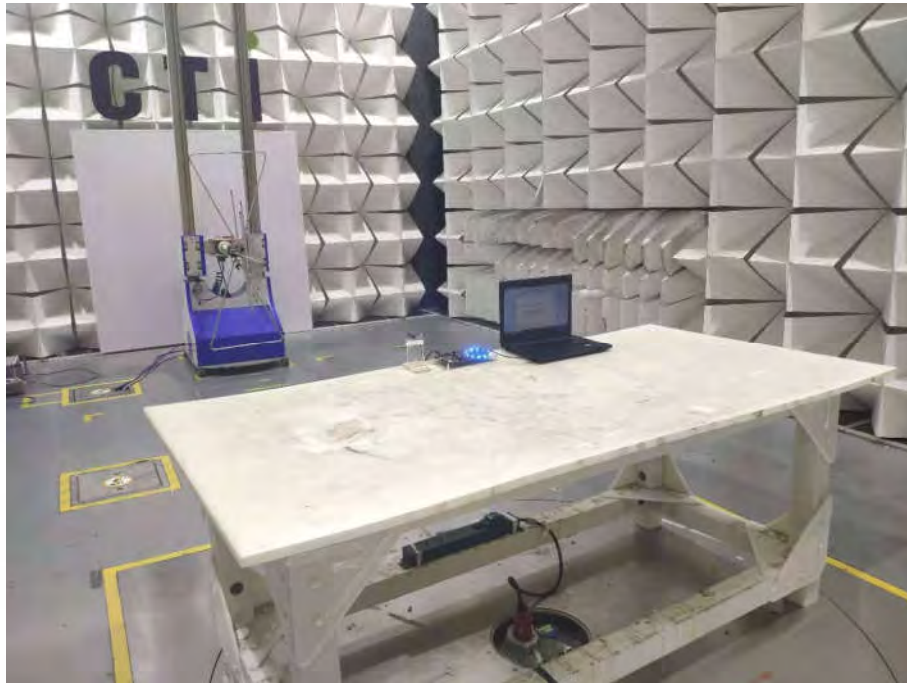

PHOTOGRAPHS OF TEST SETUP

Test Model No.: A98

Radiated spurious emission Test Setup-1(Below 1GHz)

Radiated spurious emission Test Setup-2(Above 1GHz)

Conducted Emissions Test Setup