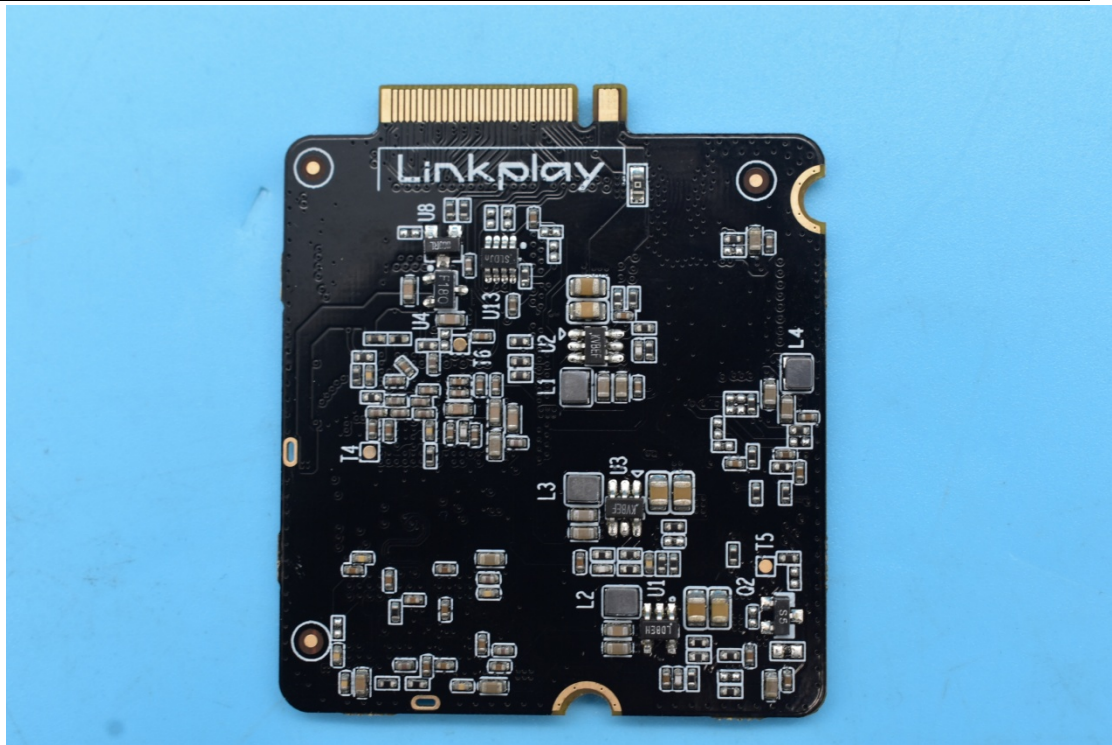

FCC ID:2ANOG-A98M, IC:23153-A98M

Internal Photos

1. EUT uncover view

2. Antenna view