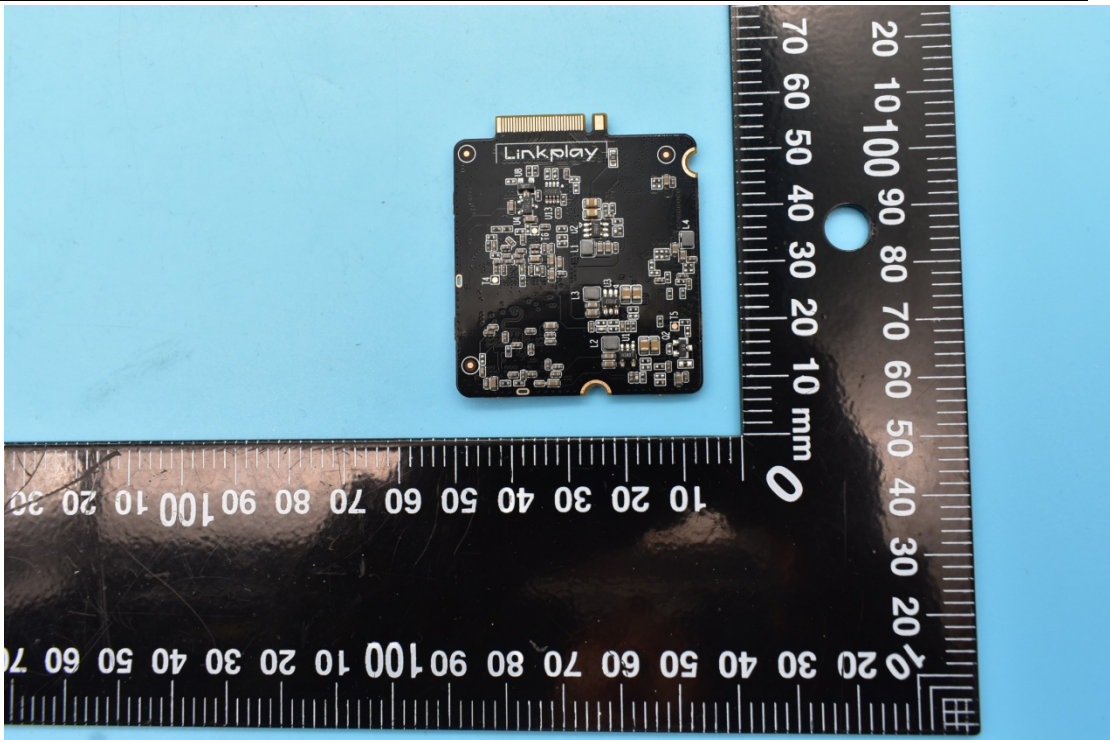

FCC ID:2ANOG-A98M, IC:23153-A98M

Internal Photos

1. EUT uncover view

2. Antenna view