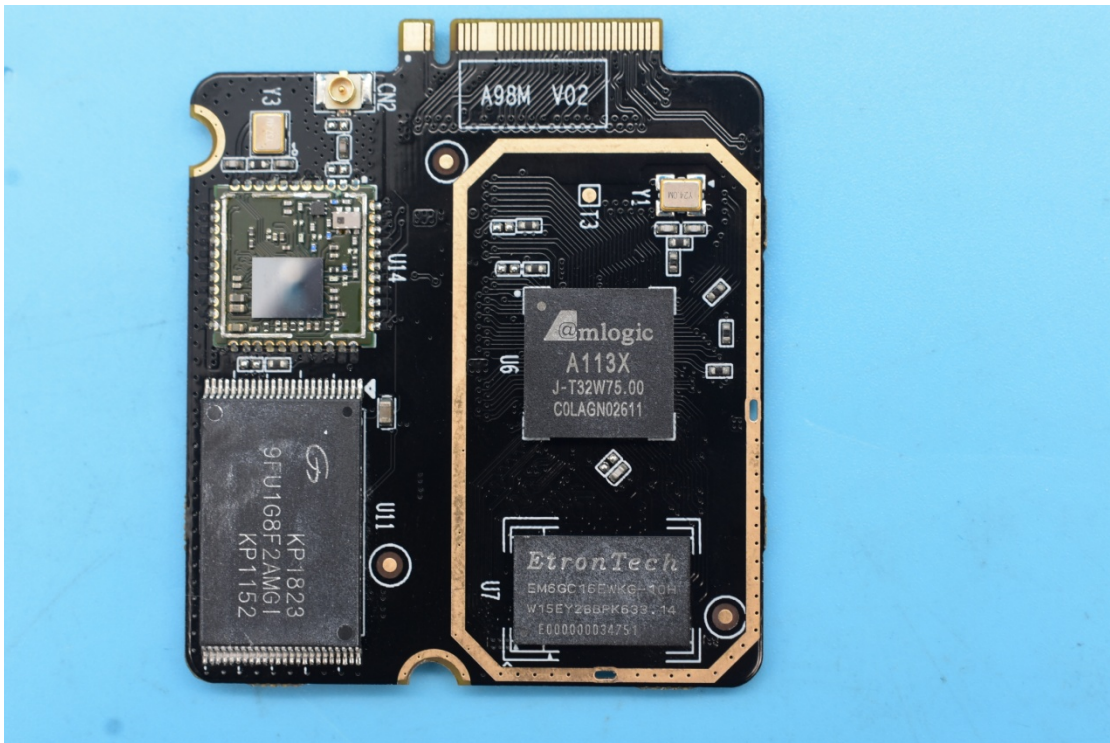

FCC ID:2ANOG-A98M, IC:23153-A98M

Internal Photos

1. EUT uncover view

2. Antenna view