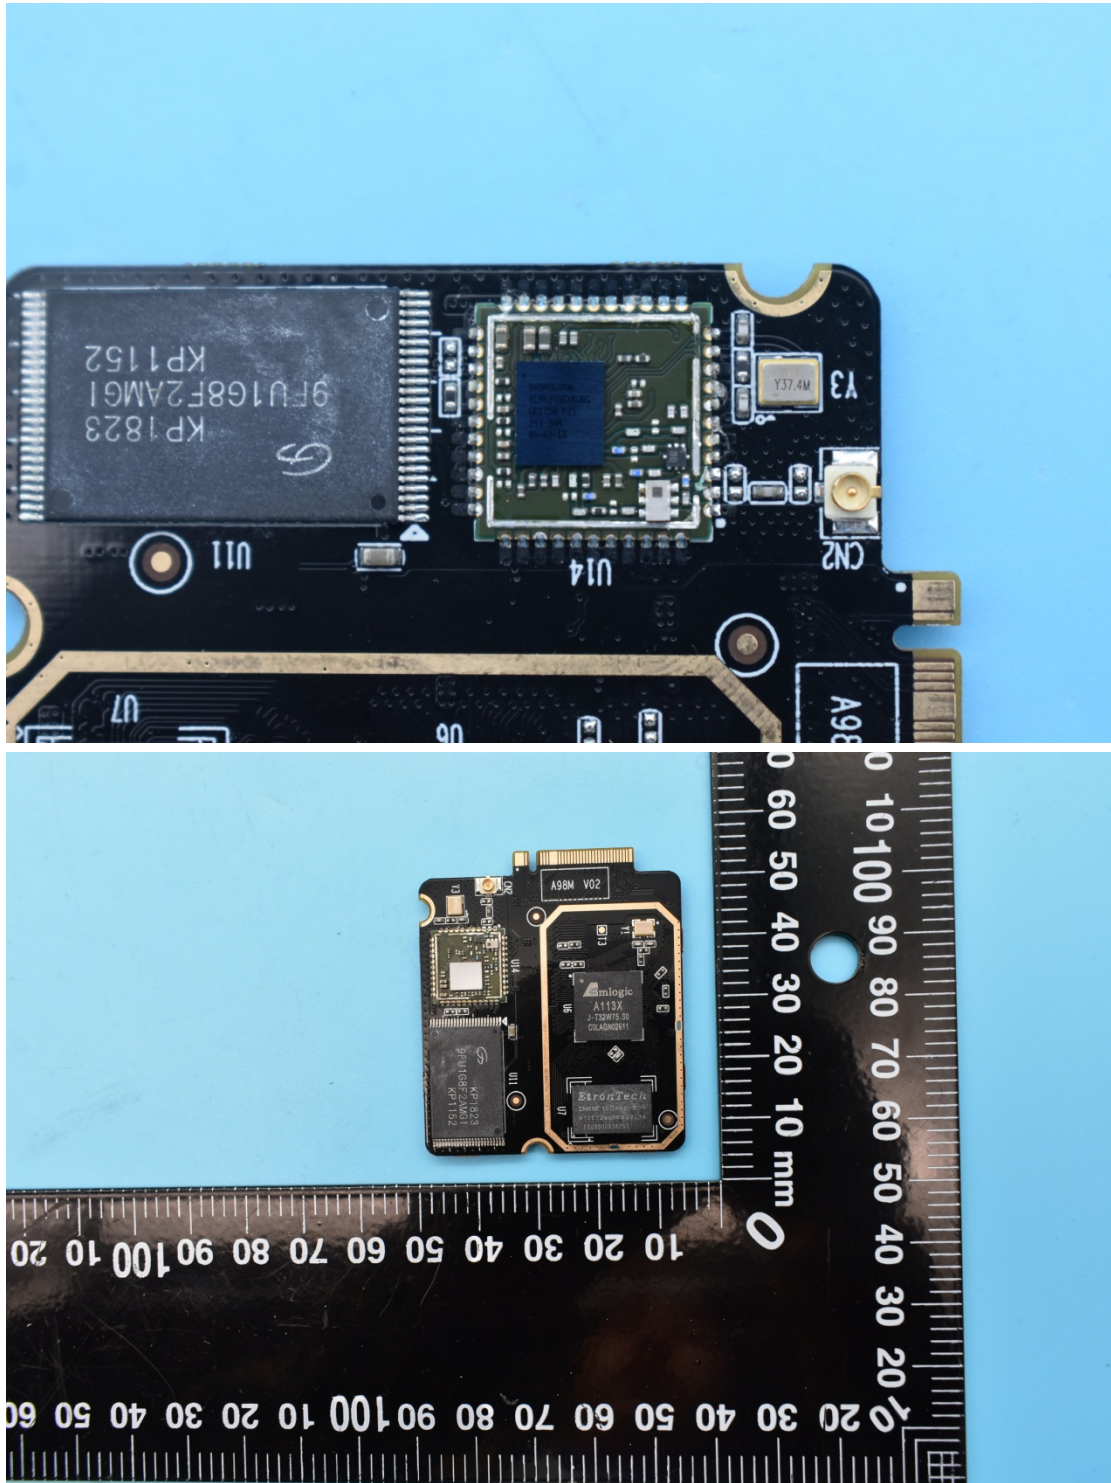

FCC ID:2ANOG-A98M, IC:23153-A98M

Internal Photos

1. EUT uncover view

2. Antenna view