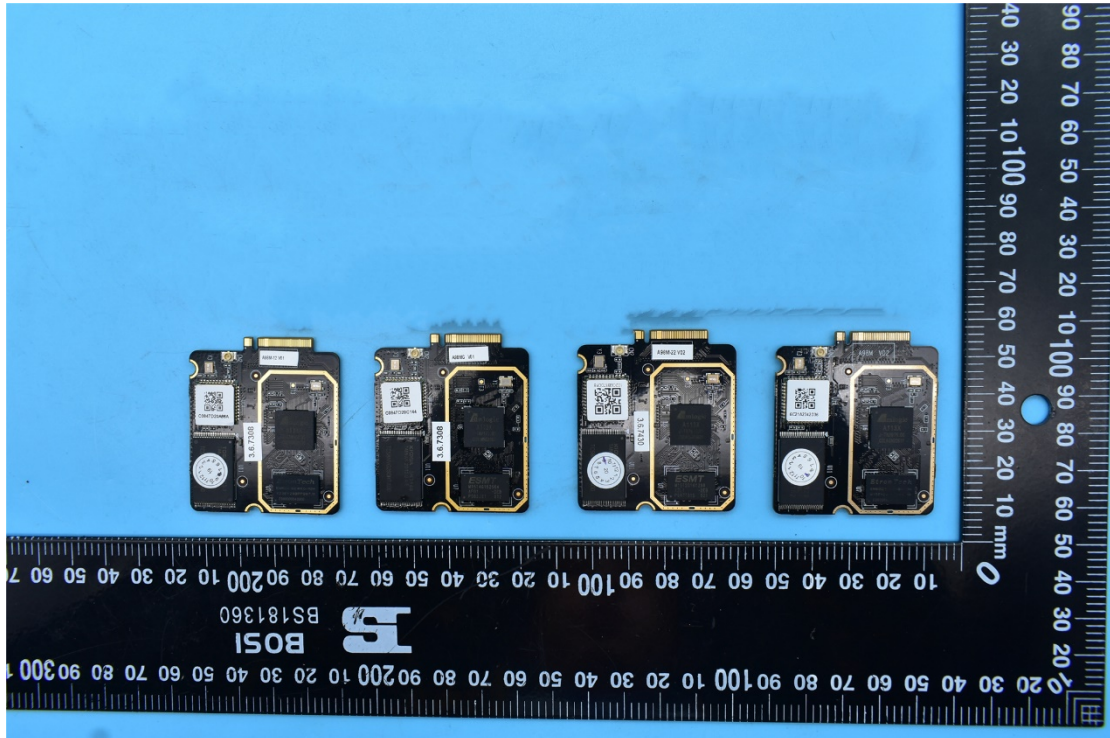

FCC ID:2ANOG-A98M, IC:23153-A98M

External Photos

1. EUT top view

2. EUT bottom view