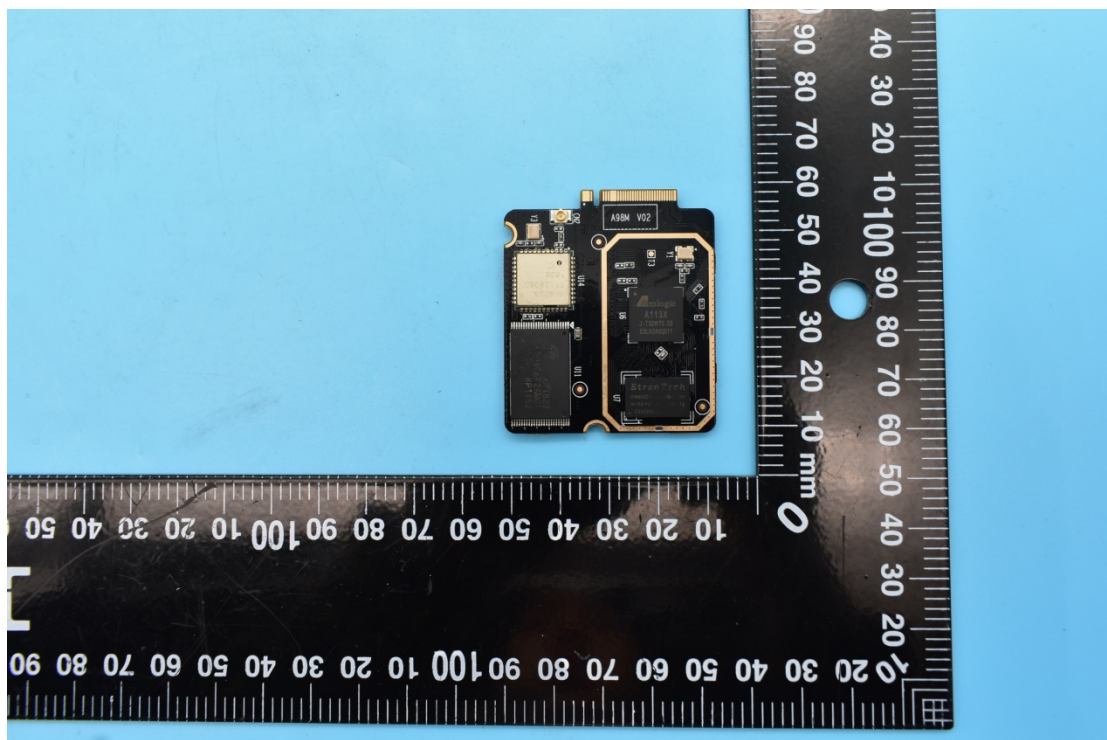

FCC ID:2ANOG-A98M, IC:23153-A98M

External Photos

1. EUT top view

2. EUT bottom view