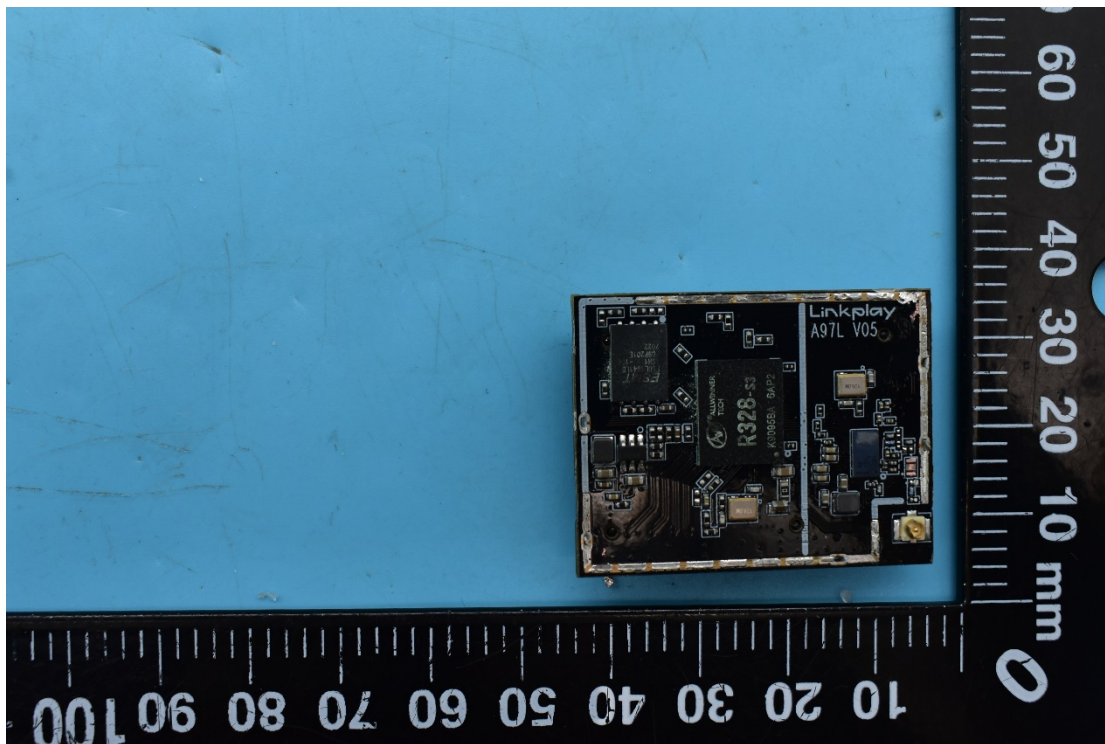

FCC ID:2ANOG-A97L

Internal Photos

1. EUT uncover view

2. Antenna view