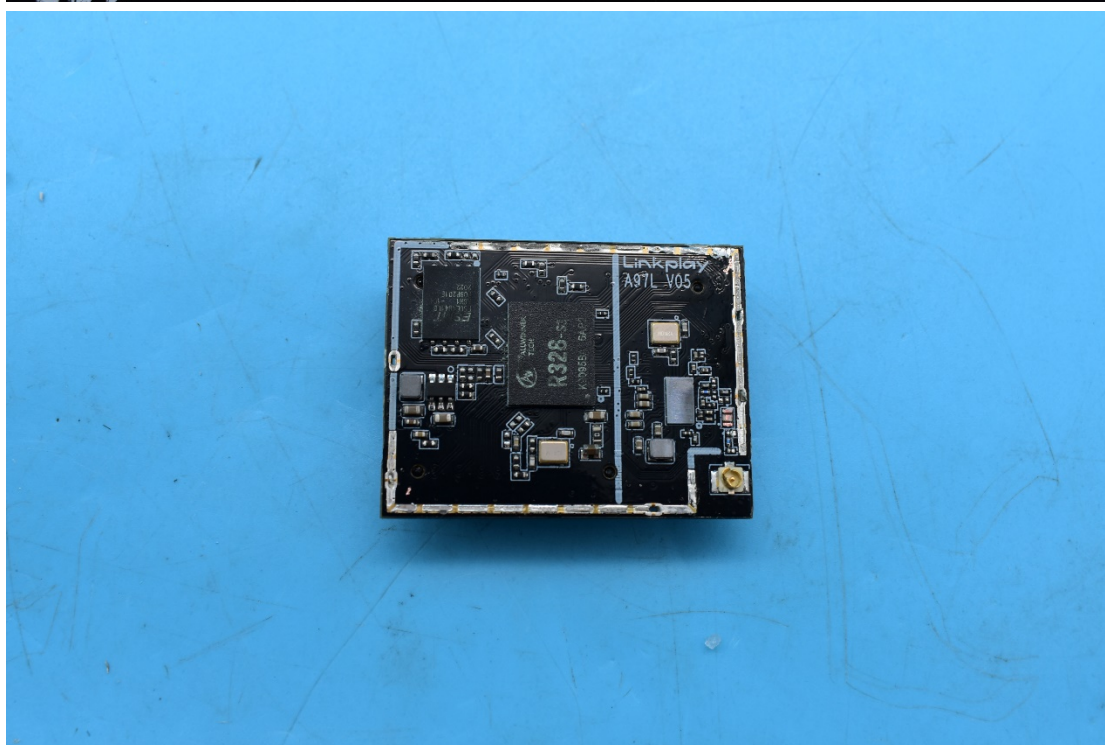

FCC ID:2ANOG-A97L

Internal Photos

1. EUT uncover view

2. Antenna view