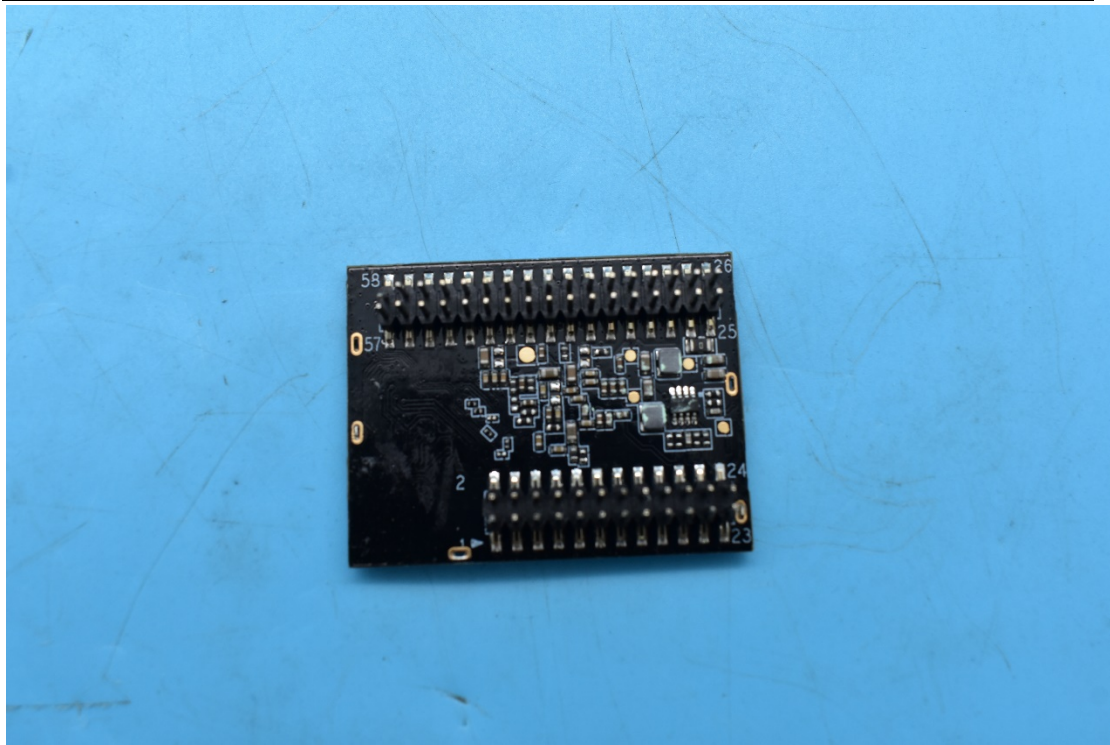

FCC ID:2ANOG-A97L

Internal Photos

1. EUT uncover view

2. Antenna view