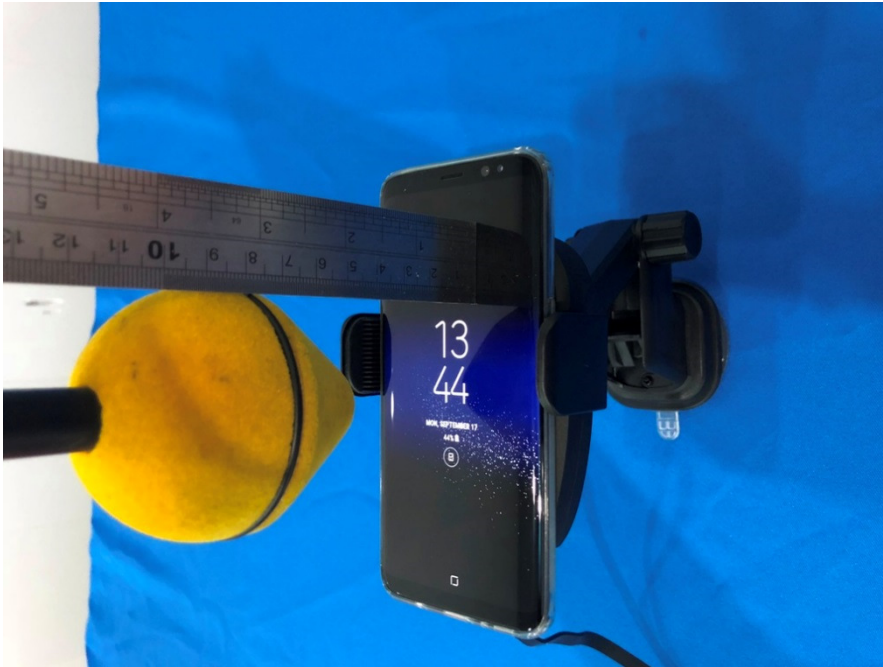

1.1 Test photos

Test with mobile phone with 4, 6.5, 8, 10, 15cm measurement distance

Test Block (6 sides)

Test distance at 4cm

Five sides and top

Side Top test distance at 6.5cm

Side Top test distance at 8cm

Side Top test distance at 10cm

Side Top test distance at 15cm