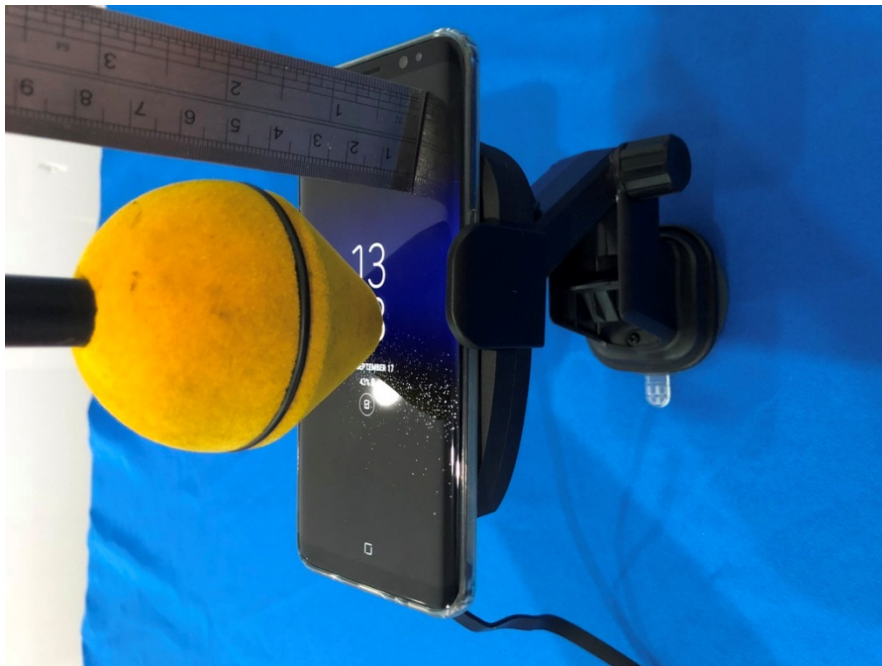

1.1 Test photos

Test with mobile phone with 4, 6.5, 8, 10, 15cm measurement distance

Test Block (6 sides)

Test distance at 4cm

Five sides and top

Side Top test distance at 6.5cm

Side Top test distance at 8cm

Side Top test distance at 10cm

Side Top test distance at 15cm