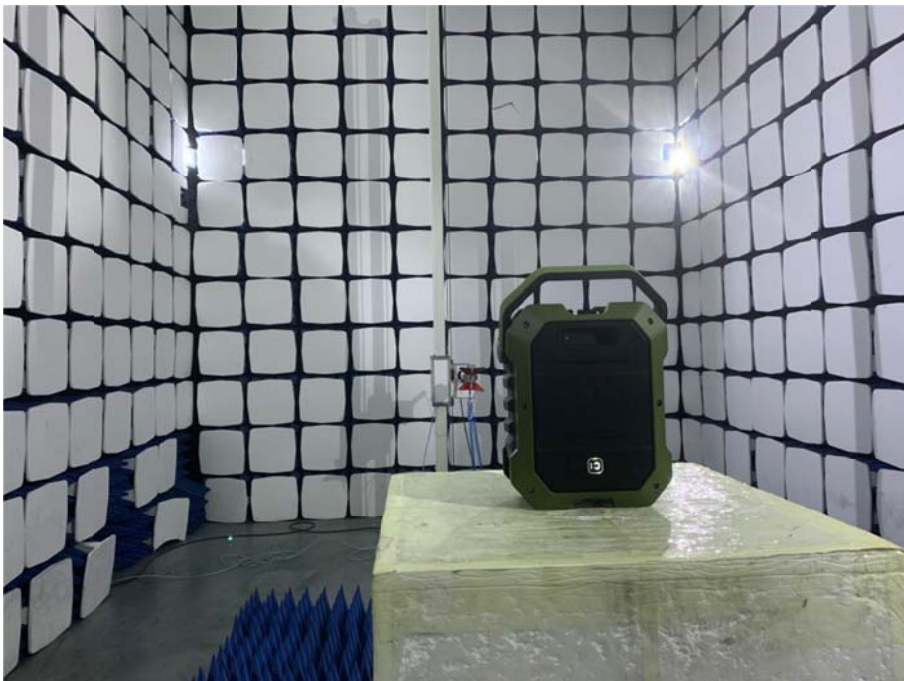


EXHIBIT 4 - TEST SETUP PHOTOGRAPHS

Conducted Emission Test Setup

Radiation Emission Test Setup (Below 30MHz)

Radiation Emission Test Setup (30MHz to 1GHz)

Radiation Emission Test Setup (1GHz to 18Ghz)

Radiation Emission Test Setup (Above 18GHz)