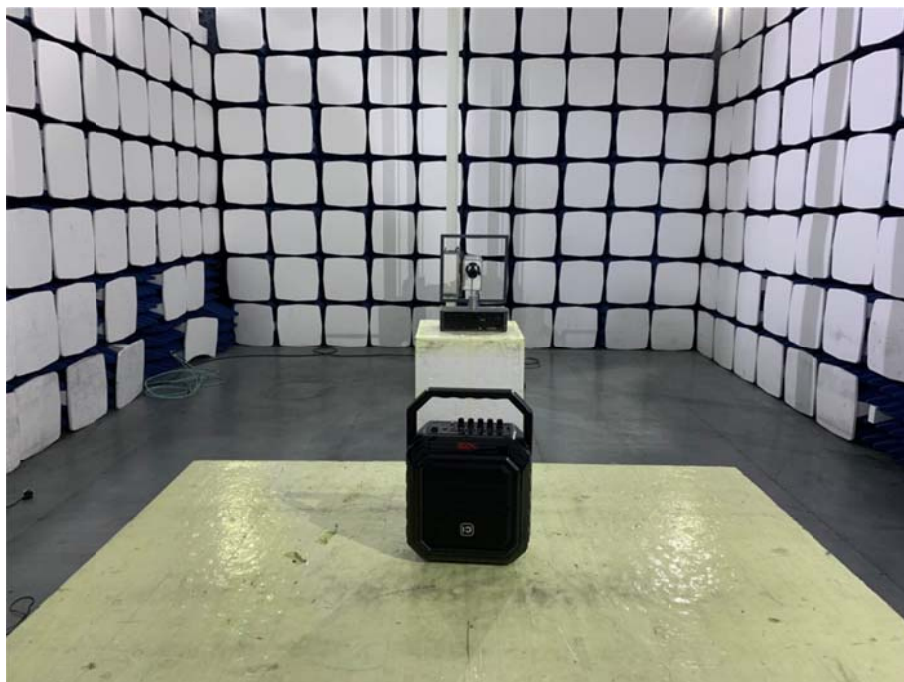

EXHIBIT 4 - TEST SETUP PHOTOGRAPHS

Conducted Emission Test Setup

Radiation Emission Test Setup (Below 30MHz)

Radiation Emission Test Setup (30MHz to 1GHz)

Radiation Emission Test Setup (1GHz to 18Ghz)

Radiation Emission Test Setup (Above 18GHz)